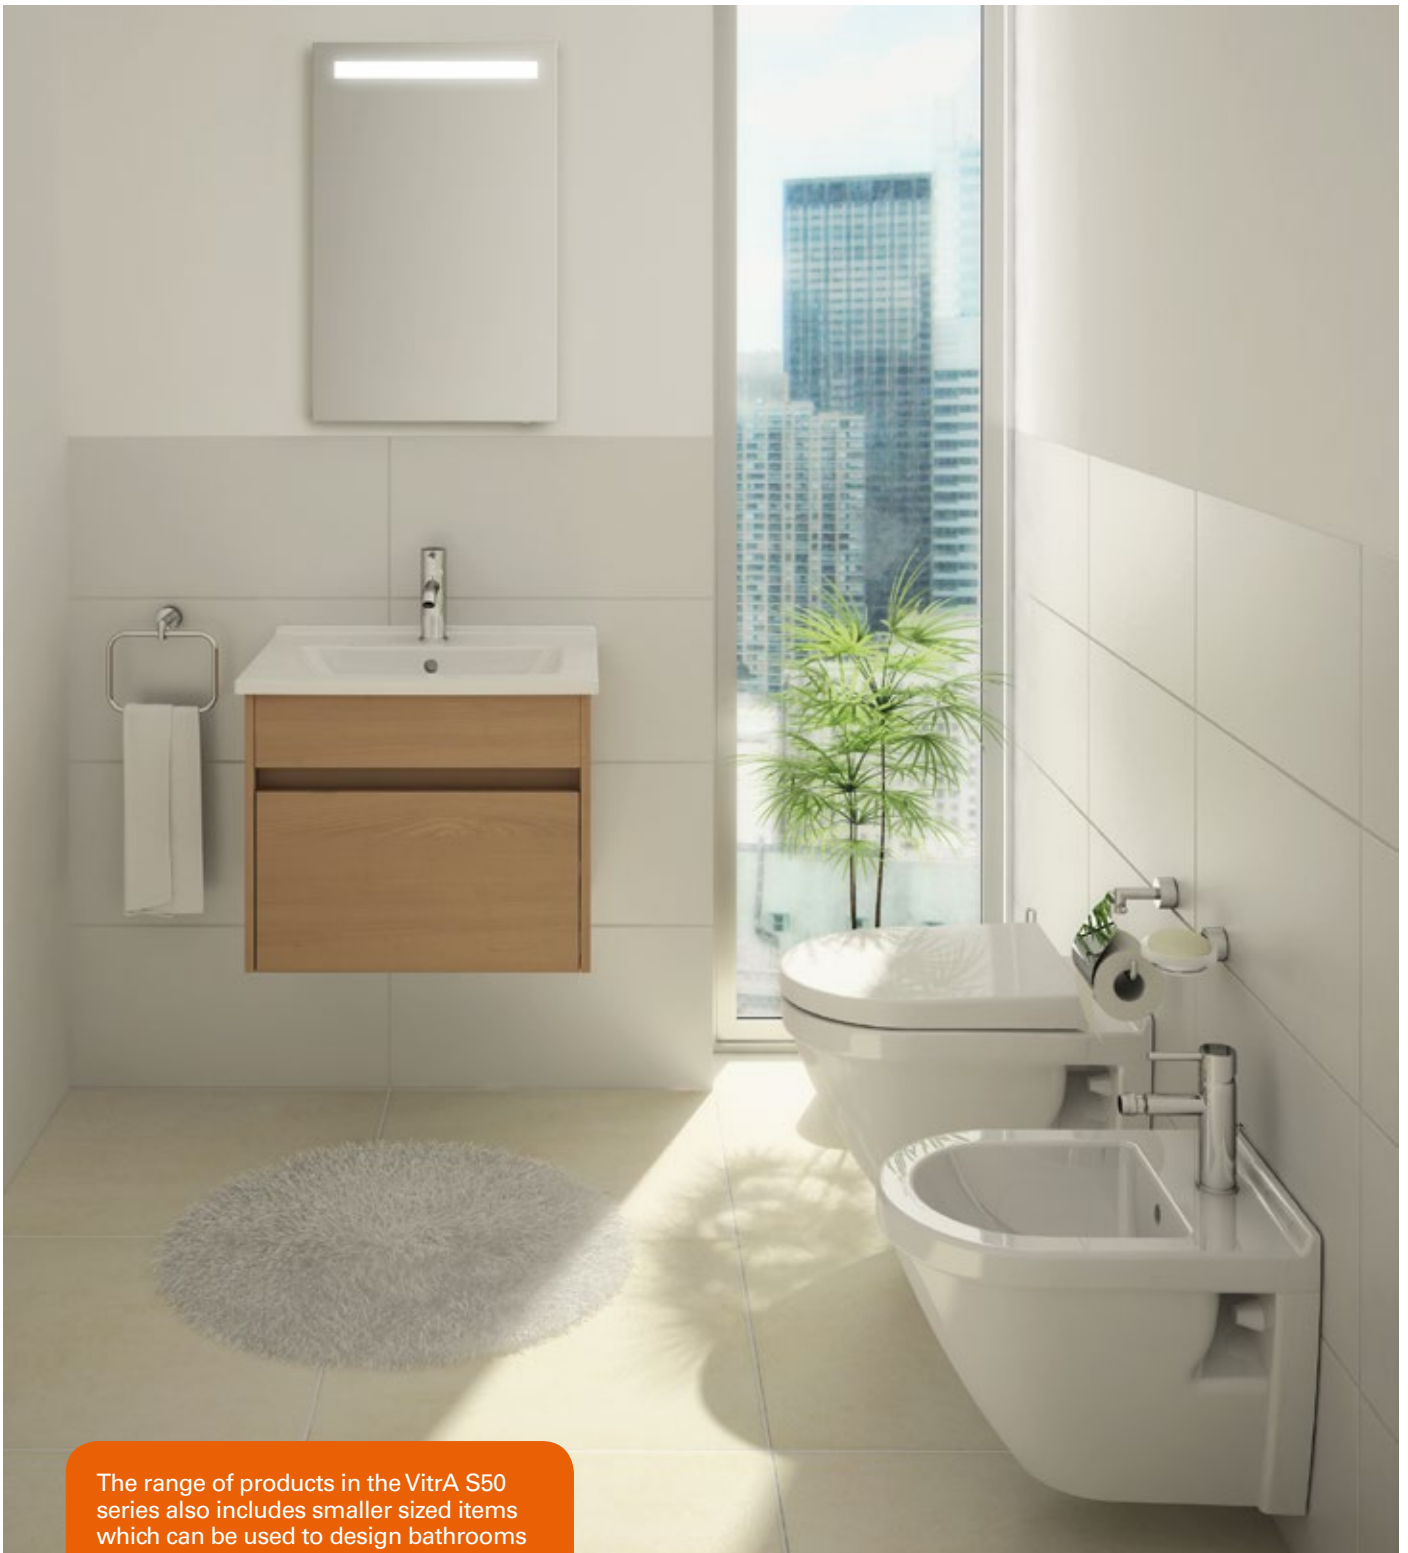

The VitrA S50 series offers flexible and practical solutions when designing bathrooms for personal use. The series includes a wide variety of hygienic, top quality and durable sanitaryware products.

The range of products in the Vitra S50 series also includes smaller sized items which can be used to design bathrooms with space limitations. Also, bathroom furniture immensely complements the overall scheme of the space.