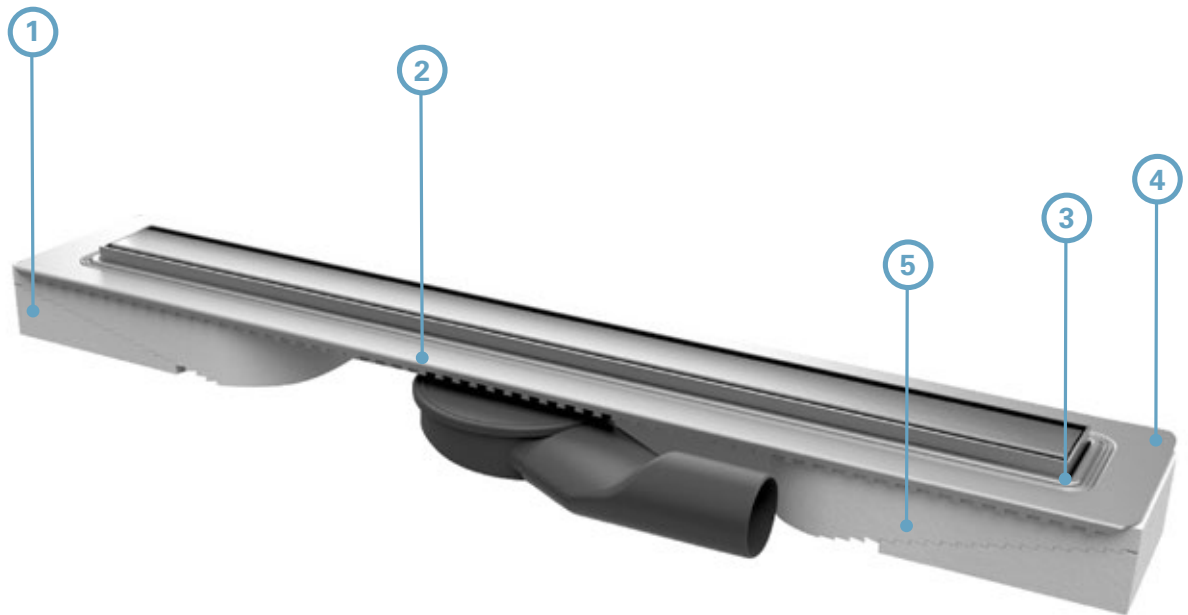

Outline

1) Seamless whole piece body
2) Patented reverse angle ducts enabling locking on the levelling application
3) 3D designed piece body for great finishing
4) Levelling adjustment set enabling insulation
5) Height adjustment set for insulation

Syphon options

V-Flow shower drainage is easy to install into the plumbing system thanks to its syphon options with side, bottom and 360° lateral revolving outlets.