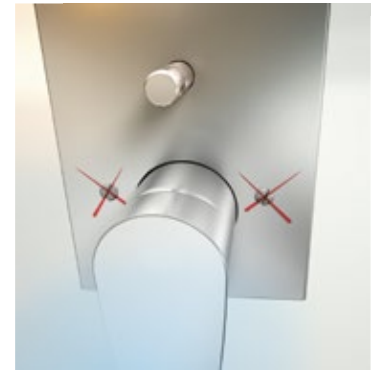

Smooth and sleek surfaces without visible screws