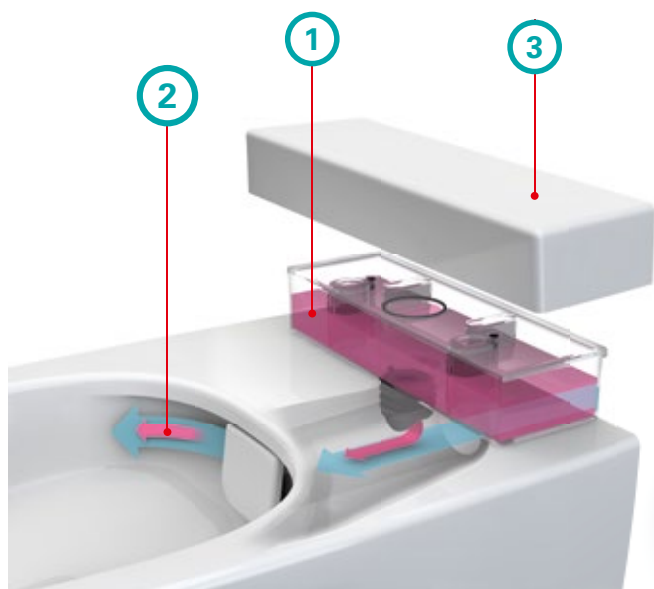

### 1. Rimless bowl

- Easy to clean surface without channel.
- No rim or hole where dirt or harmful organisms could collect.
- Bowl shape designed for efficient flushing.

### 2. Water outlet

- Optimal water distribution for efficient flush.
- No rim where harmful organisms could proliferate.

### 3. Ceramic water diverter

- Removable ceramic part for easy cleaning.

## Maximum hygiene and fresh odor WC pan with liquid cleaner tank.

**NEW**

VitrAfresh and integrated stop valf introduced with Metropole is now available in Nest series as well. The liquid cleaner tank on top of the Nest WC pan adds detergent to the flushing water, maximizing hygiene and freshening the air with every flush. The stop valf integrated to the WC pan mixes hot and cold water and provides added comfort.