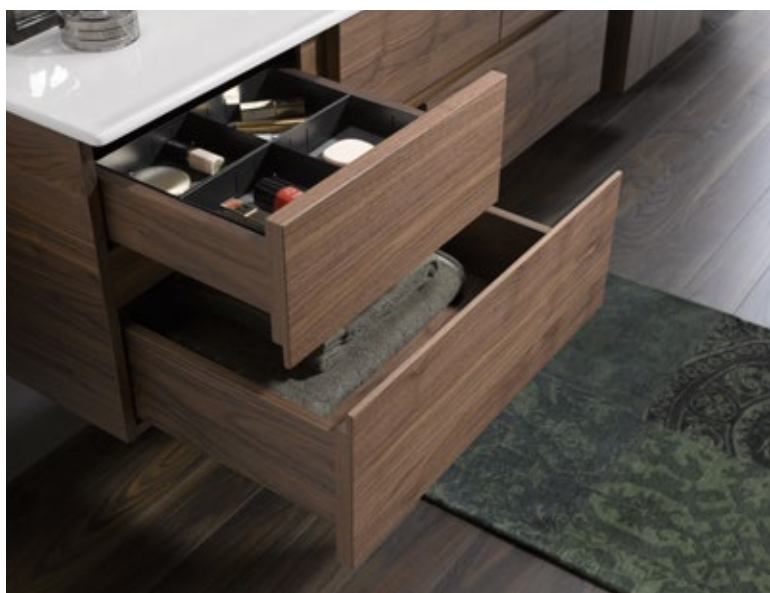

Tall unit with special mechanism neatly stores away small items to expand the living space.

Washbasin cabinets with drawers are roomy enough to accommodate all personal bathroom items.

Energy Efficiency Classification for Memoria

VitrA

This luminaire contains built-in LED lamps.

A++ LED

A+

A

C

D

E

The lamps in this luminaire cannot be changed.

874/2012

Natural veneered	Lacquered	
Walnut	Metallic grey	Metallic mocha

- VitrA antislip
- No calc
- Full extension
- Natural veneer
- Soft closing
- Integral lighting
- Energy saving
- Water saving