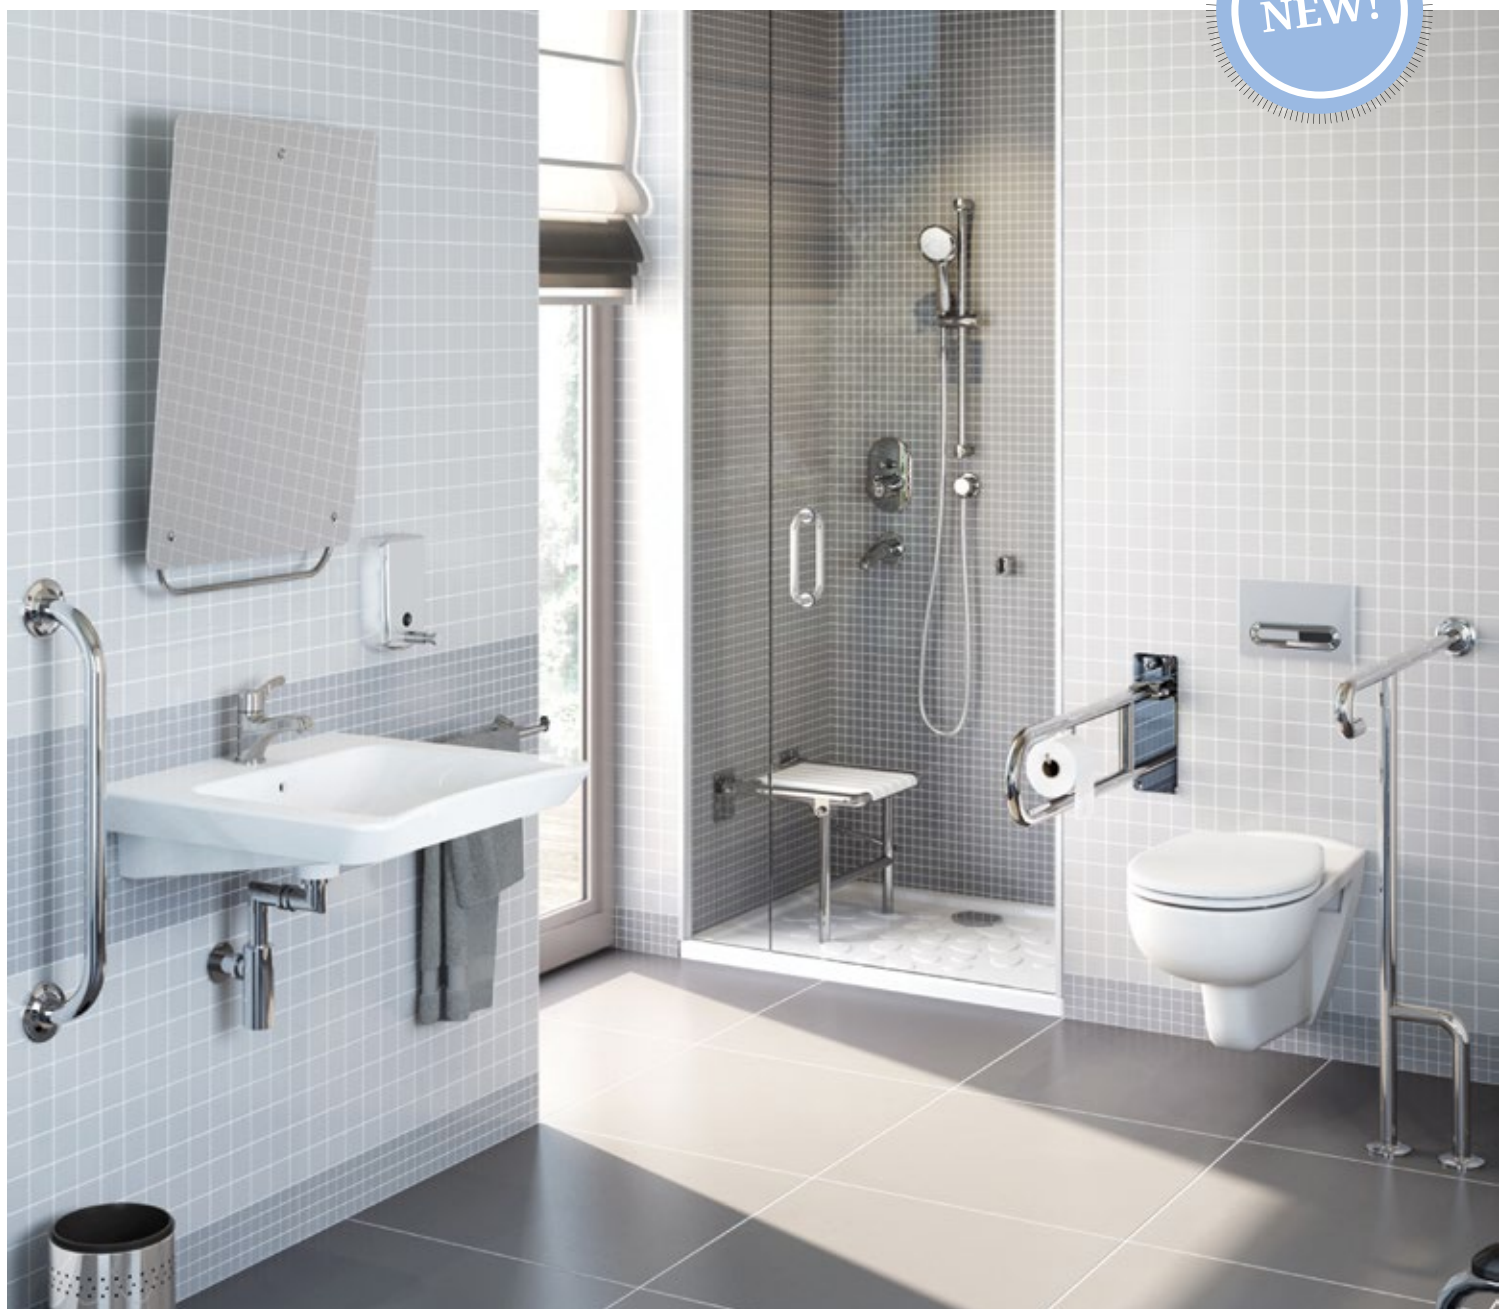

# Conforma

VitrA eliminates accessibility problems in the bathroom. Designed to accommodate seniors and people with special needs, Conforma series offers a wide product range that will ensure accessible comfort in any bathroom from private residences to public buildings such as hospitals or hotels. WC pans of the series meet international standards and will easily fit in any bathroom with their universal design. Used together with S20 special needs washbasins, Conforma standard or Rim-ex wall-hung WC pan safely and comfortably cater to every need.