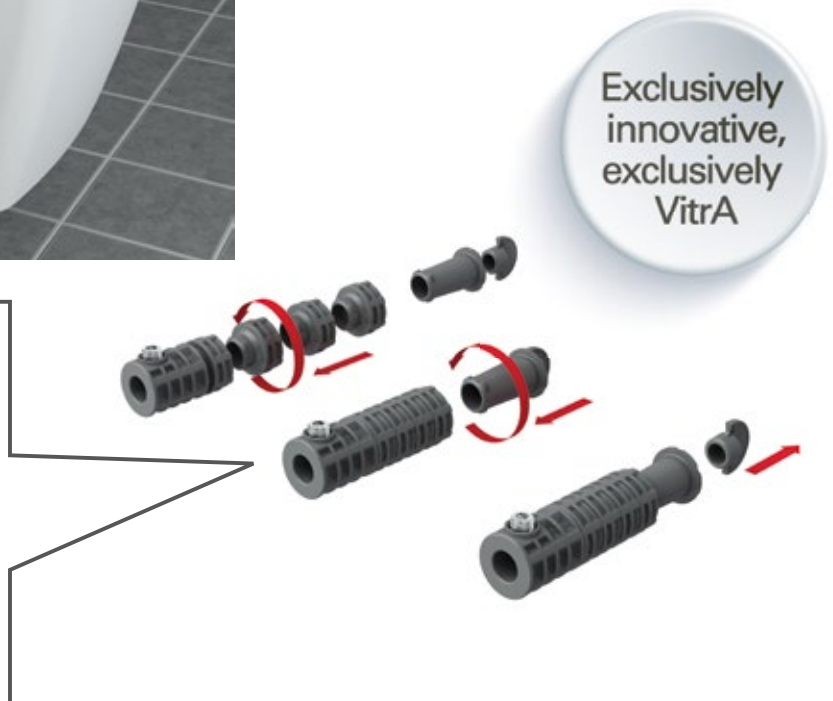

## High quality and reliable compatibility.

The newly standardized 8 cm and 12 cm concealed cisterns can now be fitted with a range of control panels suitable for all Vitra bathroom series. Renewed product range complements bathrooms at Vitra's customary high quality.

**NEW**

Select

Sirius

Loop O

Loop R

Loop T

The mechanical panels are available in a wealth of models, colors and materials offering greater choice to go with every concealed cistern model. The Vitra concealed cistern panels are designed to ensure noiseless operation.

**NEW**

Installing a wall-hung WC pan is now easier, quicker and less costly thanks to the innovative V-Fit. Compatible with both short projection and long projection WC pan, V-Fit system is a practical solution that also provides better looking results.

## Wall mounting made easy, exclusive to Vitra.

One of Vitra's most innovative technical achievements recently is the built-in mixer concealed part standardization which eliminates the urgency to choose mixers during construction. Faucets can be easily installed or changed whenever desired, without having to drill the wall. The system is noise-free, and visually superior due to the absence of visible screws. Minibox built-in bath/shower and shower mixer is the most compact model anywhere, now including thermostatic options as well.