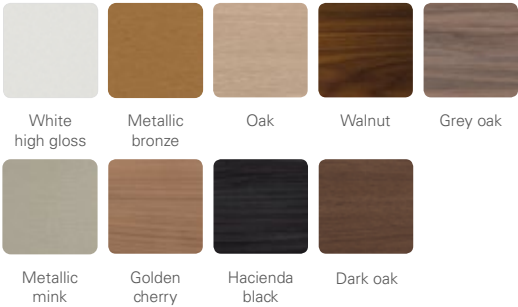

Thermoform