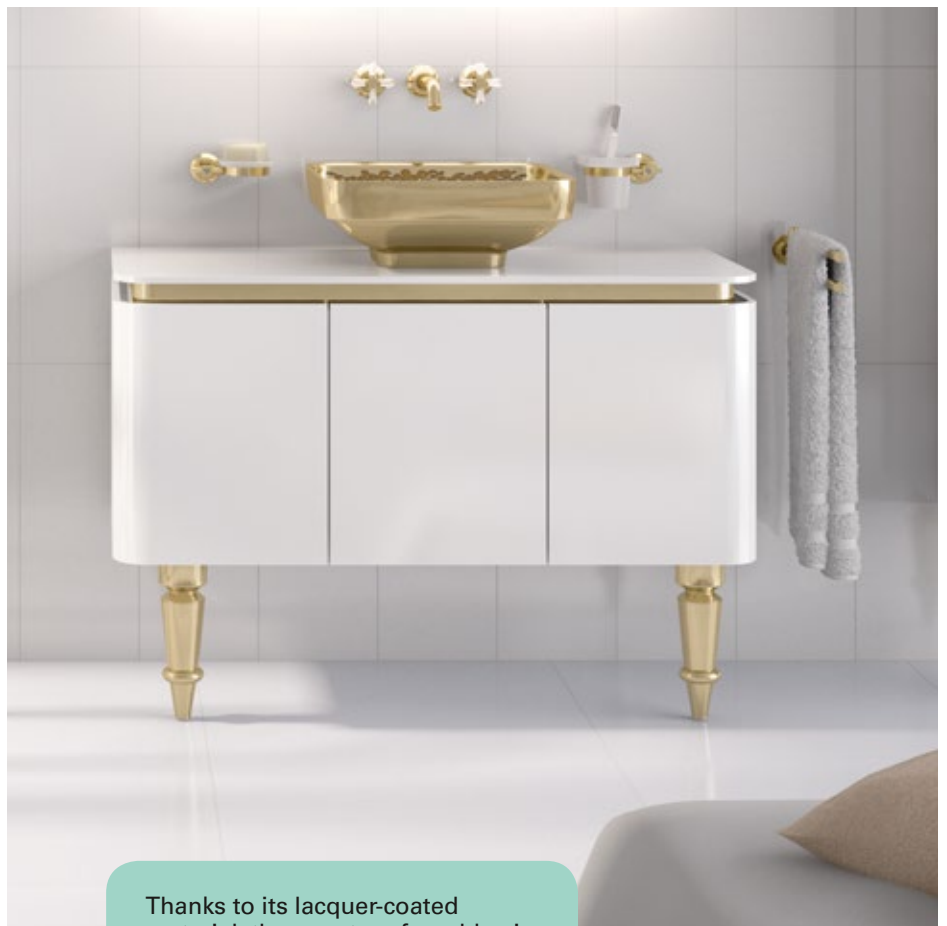

Self-patterned mirrors, LED lighting and spacious storage areas provide a sparkling and practical bathroom experience.

Thanks to its lacquer-coated material, the counter of washbasin unit is water resistant.