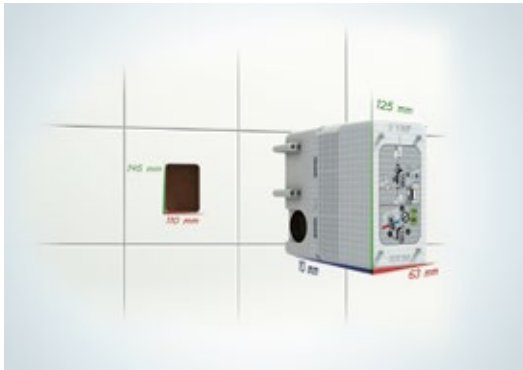

**NEW**

Installing a wall-hung WC pan is now easier, quicker and less costly thanks to the innovative V-Fit. Compatible with both short projection and long projection WC pan, V-Fit system is a practical solution that also provides better looking results.

## Wall mounting made easy, exclusive to Vitra.

One of Vitra's most innovative technical achievements recently is the built-in mixer concealed part standardization which eliminates the urgency to choose mixers during construction. Faucets can be easily installed or changed whenever desired, without having to drill the wall. The system is noise-free, and visually superior due to the absence of visible screws. Minibox built-in bath/shower and shower mixer is the most compact model anywhere, now including thermostatic options as well.