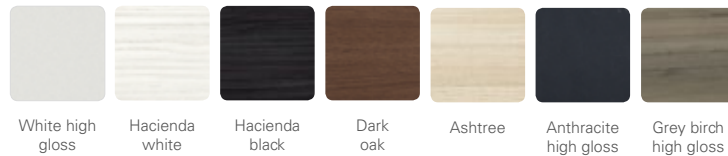

Thermoform

Acrylic

Soft close

Internal lighting