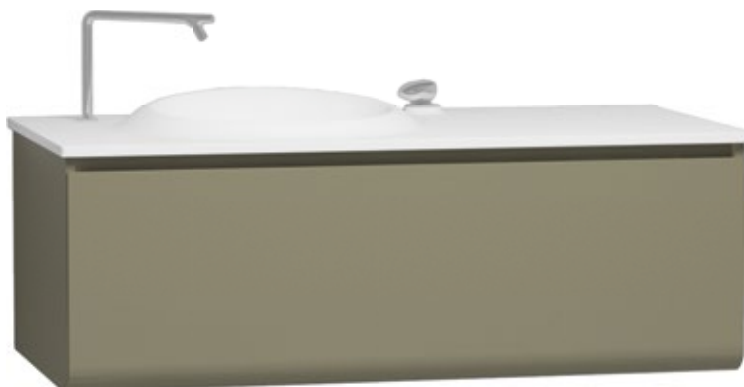

Washbasin unit, 120 cm

Code: 56098
Including M58000007000 mineralcast washbasin
Dimensions WxDxH (cm): 120x60x41.5
Material: Lacquered
Color: Olive green high gloss
Color options: