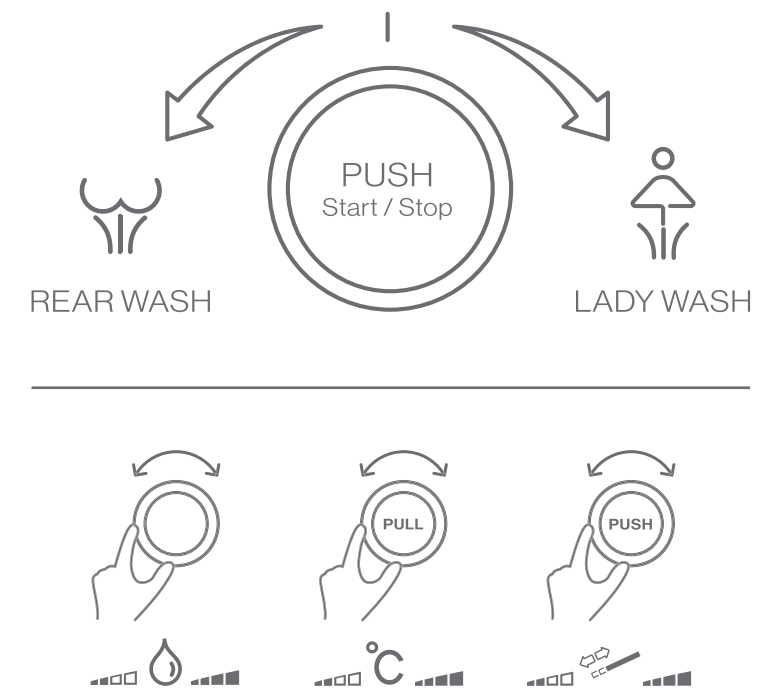

AXENT.ONE – ONE.DIAL

ROTATE – PRESS – PULL OUT

ONE.DIAL is the embodiment of our design ethos: it compresses smart technology into a simple, minimalist gesture. All bidet functions are controlled through a simple twist of ONE beautifully conceived button, which turns, depresses, and lifts like the crown of a luxury watch. The AXENT.ONE – ONE.DIAL has been developed using cognition technology found in the controls of luxury performance cars. We've made it feel great too, with a smooth, white marble haptic finish."