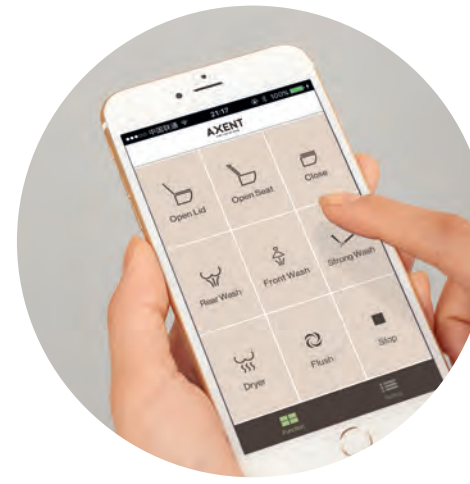

HAPPY HYGIENE HAPTICS

The AXENT.ONE C Intelligent Toilet provides three ways with which to control its many features: the ONE.DIAL, the Remote Control, and via an iOS & Android-compatible mobile app.

AXENT.ONE – ONE.DIAL

Control your experience with a sensitive button-dial on the toilet body.

AXENT.ONE C REMOTE CONTROL

The wireless remote for the AXENT.ONE C toilet provides control of all of the washing features of the device on a mobile circular panel. The Remote Control panel can be placed anywhere convenient. Its interface allows control over all the toilet's washing functions. You can save your own personal settings and rely on the system to provide you with a comfortable experience every time.

AXENT SMART CONTROL APP

Any Bluetooth-compatible device utilizing Android or Apple iOS can install and use the AXENT SMART CONTROL APP. You can prepare and save your settings, control your toilet remotely.