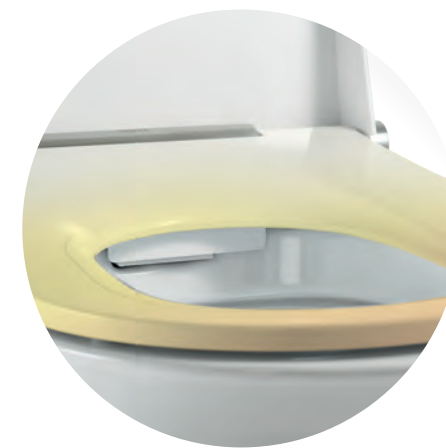

FEATURES FOR ADDED EASE

SYMPATHY FOR THE SENSES

NIGHT LIGHT

Warm Air Dryer

Odor Absorption

Slow Closing Seat & Lid

Seat Heating

SMALL HIGHLIGHTS BIG DIFFERENCE