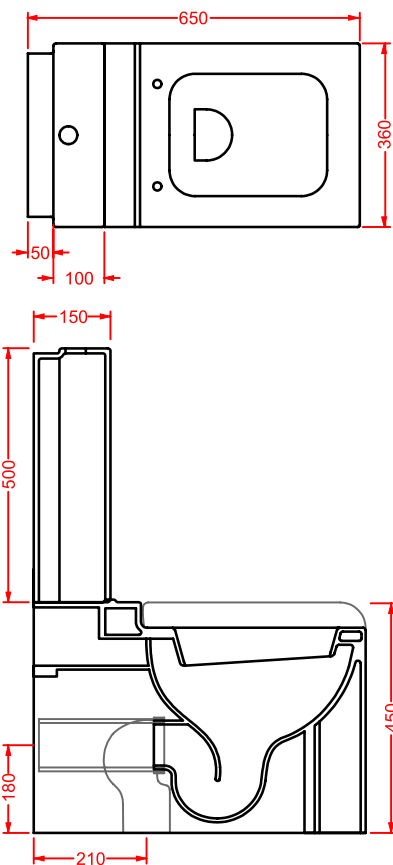

LFV003 + LFC001 LA FONTANA

vaso monoblocco + cassetta monoblocco
close-coupled WC + ceramic cistern