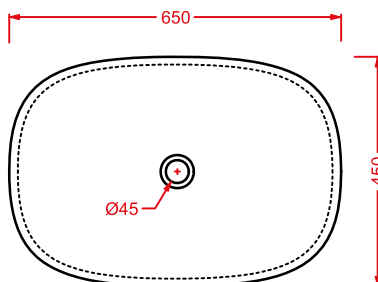

AZL002 AZULEY

lavabo appoggio 65
countertop washbasin 65