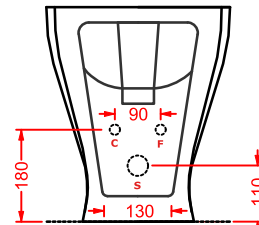

JZB002 JAZZ
bidet terra filomuro
back to wall bidet