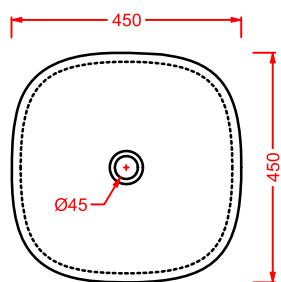

AZL001 AZULEY

lavabo appoggio 45
countertop washbasin 45