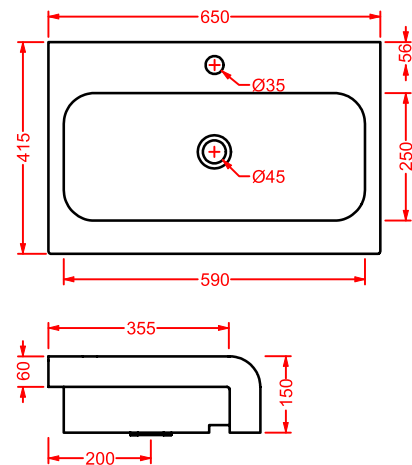

LFL005 LA FONTANA

lavabo 65 semincasso

semi-recessed washbasin 65