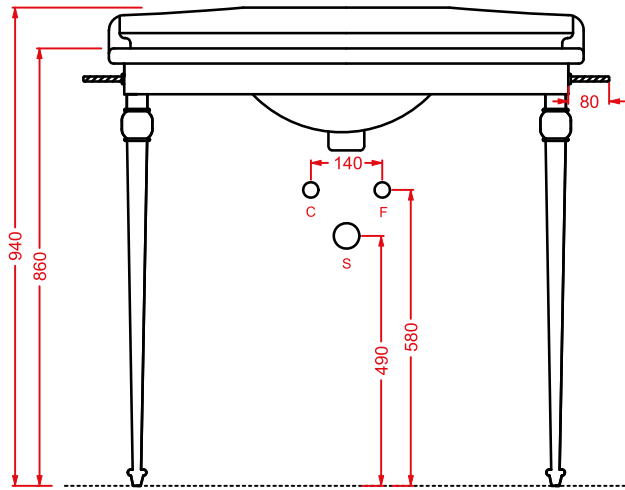

HEV006 HERMITAGE

vaso monoblocco filo muro
back to wall close-coupled WC

HEL005 + HEC003 HERMITAGE

consolle 92 + gambe ceramica
consolle 92 + ceramic legs

HEA016 HERMITAGE

struttura cromata consolle 92
chromed structure console 92