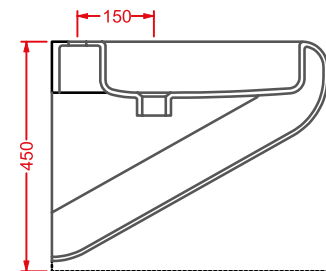

LFB001 LA FONTANA

bidet sospeso
wall-hung bidet