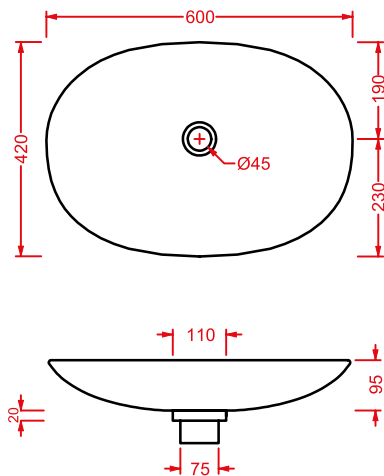

LFL001 LA FONTANA PIATTO 60

piatto in ceramica 60
ceramic basin 60