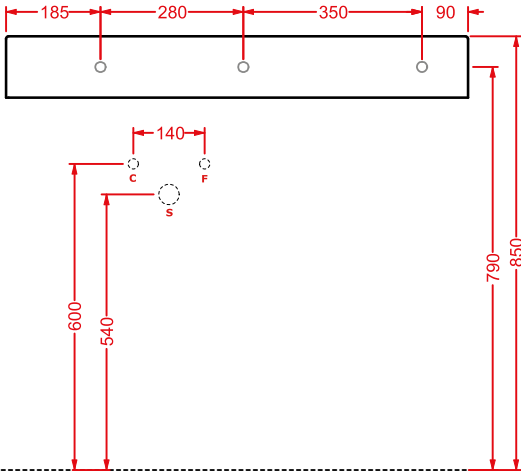

BKL001 BLOCK

lavabo sospeso/appoggio 65
wall-hung/countertop washbasin 65

BKL002 BLOCK

lavabo sospeso/appoggio 90

wall-hung/countertop washbasin 90

HERMITAGE

Designed by Meneghello Paoletti Associati

HEW001