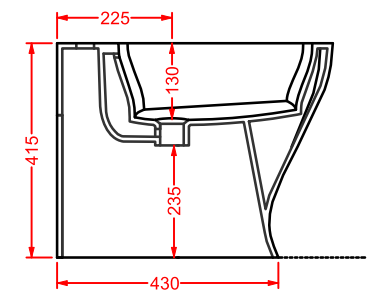

JZB002 JAZZ
bidet terra filomuro
back to wall bidet