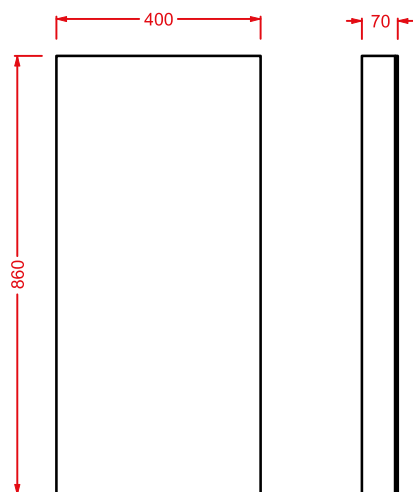

ACS011 SQUARE MINI

specchio rettangolare
rectangular mirror