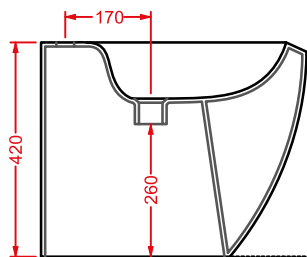

* fino ad esaurimento scorte
while stocks last

BLV001 BLENDvaso sospeso
wall-hung WC**BLB001 BLEND**bidet sospeso
wall-hung bidet**BLV002 BLEND**vaso terra filomuro
back to wall WC**BLB002 BLEND**bidet terra filomuro
back to wall bidet**BLV003 + BLC001 BLEND**vaso monoblocco + cassetta monoblocco
close-coupled WC + ceramic cistern