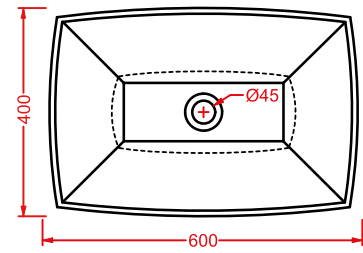

JZL002 JAZZ

lavabo appoggio 60
countertop washbasin 60