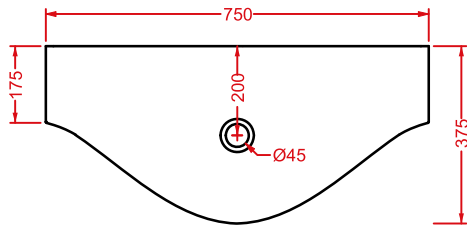

OSL007 BACK

lavabo sospeso
wall-hung washbasin