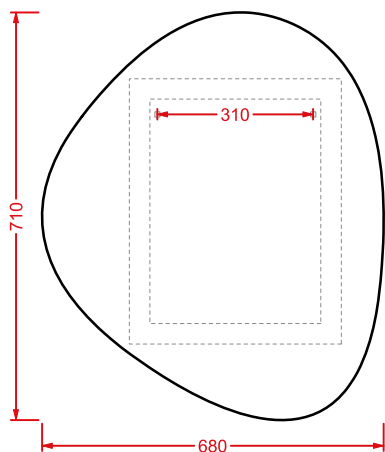

ACS004 STONE

set di 3 specchi
3 mirror set