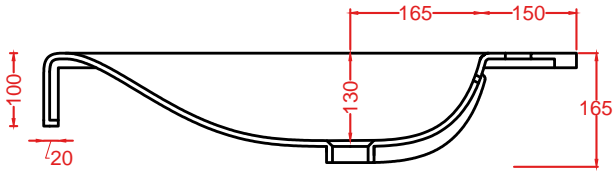

TWL001 TOWEL

lavabo semincasso
semi-recessed washbasin