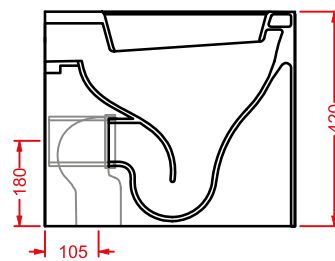

BKV002 BLOCK

vaso terra filomuro
back to wall WC