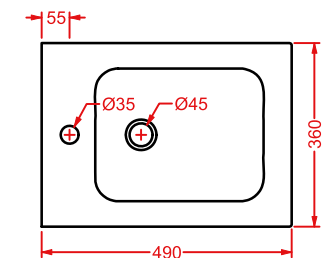

BKB002 BLOCK

bidet terra filomuro
back to wall bidet