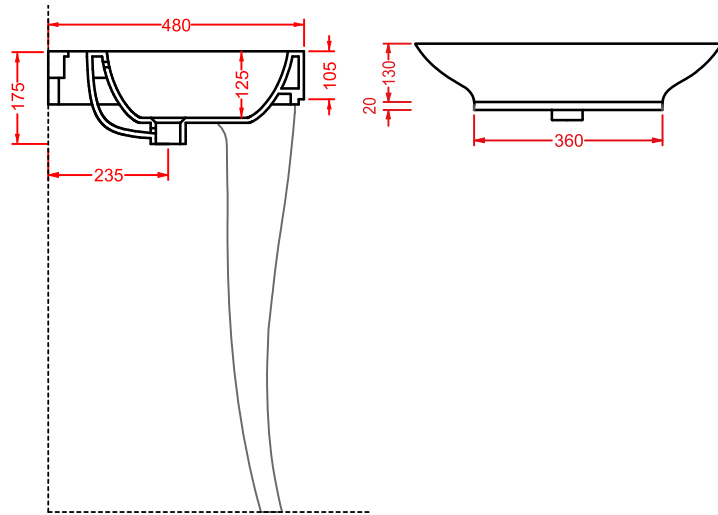

JZL002 JAZZ

lavabo appoggio 60
countertop washbasin 60