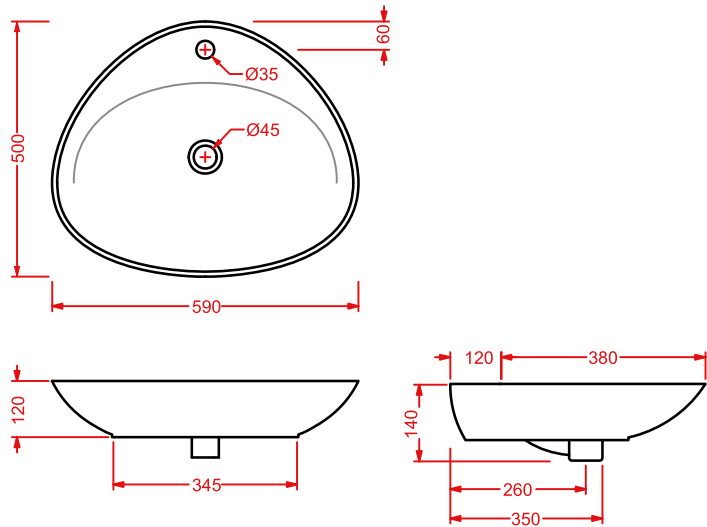

colore	codice	kg	pz. pallet Italia	pz. pallet Export	euro
BS | 59 x 50	○	BSL001 01; 00	10	16	26	

lavabo appoggio + kit di fissaggio

countertop washbasin + fitting system
kit