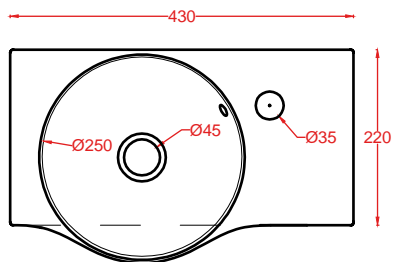

LML001 UNION

lavamani sospeso
wall-hung handrinse basin