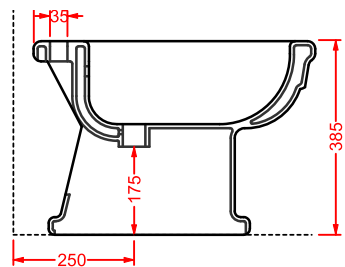

HEB002 HERMITAGE

bidet terra
floor bidet