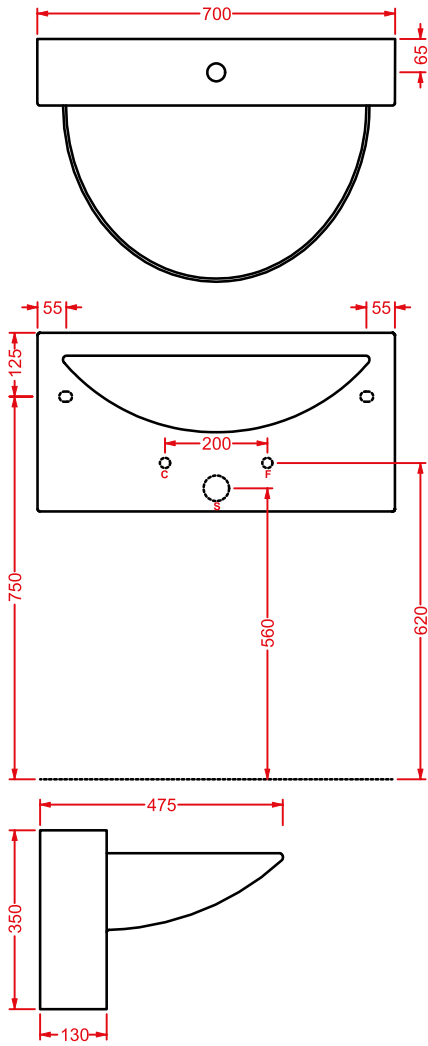

WLL002 WALL

lavabo sospeso
wall-hung washbasin