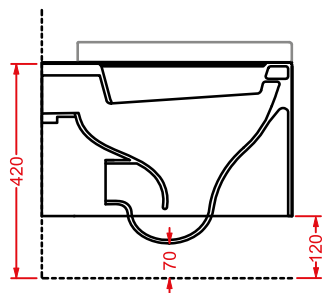

BKV001 BLOCK

vaso sospeso
wall-hung WC