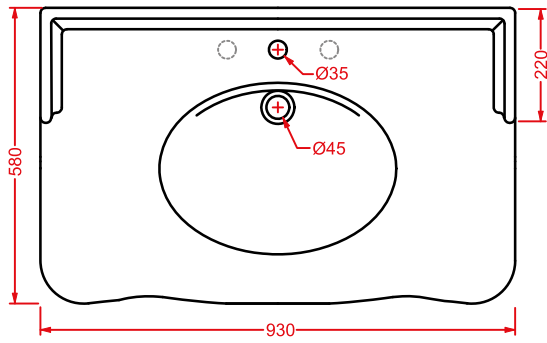

HEL005 + HEC003 HERMITAGE

consolle 92 + gambe ceramica
consolle 92 + ceramic legs