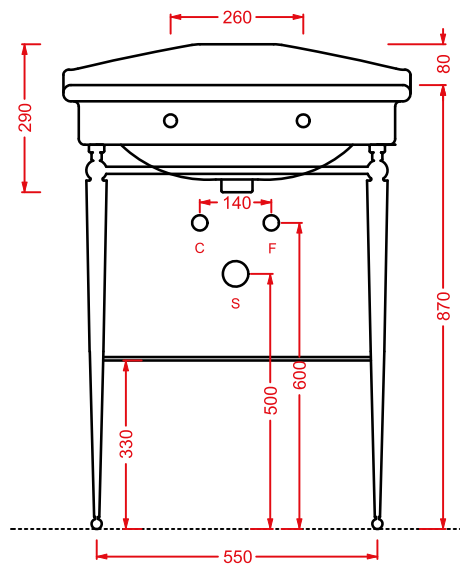

HEA015 HERMITAGE

struttura cromata lavabo 68
chromed structure washbasin 68