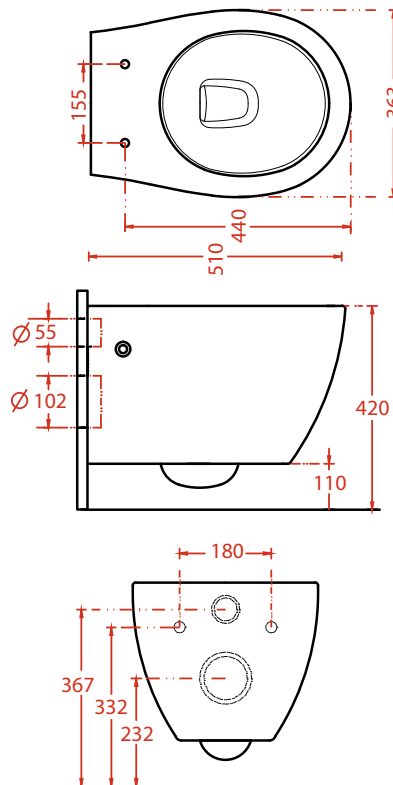

STV003 STEP THE. RIMLESS
vaso sospeso Senza Brida
wall-hung Rimless WC