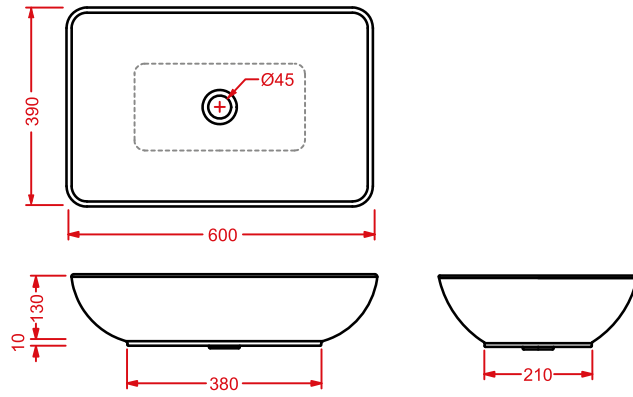

colore	codice	kg	pz. pallet Italia	pz. pallet Export	euro
TAI | 60 x 39		○ TAL001 01; 00	12	18	36	

lavabo appoggio

countertop washbasin