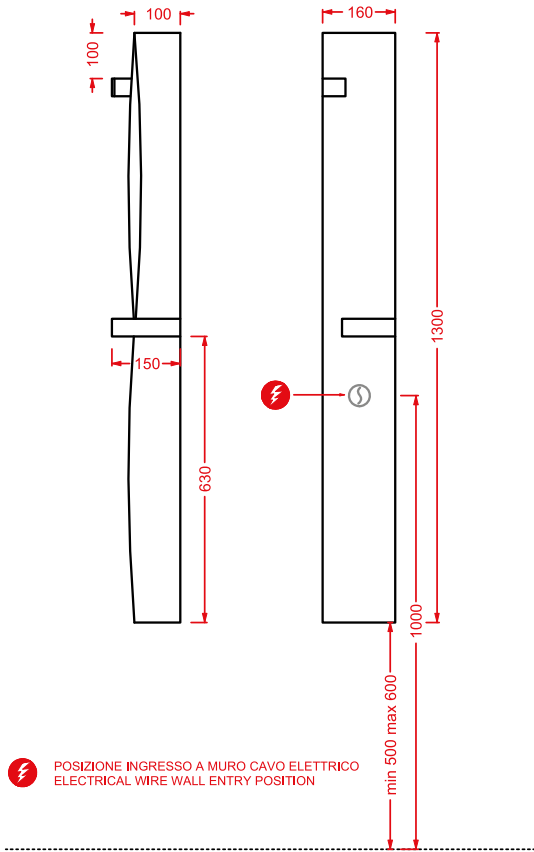

OSC004 SURF

radiatore verticale singolo
vertical radiator single