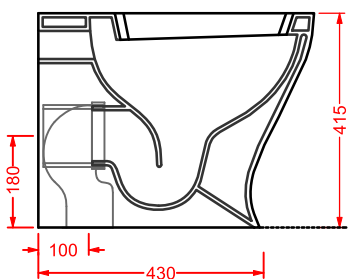

JZV002 JAZZ
vaso terra filomuro
back to wall WC