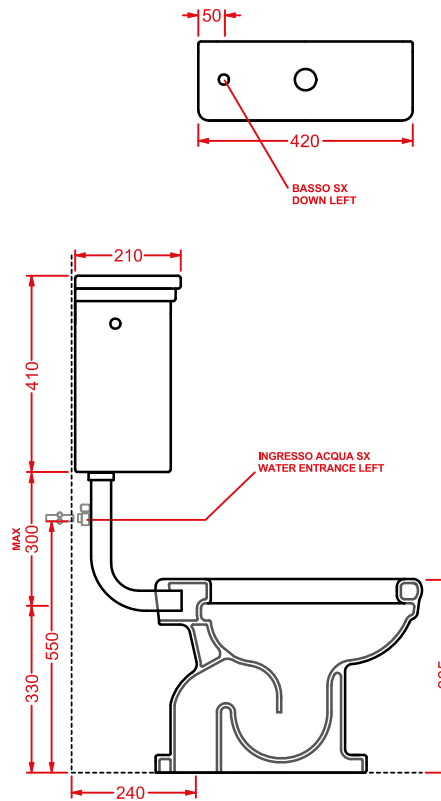

HEV002 + HEC005 HERMITAGE

vaso terra S + cassetta zaino + coperchio
WC (S) + low level ceramic cistern + cov.