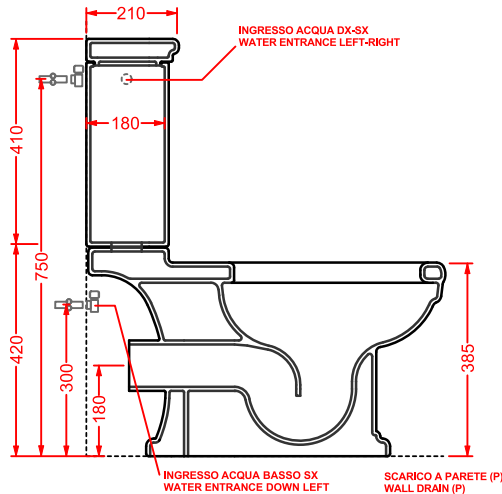

HEV004 + HEC001 HERMITAGE

vaso monoblocco P + cassetta monoblocco
close-coupled WC (P) + ceramic cistern