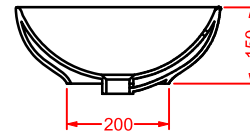

NF | 40 x 40

colore	codice	kg	pz. pallet Italia	pz. pallet Export	euro

○	NFL001 01; 00	9	20	40	

lavabo appoggio

countertop washbasin