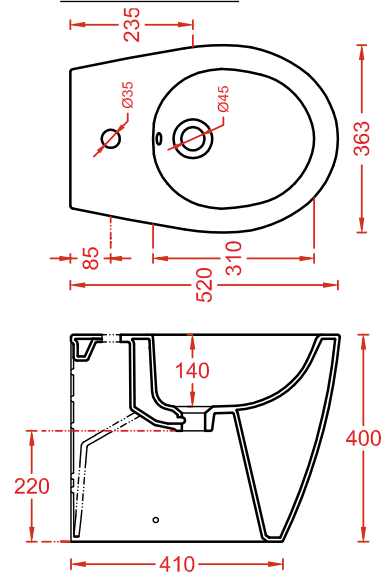

STB002 STEP
bidet terra filomuro
back to wall bidet