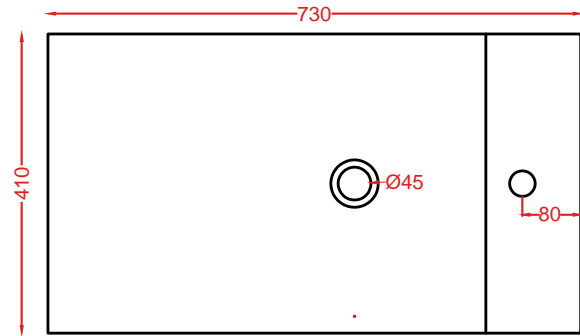

TWL001 TOWEL

lavabo semincasso
semi-recessed washbasin