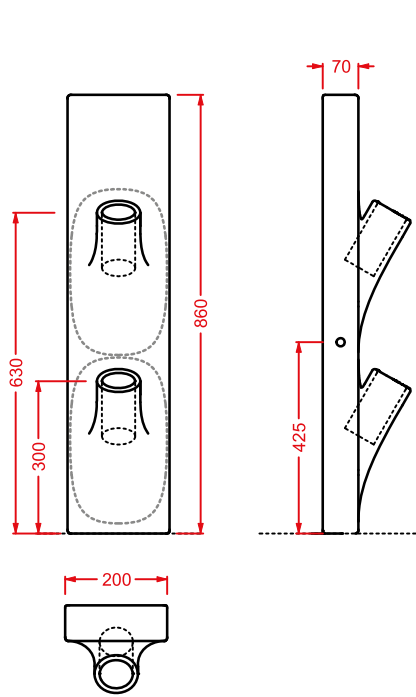

OSC003 SOPRA

sistema ceramica
ceramic system