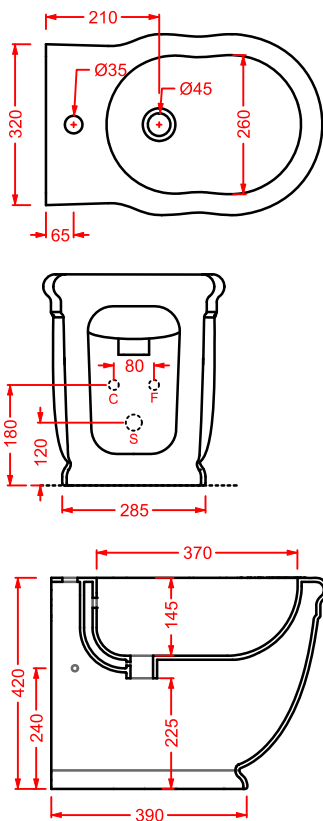

HEV006 HERMITAGE

vaso monoblocco filo muro
back to wall close-coupled WC

HEL005 + HEC003 HERMITAGE

consolle 92 + gambe ceramica
consolle 92 + ceramic legs

HEA016 HERMITAGE

struttura cromata consolle 92
chromed structure console 92