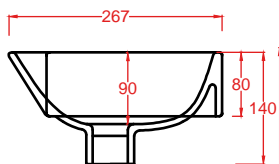

LML002 BRICK

lavamani sospeso
wall-hung handrinse basin