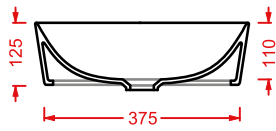

GHL001 GHOST 42
lavabo appoggio
countertop washbasin