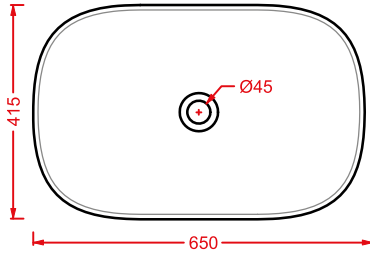

GHL002 GHOST 65
lavabo appoggio
countertop washbasin