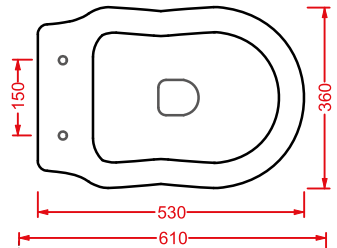

HEV002 (S)/HEV003 (P) HERMITAGE

vaso terra scarico S e P
WC with floor drain and wall drain