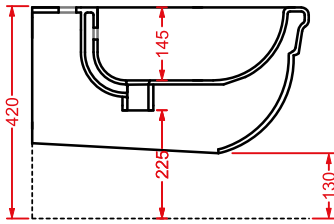

white bathtub with metal accessories
chrome, bronze, gold

	HEW001 76	40	-	-	
	HEW001 71	40	-	-	
	HEW001 72	40	-	-	
	HEW001 73	40	-	-	

HEV010 HERMITAGE

vaso sospeso
wall-hung WC

HEB003 HERMITAGE

bidet sospeso
wall-hung bidet