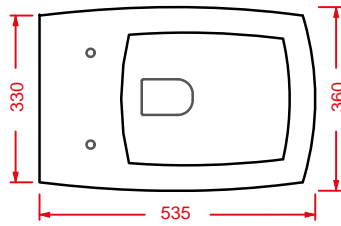

JZV001 JAZZ
vaso sospeso
wall-hung WC