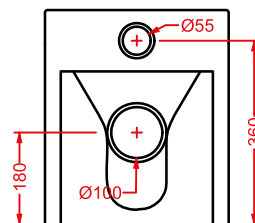

BKV002 BLOCK

vaso terra filomuro
back to wall WC