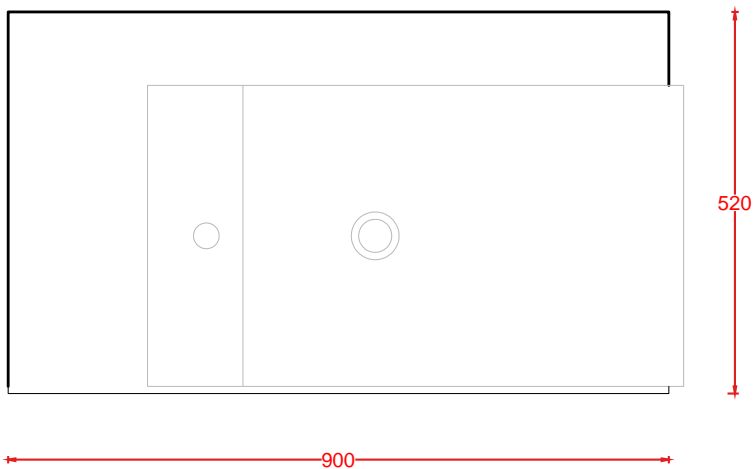

ACM035 MENSOLA TOWEL DX

mensola Towel DX
Towel top (left)