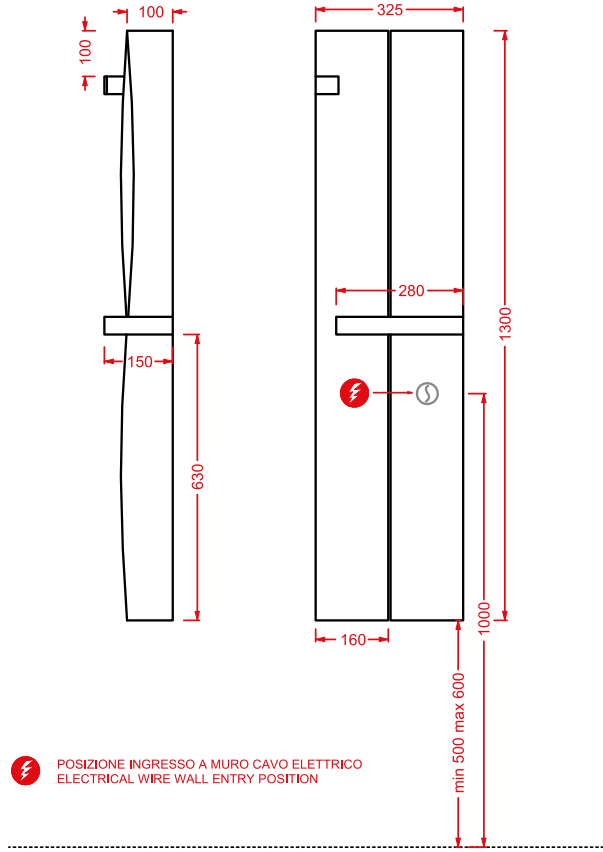

OSC005 SURF

radiatore verticale doppio
vertical radiator double