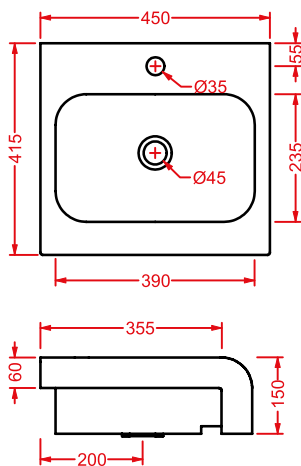

LFL004 LA FONTANA

lavabo 45 semincasso
semi-recessed washbasin 45