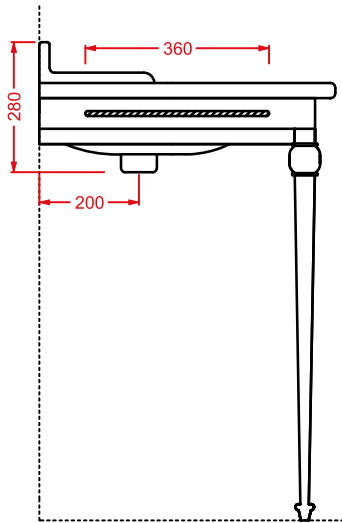

HEV006 HERMITAGE

vaso monoblocco filo muro
back to wall close-coupled WC

HEL005 + HEC003 HERMITAGE

consolle 92 + gambe ceramica
consolle 92 + ceramic legs

HEA016 HERMITAGE

struttura cromata consolle 92
chromed structure console 92