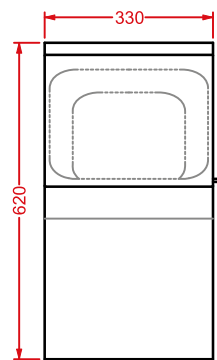

LFO001 + LFA007 LA FONTANA

orinatorio + coperchio
urinal + urinal cover