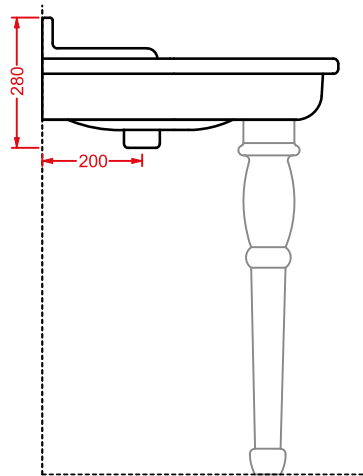

HEV006 HERMITAGE

vaso monoblocco filo muro
back to wall close-coupled WC

HEL005 + HEC003 HERMITAGE

consolle 92 + gambe ceramica
consolle 92 + ceramic legs

HEA016 HERMITAGE

struttura cromata consolle 92
chromed structure console 92