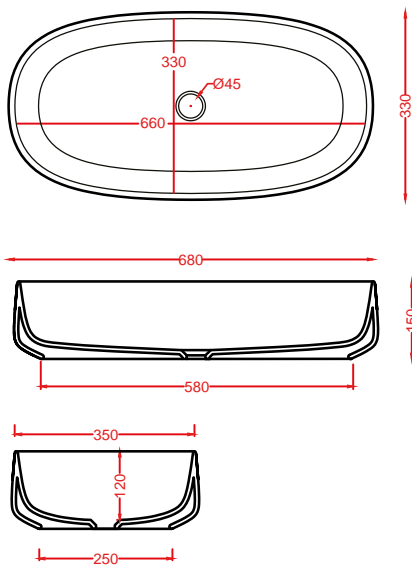

GHOST

Designed by Meneghello Paoelli Associati

WASHBASINS - GHOST

GHL001
42 x 42

GHL002
65 x 42

GHL002
65 x 42

WASHBASINS - GHOST

GHOST/VARIATIONS