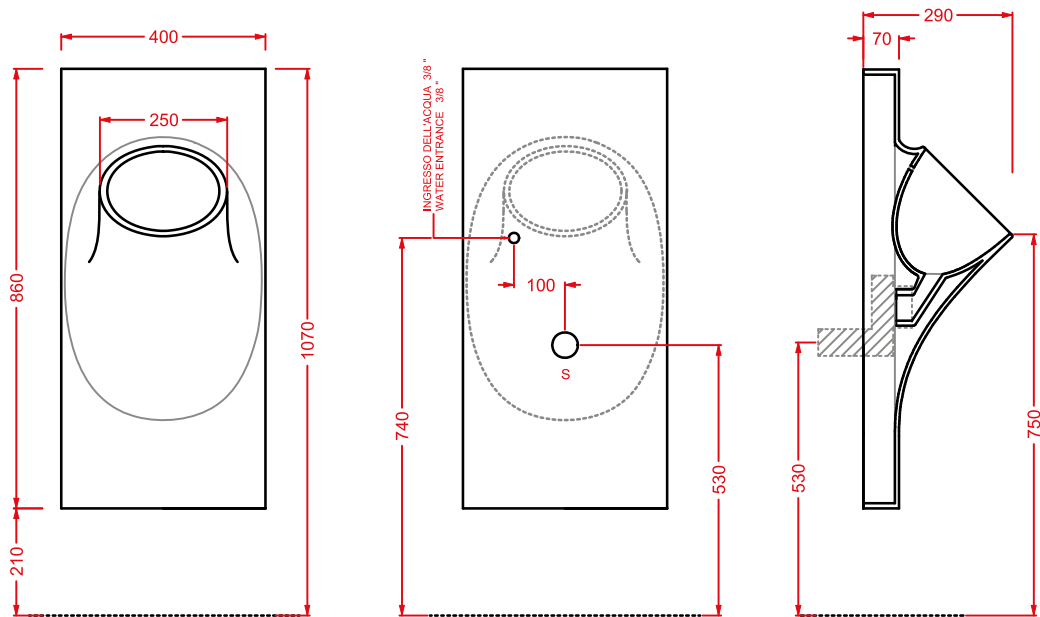

OSO001 UP

orinatorio

urinal