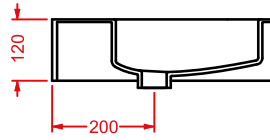

BKL001 BLOCK

lavabo sospeso/appoggio 65
wall-hung/countertop washbasin 65

BKL002 BLOCK

lavabo sospeso/appoggio 90

wall-hung/countertop washbasin 90

HERMITAGE

Designed by Meneghello Paoletti Associati

HEW001