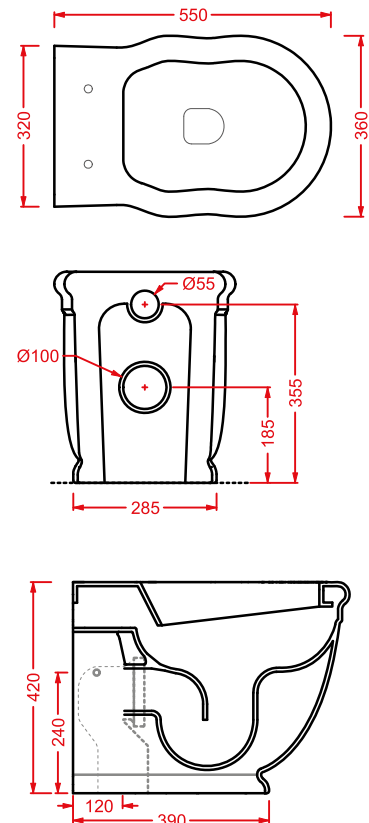

HEV005

vaso terra filomuro
back to wall WC