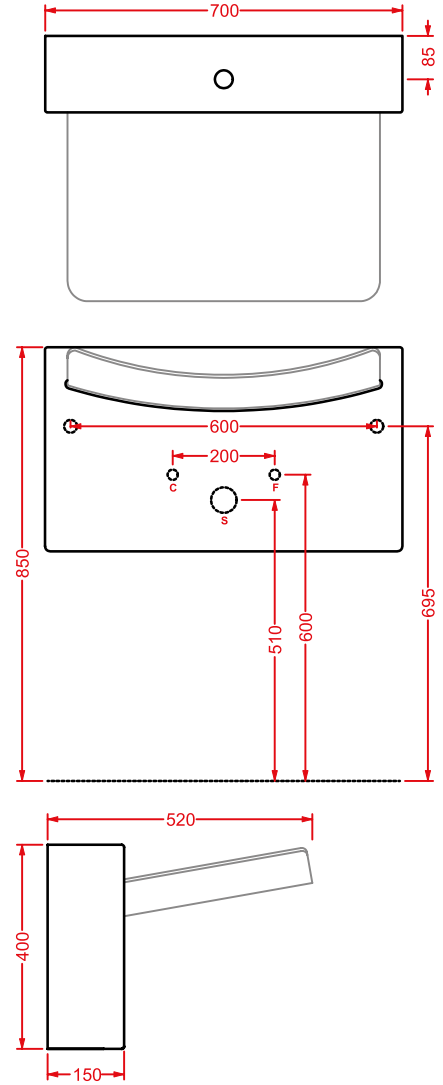

WLL004 WALL

lavabo sospeso
wall-hung washbasin