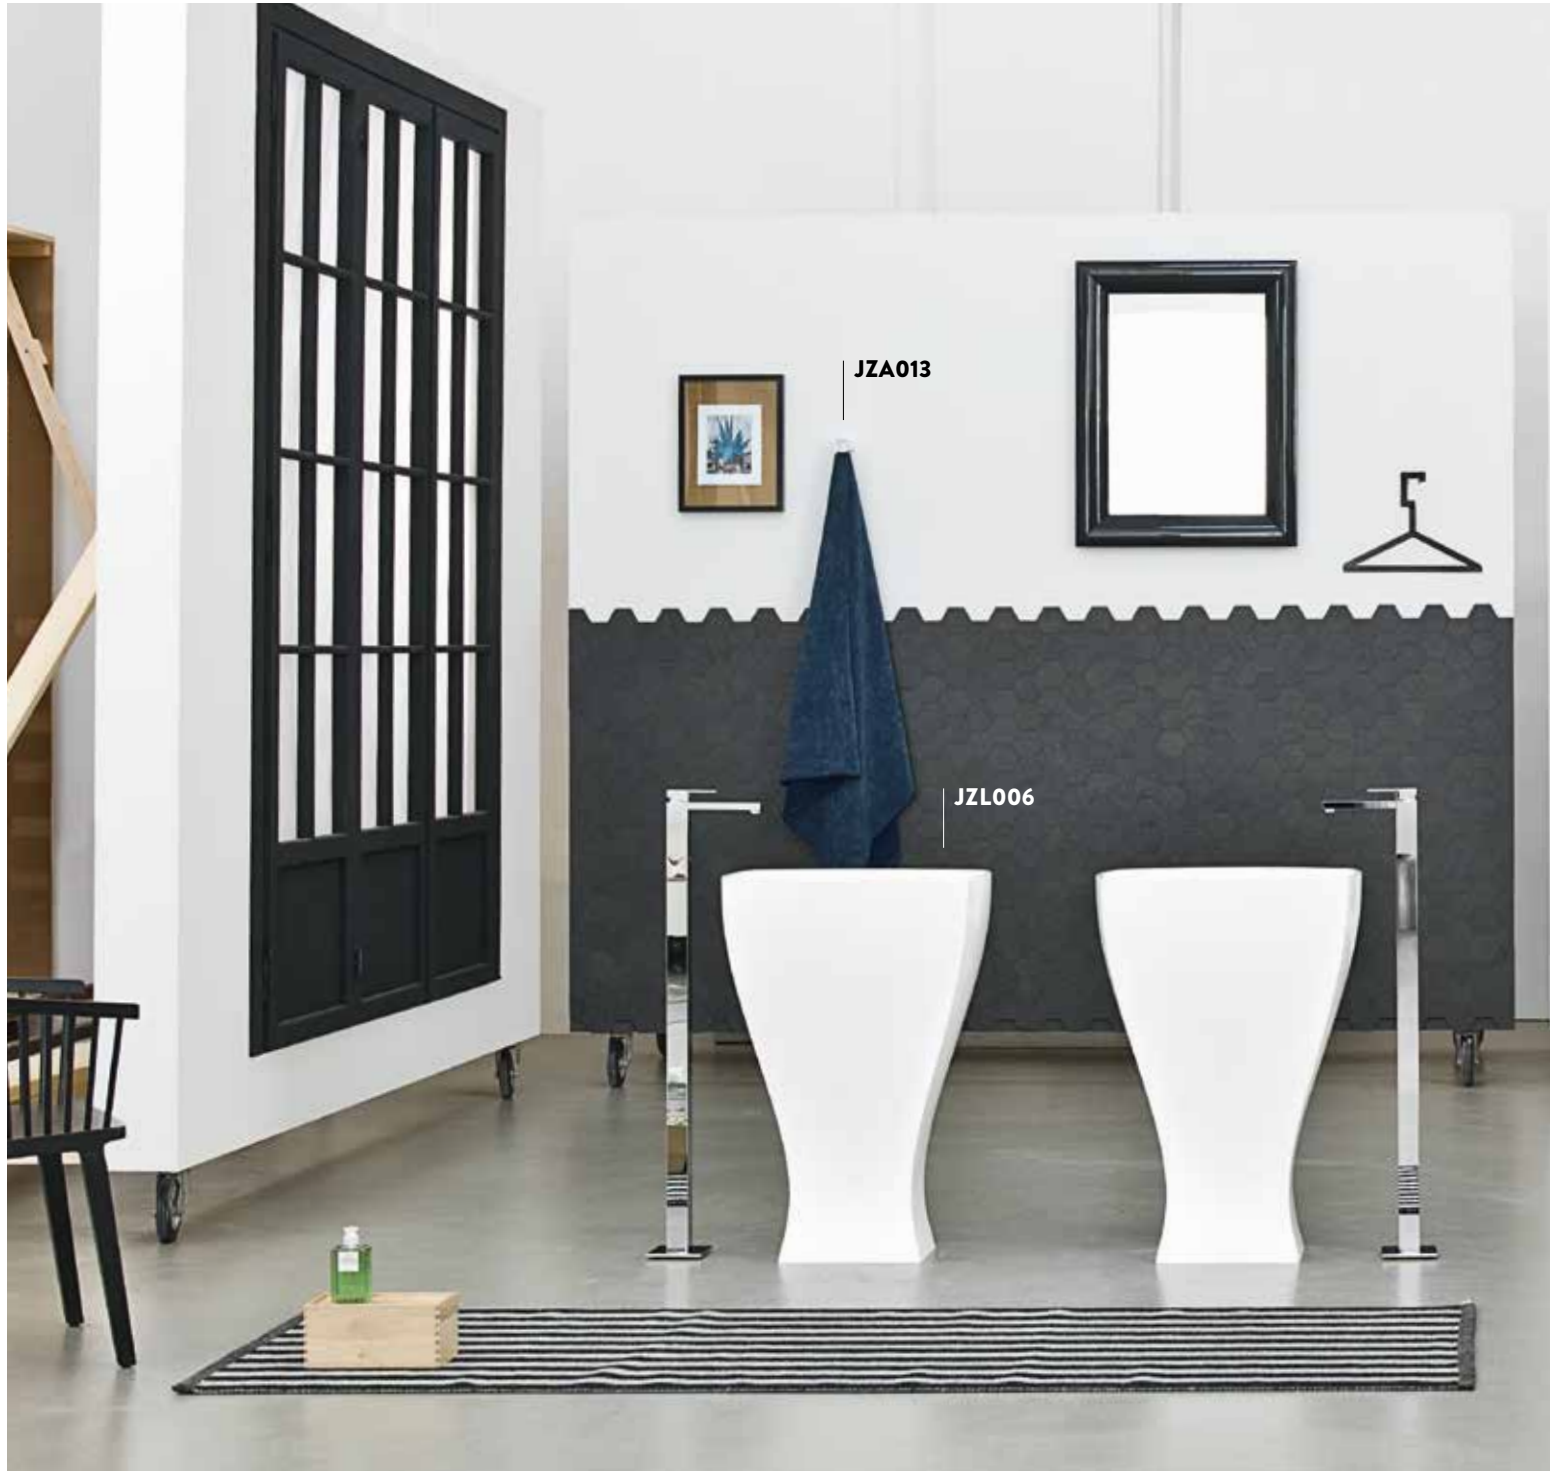

JAZZ

Designed by Meneghello Paoelli Associati