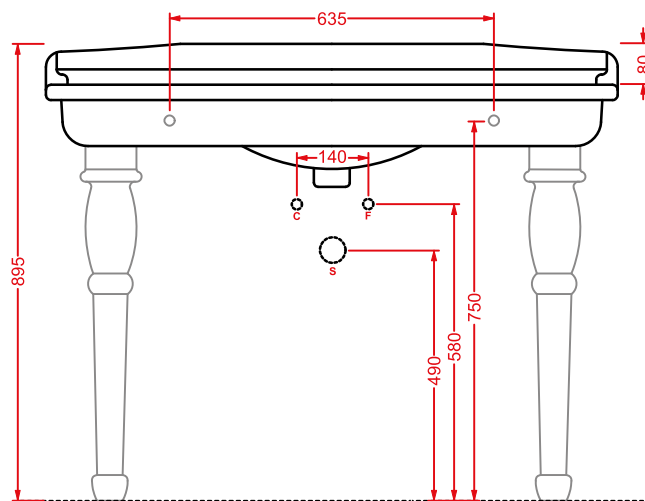

HEL004 + HEC003 HERMITAGE

consolle 112 + gambe ceramica
console 112 + ceramic legs