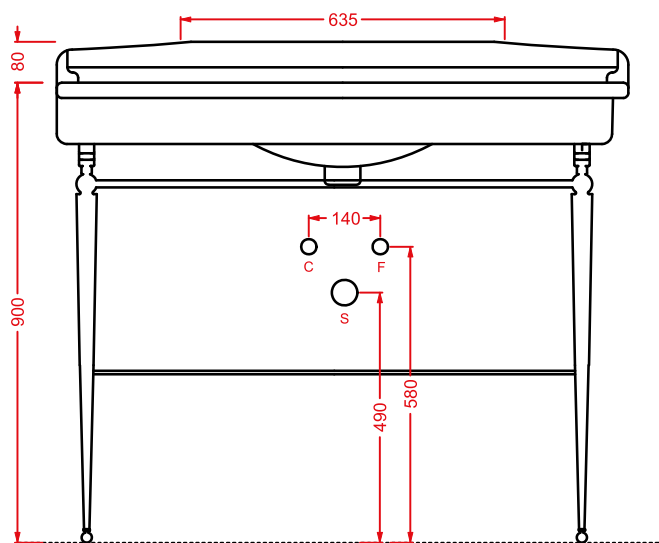

HEL004 + HEC003 HERMITAGE

consolle 112 + gambe ceramica
console 112 + ceramic legs