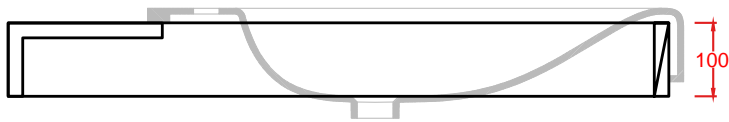

ACM035 MENSOLA TOWEL DX

mensola Towel DX
Towel top (left)