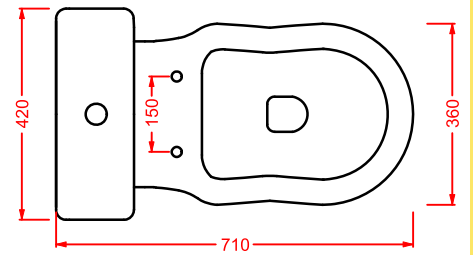

HEV008 + HEC001 HERMITAGE

vaso monoblocco S + cassetta monoblocco
close-coupled WC (S) + ceramic cistern