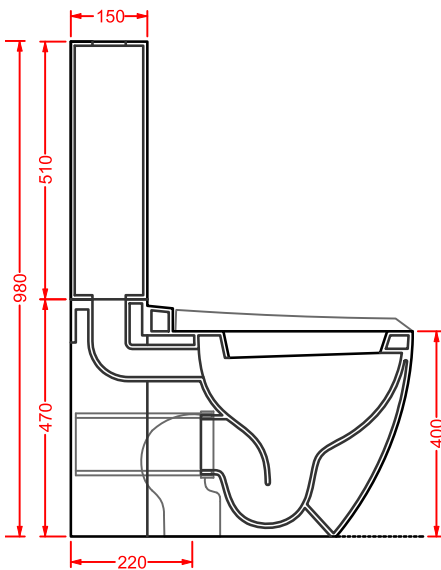

* fino ad esaurimento scorte
while stocks last

BLV001 BLENDvaso sospeso
wall-hung WC**BLB001 BLEND**bidet sospeso
wall-hung bidet**BLV002 BLEND**vaso terra filomuro
back to wall WC**BLB002 BLEND**bidet terra filomuro
back to wall bidet**BLV003 + BLC001 BLEND**vaso monoblocco + cassetta monoblocco
close-coupled WC + ceramic cistern