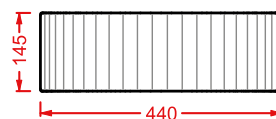

QUADRO

Designed by The.Artceram

QUL002
50 x 48

WASHBASINS - QUADRO

QUL004
50 x 48

WASHBASINS - QUADRO

QUL003
65 x 48

QUL005
40 x 38