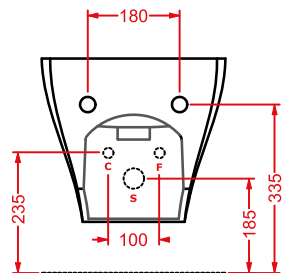

JZB001 JAZZ
bidet sospeso
wall-hung bidet