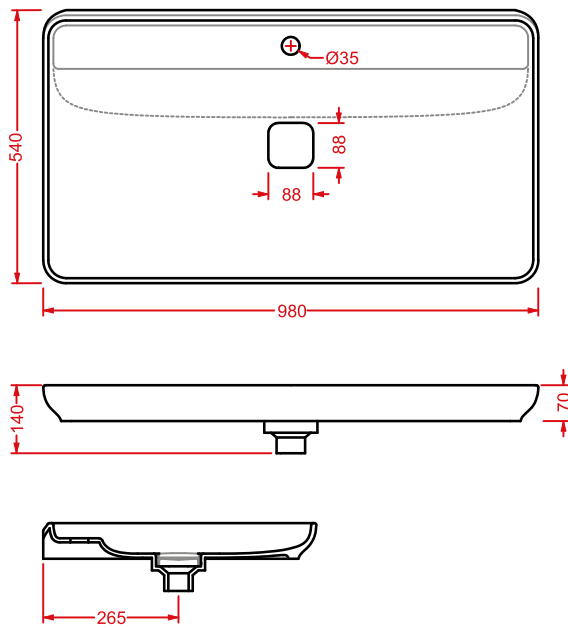

	TRAPEZIO 97 x 53 h 78				
●	ACM011	19	2	4	

telaio legno

wood frame

●	ACM012	19	2	4	
---	---------------	----	---	---	--

NAL001 NAKED SYSTEM

lavabo appoggio
countertop washbasin

ACM014 SLITTA

telaio legno
wood frame