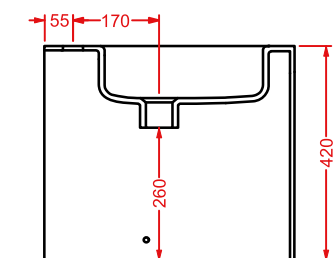

BKB002 BLOCK

bidet terra filomuro
back to wall bidet