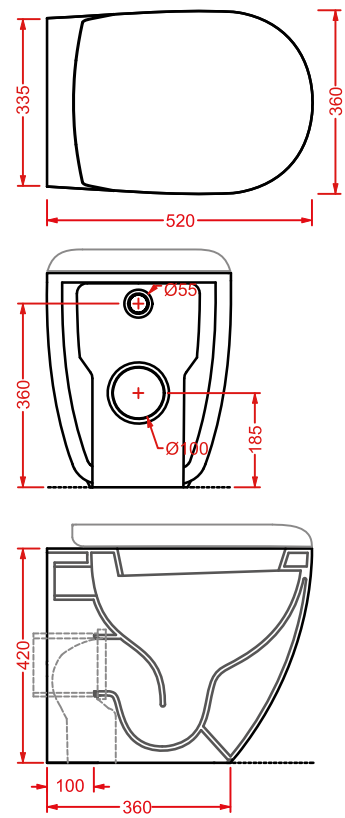

FLV002 FILE 2.0

vaso terra filomuro
back to wall WC