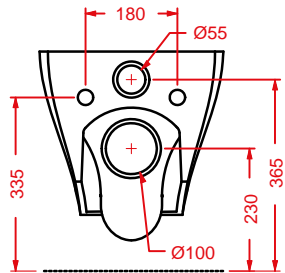

JZV001 JAZZ
vaso sospeso
wall-hung WC