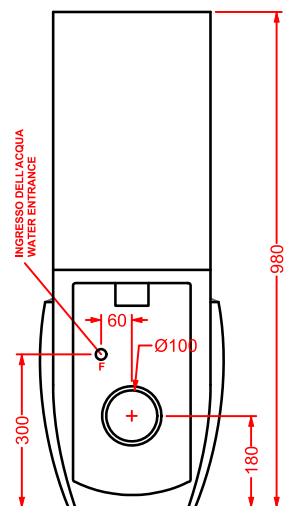

* fino ad esaurimento scorte
while stocks last

BLV001 BLENDvaso sospeso
wall-hung WC**BLB001 BLEND**bidet sospeso
wall-hung bidet**BLV002 BLEND**vaso terra filomuro
back to wall WC**BLB002 BLEND**bidet terra filomuro
back to wall bidet**BLV003 + BLC001 BLEND**vaso monoblocco + cassetta monoblocco
close-coupled WC + ceramic cistern