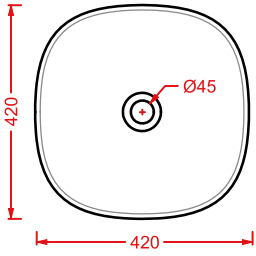

GHL001 GHOST 42
lavabo appoggio
countertop washbasin