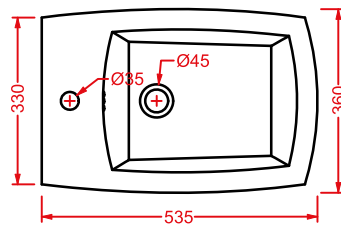

JZB001 JAZZ
bidet sospeso
wall-hung bidet