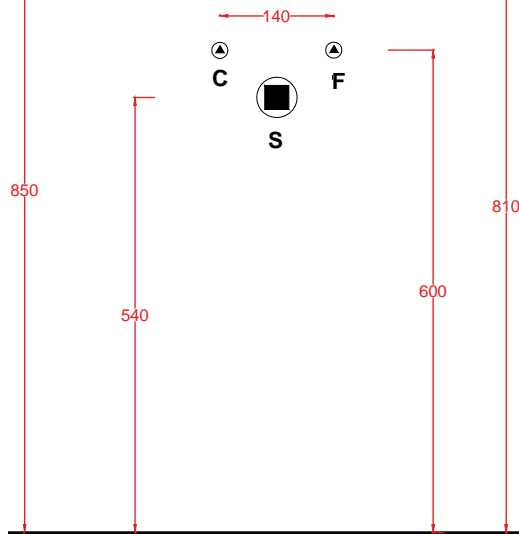

LML002 BRICK

lavamani sospeso
wall-hung handrinse basin