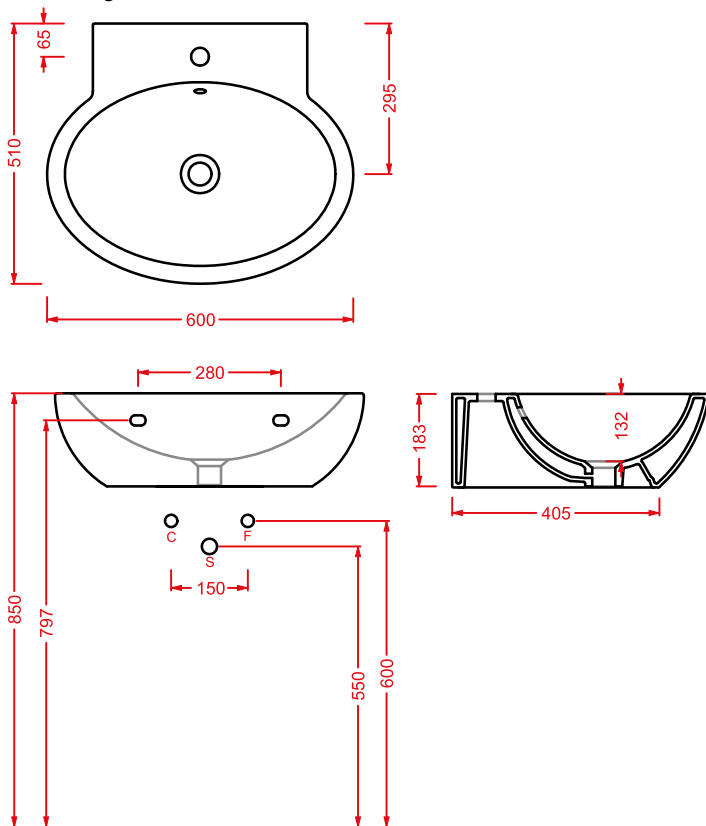

FLL002 FILE 2.0

lavabo sospeso 60

wall-hung washbasin 60