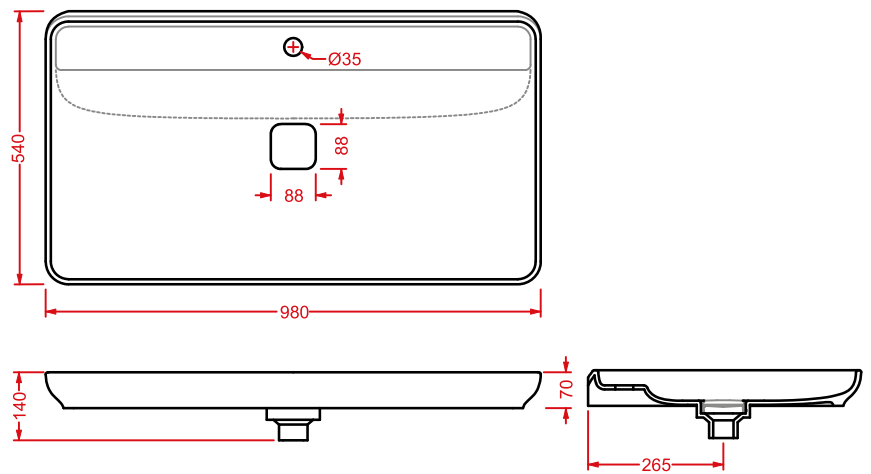

NAKED | 98 x 54

colore	codice	kg	pz. pallet Italia	pz. pallet Export	euro
○	NAL001 01; 00	20	20	30	

lavabo appoggio + piletta

countertop washbasin + drain