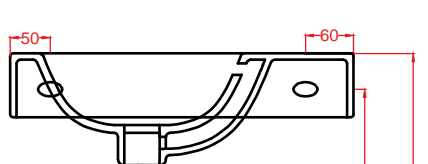

LML002 BRICK

lavamani sospeso
wall-hung handrinse basin