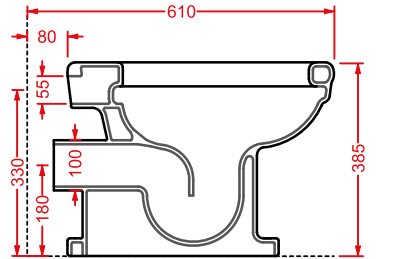

HEV002 (S)/HEV003 (P) HERMITAGE

vaso terra scarico S e P
WC with floor drain and wall drain