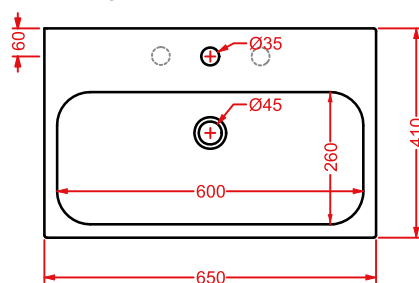

BKL001 BLOCK

lavabo sospeso/appoggio 65
wall-hung/countertop washbasin 65

BKL002 BLOCK

lavabo sospeso/appoggio 90

wall-hung/countertop washbasin 90

HERMITAGE

Designed by Meneghello Paoletti Associati

HEW001