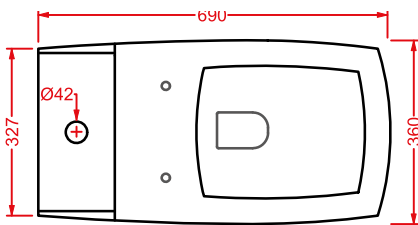

JZV003 + JZC001 JAZZ
vaso monoblocco + cassetta monoblocco
close-coupled WC + ceramic cistern