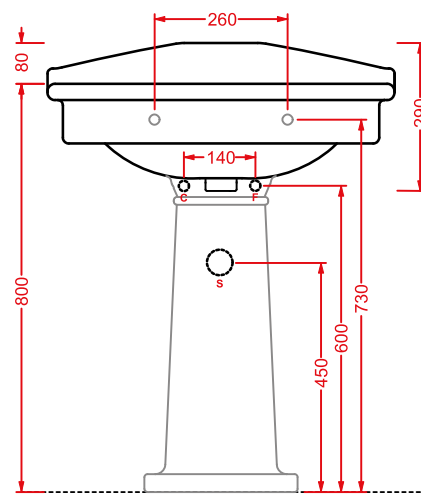

HEL002 + HEC002 HERMITAGE

lavabo 68 + colonna
washbasin 68 + column