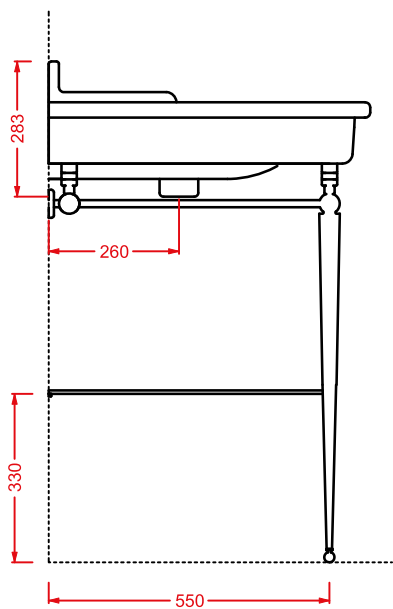

HEL004 + HEC003 HERMITAGE

consolle 112 + gambe ceramica
console 112 + ceramic legs