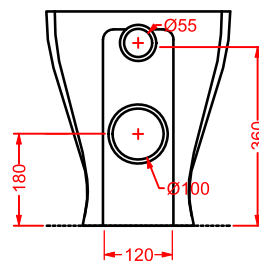

JZV002 JAZZ
vaso terra filomuro
back to wall WC