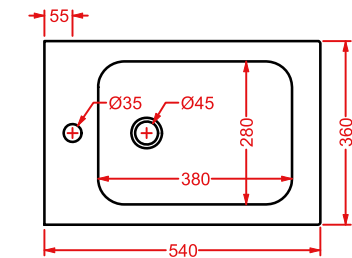

LFB004 LA FONTANA

bidet terra filomuro
back to wall bidet