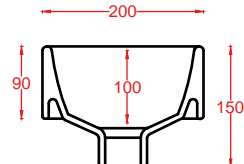

LML002 BRICK

lavamani sospeso
wall-hung handrinse basin