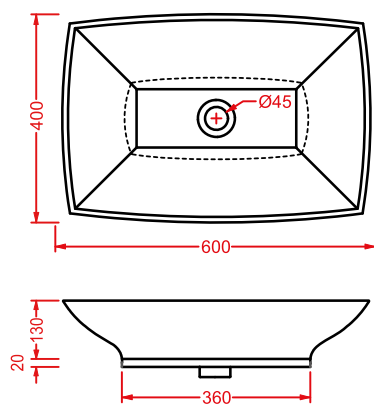

JAZZ | 60 x 40

lavabo appoggio

countertop washbasin

colore	codice	kg	pz. pallet Italia	pz. pallet Export	euro
○	JZL002 01;00	9	20	40	
●	JZL002 03;00	9	20	40	
◎	JZL002 05;00	9	20	40