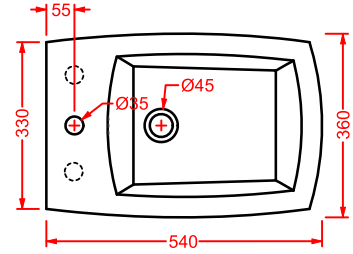

JZB002 JAZZ
bidet terra filomuro
back to wall bidet