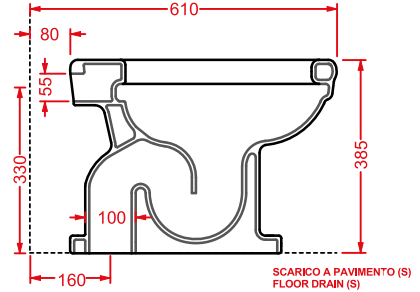

HEV002 (S)/HEV003 (P) HERMITAGE

vaso terra scarico S e P
WC with floor drain and wall drain