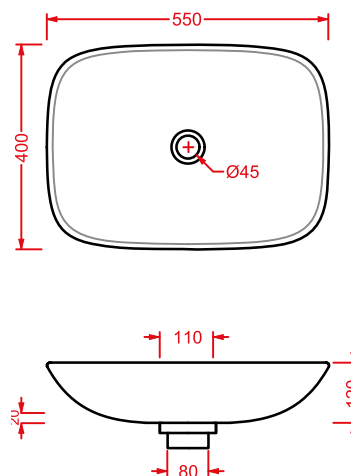

LFL006 LA FONTANA PIATTO 55

piatto in ceramica 55
ceramic basin 55