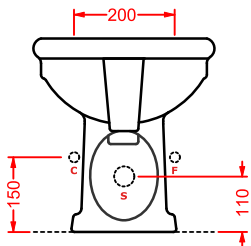

HEB002 HERMITAGE

bidet terra
floor bidet