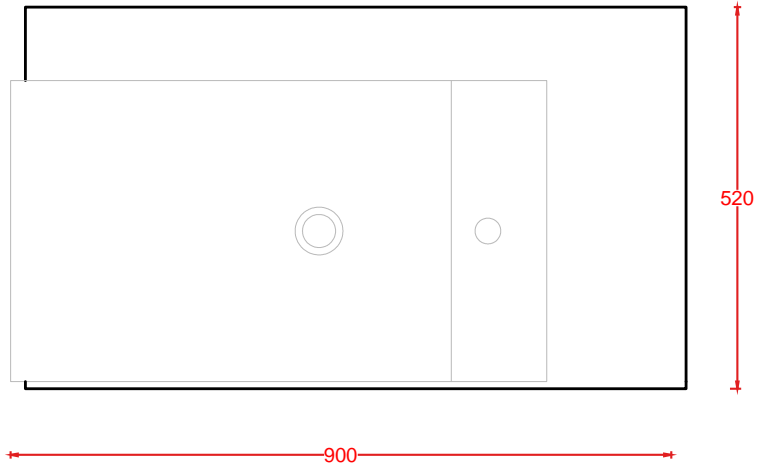

ACM034 MENSOLA TOWEL SX

mensola Towel SX
Towel top (left)