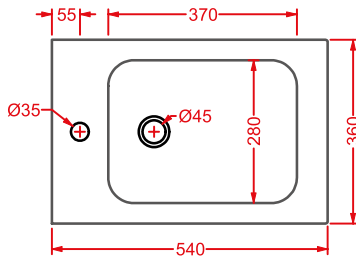

LFB001 LA FONTANA

bidet sospeso
wall-hung bidet