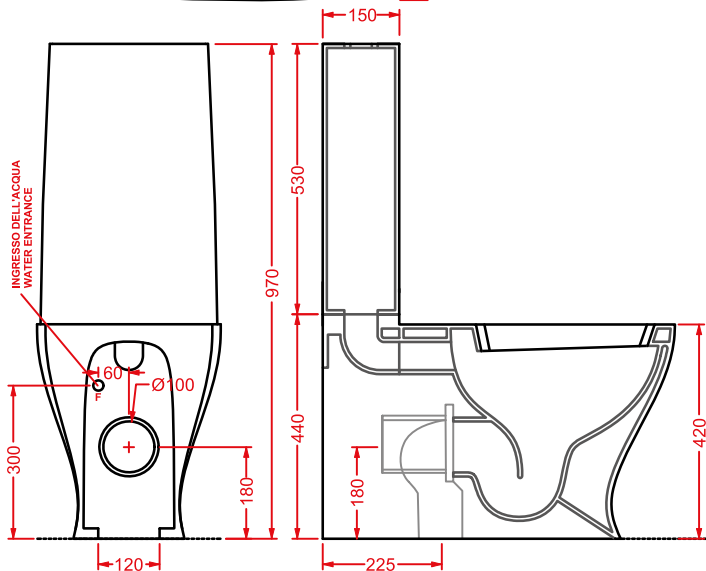

JZV003 + JZC001 JAZZ
vaso monoblocco + cassetta monoblocco
close-coupled WC + ceramic cistern