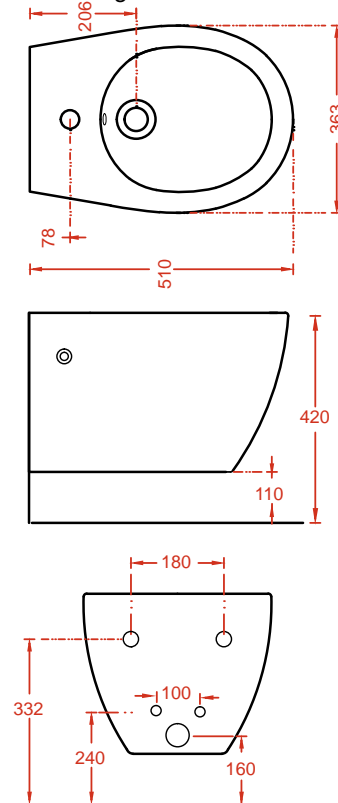

STB001 STEP
bidet sospeso
wall-hung bidet