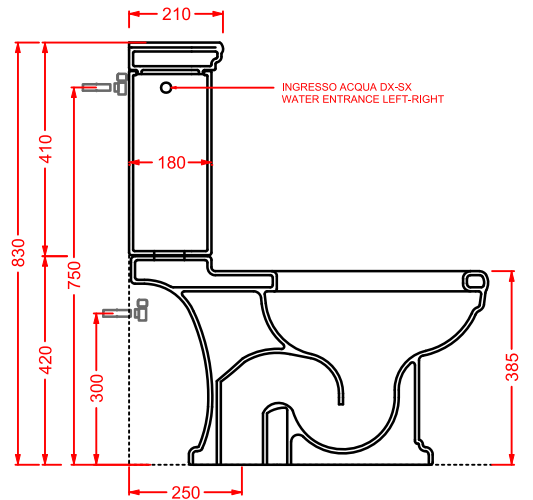

HEV008 + HEC001 HERMITAGE

vaso monoblocco S + cassetta monoblocco
close-coupled WC (S) + ceramic cistern