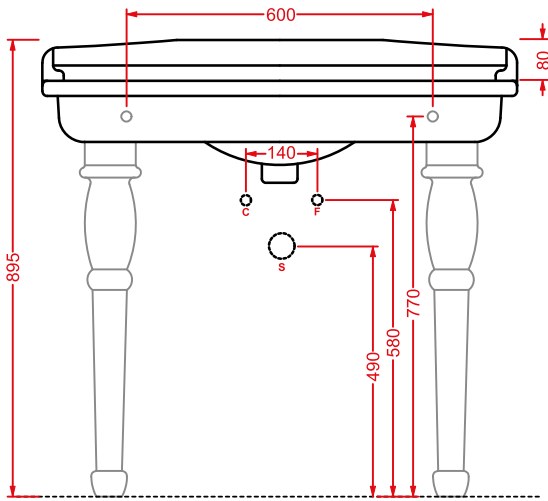

HEV006 HERMITAGE

vaso monoblocco filo muro
back to wall close-coupled WC

HEL005 + HEC003 HERMITAGE

consolle 92 + gambe ceramica
consolle 92 + ceramic legs

HEA016 HERMITAGE

struttura cromata consolle 92
chromed structure console 92