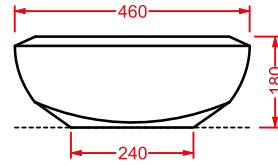

BLL001 BLEND

lavabo appoggio 46
countertop washbasin 46