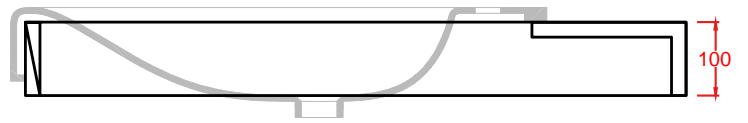

ACM034 MENSOLA TOWEL SX

mensola Towel SX
Towel top (left)