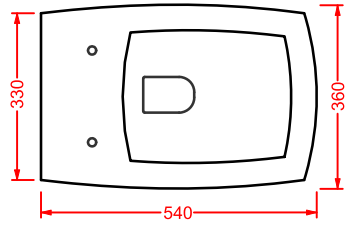

JZV002 JAZZ
vaso terra filomuro
back to wall WC