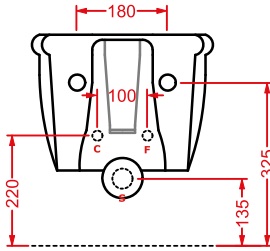

white bathtub with metal accessories
chrome, bronze, gold

	HEW001 76	40	-	-	
	HEW001 71	40	-	-	
	HEW001 72	40	-	-	
	HEW001 73	40	-	-	

HEV010 HERMITAGE

vaso sospeso
wall-hung WC

HEB003 HERMITAGE

bidet sospeso
wall-hung bidet