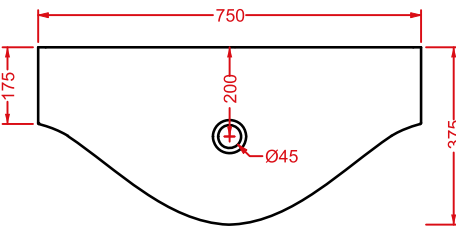

OSL006 BACK

lavabo flomuro
freestanding washbasin