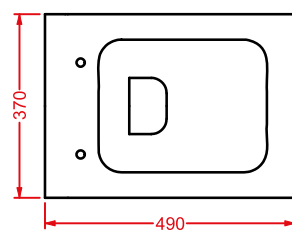

BKV002 BLOCK

vaso terra filomuro
back to wall WC