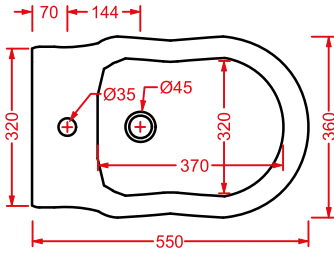

white bathtub with metal accessories
chrome, bronze, gold

	HEW001 76	40	-	-	
	HEW001 71	40	-	-	
	HEW001 72	40	-	-	
	HEW001 73	40	-	-	

HEV010 HERMITAGE

vaso sospeso
wall-hung WC

HEB003 HERMITAGE

bidet sospeso
wall-hung bidet