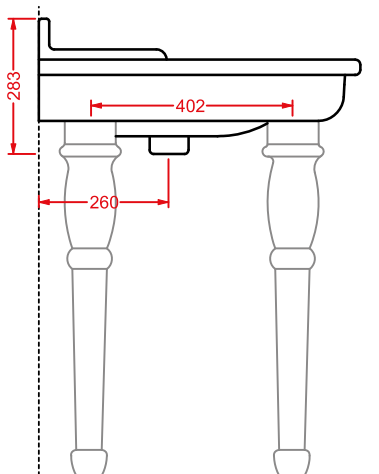

HEL004 + HEC003 HERMITAGE

consolle 112 + gambe ceramica
console 112 + ceramic legs