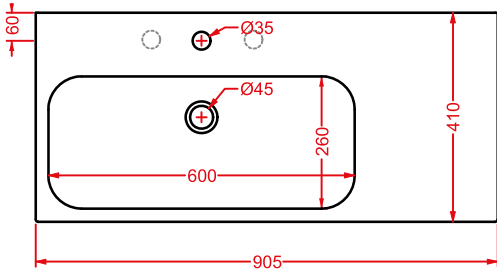

BKL001 BLOCK

lavabo sospeso/appoggio 65
wall-hung/countertop washbasin 65

BKL002 BLOCK

lavabo sospeso/appoggio 90

wall-hung/countertop washbasin 90

HERMITAGE

Designed by Meneghello Paoletti Associati

HEW001