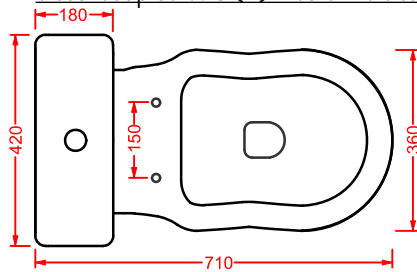

HEV004 + HEC001 HERMITAGE

vaso monoblocco P + cassetta monoblocco
close-coupled WC (P) + ceramic cistern