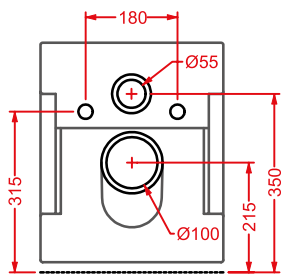

LFV001 LA FONTANA

vaso sospeso
wall-hung WC