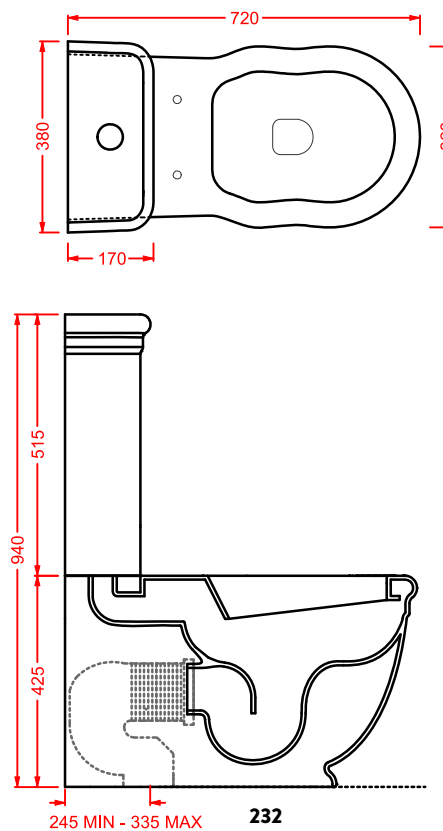

HEV006 HERMITAGE

vaso monoblocco filo muro
back to wall close-coupled WC