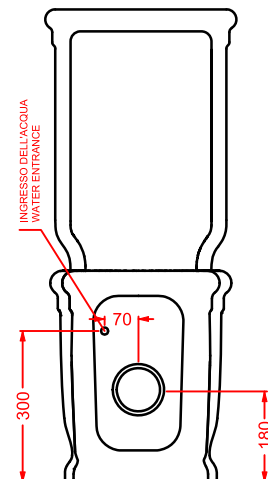

HEV006 HERMITAGE

vaso monoblocco filo muro
back to wall close-coupled WC