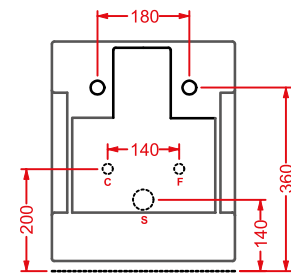

LFB001 LA FONTANA

bidet sospeso
wall-hung bidet