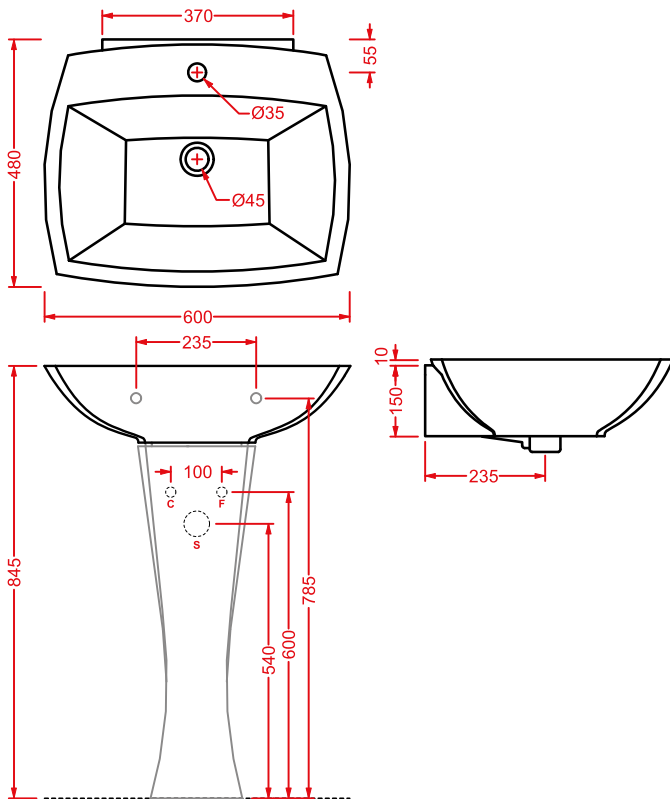

JZL003 + JZC003 JAZZ

lavabo sospeso/da colonna 60 + colonna
wall-hung/for column basin 60 + column