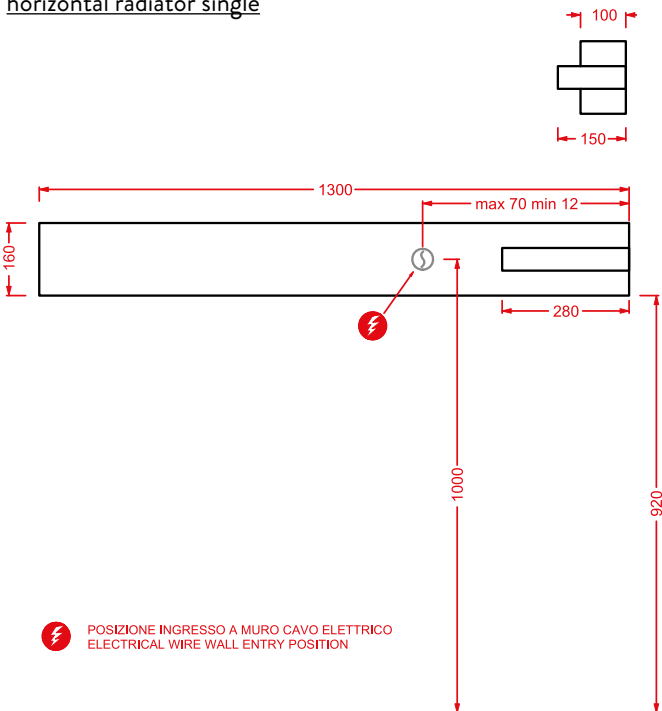

OSC006 SURF

radiatore orizzontale singolo
horizontal radiator single