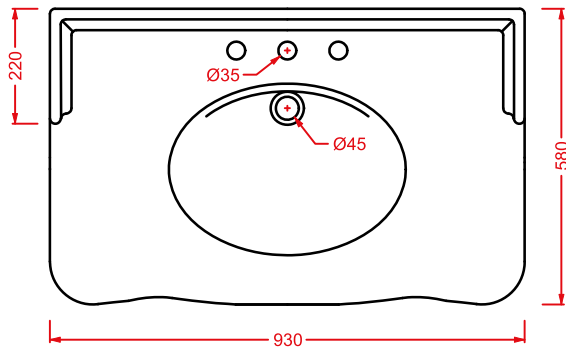

HEV006 HERMITAGE

vaso monoblocco filo muro
back to wall close-coupled WC

HEL005 + HEC003 HERMITAGE

consolle 92 + gambe ceramica
consolle 92 + ceramic legs

HEA016 HERMITAGE

struttura cromata consolle 92
chromed structure console 92