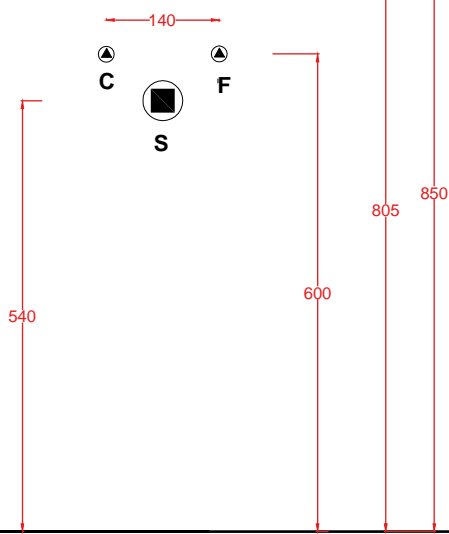

LML002 BRICK

lavamani sospeso
wall-hung handrinse basin