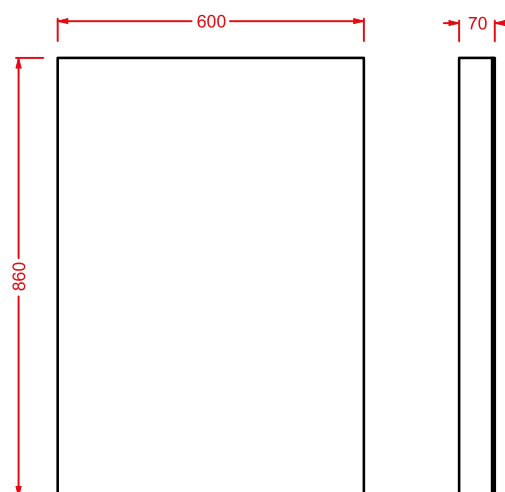

ACS010 SQUARE

specchio rettangolare
rectangular mirror