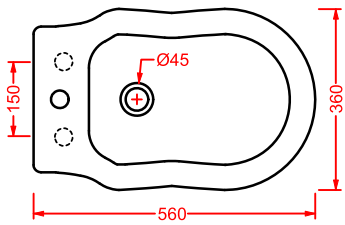

HEB002 HERMITAGE

bidet terra
floor bidet