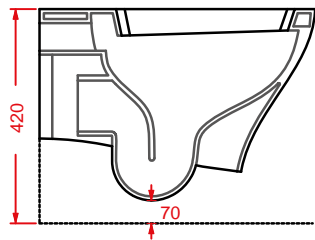

JZV001 JAZZ
vaso sospeso
wall-hung WC