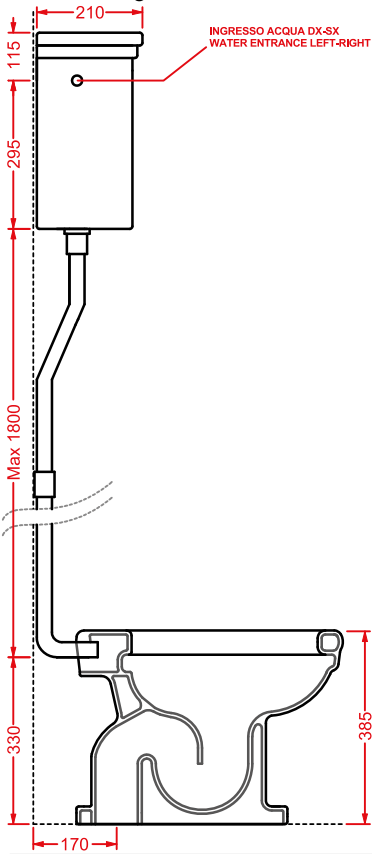

HEV002 + HEC004 HERMITAGE

vaso terra S con cassetta alta + coperchio
WC (S) + high ceramic cistern + cover