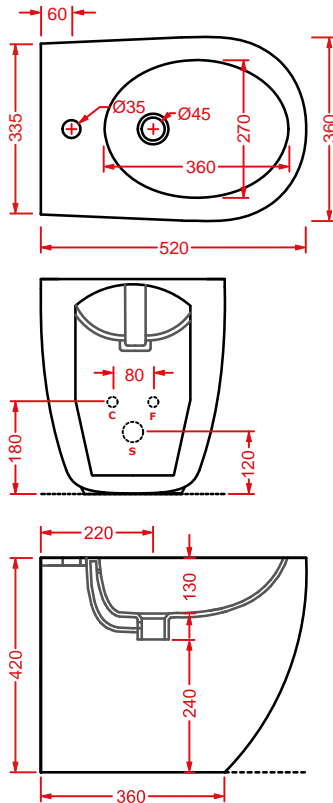

FLB002 FILE 2.0

bidet terra filomuro
back to wall bidet