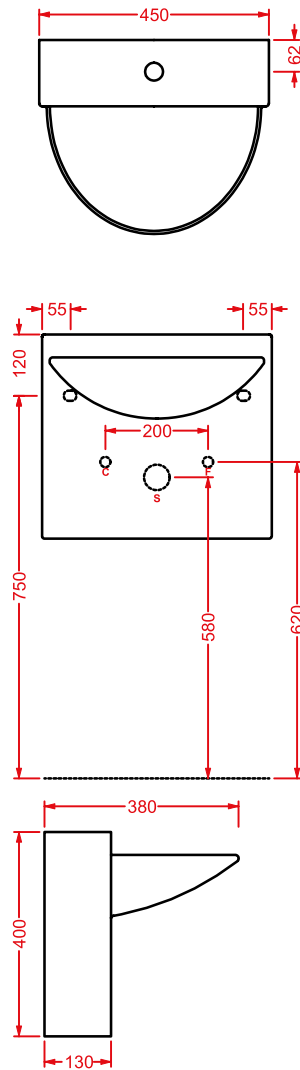

WLL001 WALL MINI

lavabo sospeso
wall-hung washbasin