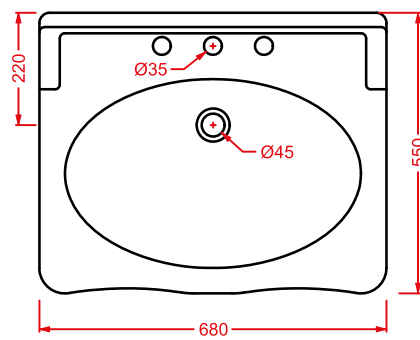

HEA015 HERMITAGE

struttura cromata lavabo 68
chromed structure washbasin 68