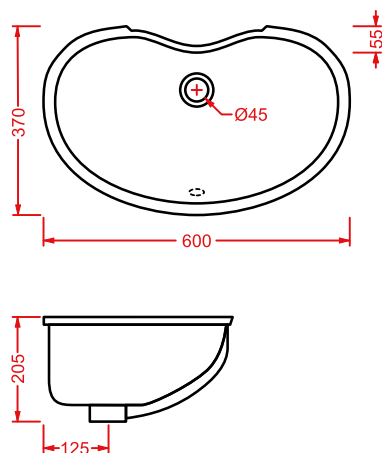

IDEA

IDL001 IDEA

lavabo sottopiano 60
under-countertop washbasin 60