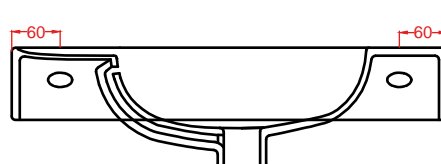

LML002 BRICK

lavamani sospeso
wall-hung handrinse basin