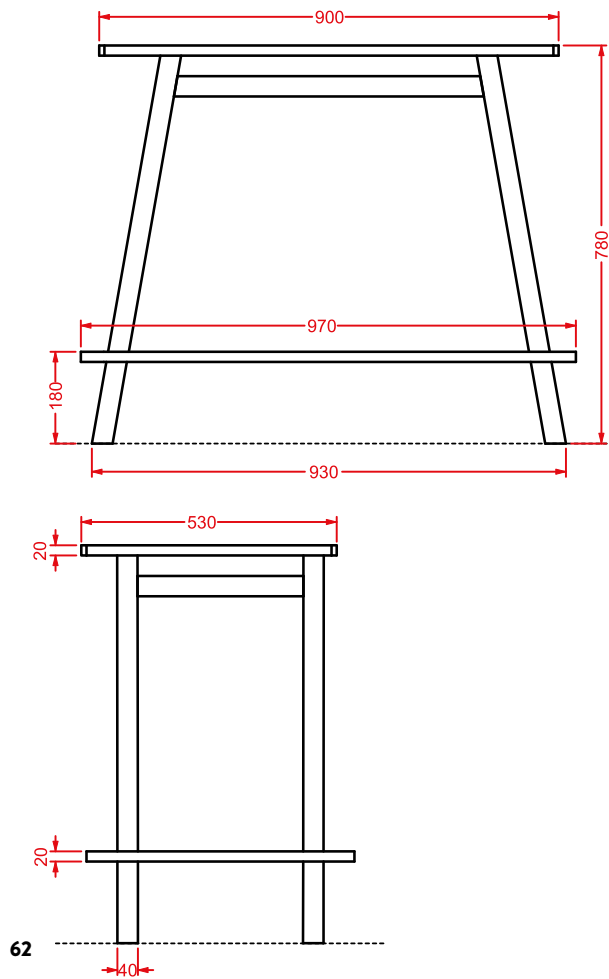

ACM011 TRAPEZIO

telaio legno
wood frame