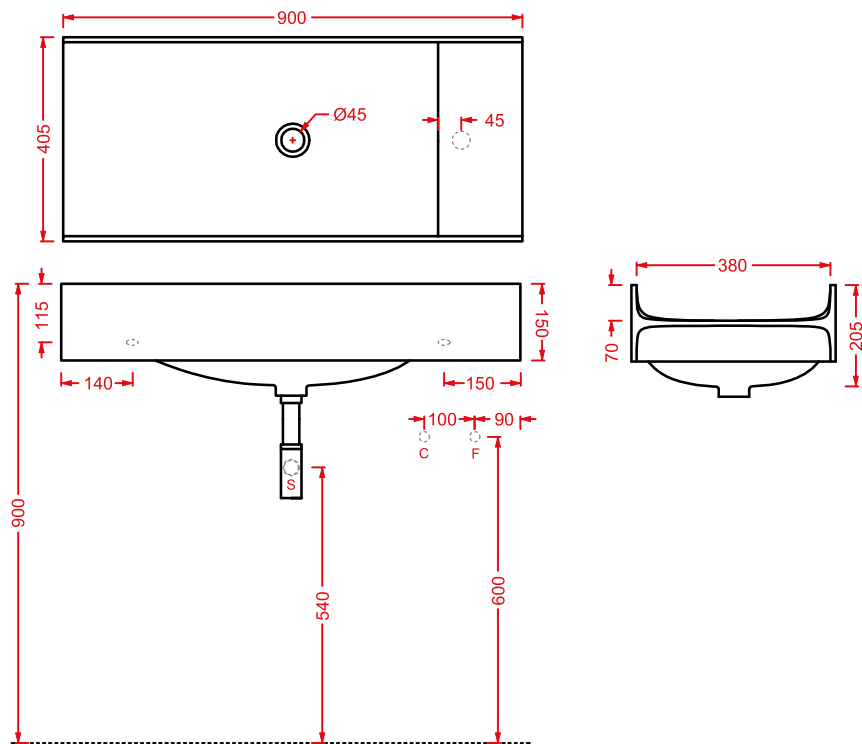

OSL011 TT

lavabo sospeso/appoggio in Livingtec satinato + porta salviette laterale in legno
wall-hung/countertop washbasin in satin Livingtec + lateral wood towel rail