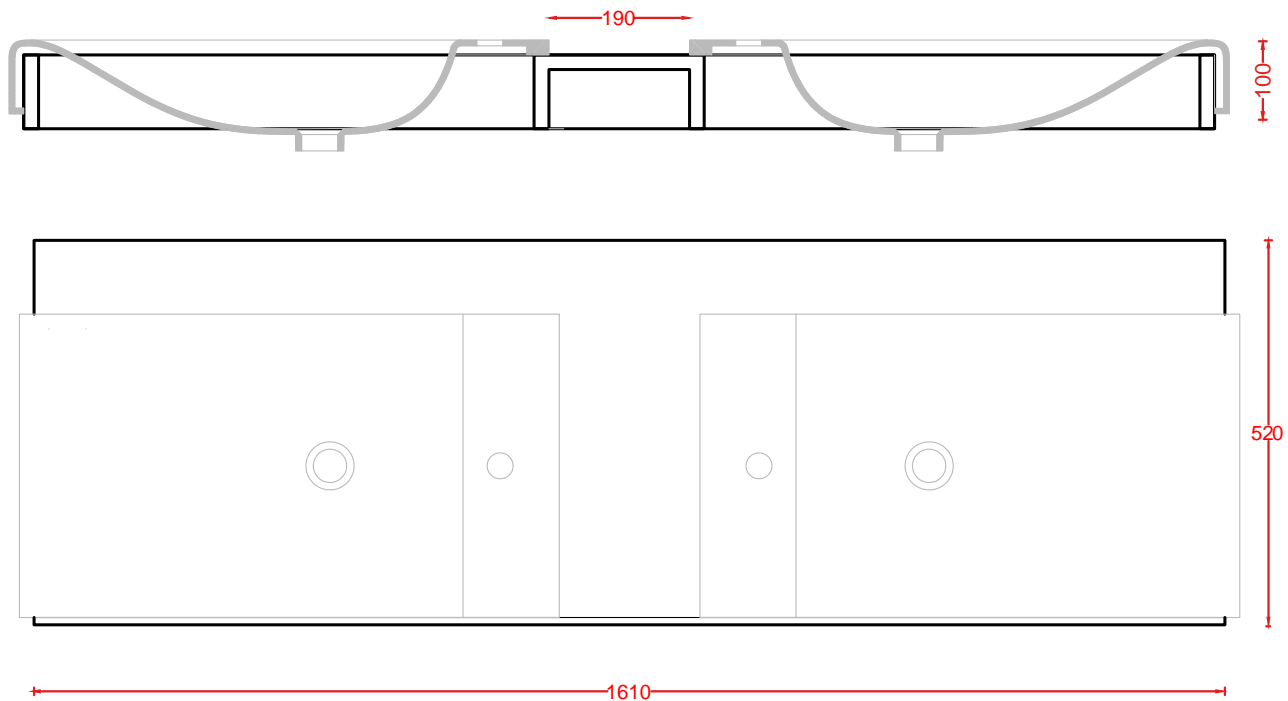

ACM036 MENSOLA TOWEL XL

mensola Towel doppia

double Towel top