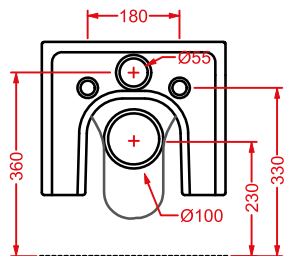

BKV001 BLOCK

vaso sospeso
wall-hung WC