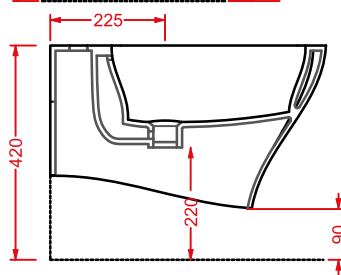

JZB001 JAZZ
bidet sospeso
wall-hung bidet