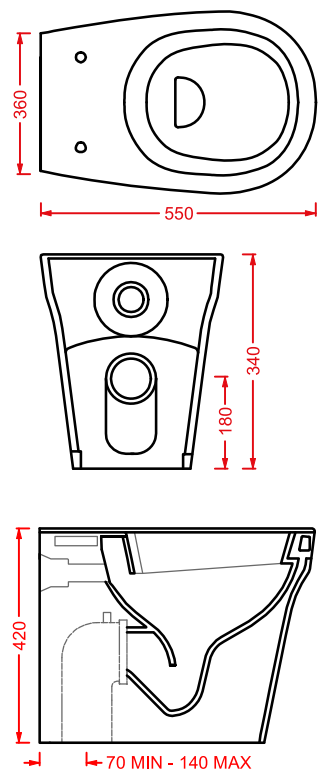

POV002 POP
vaso filomuro scarico traslato
back to wall WC adjustable flush