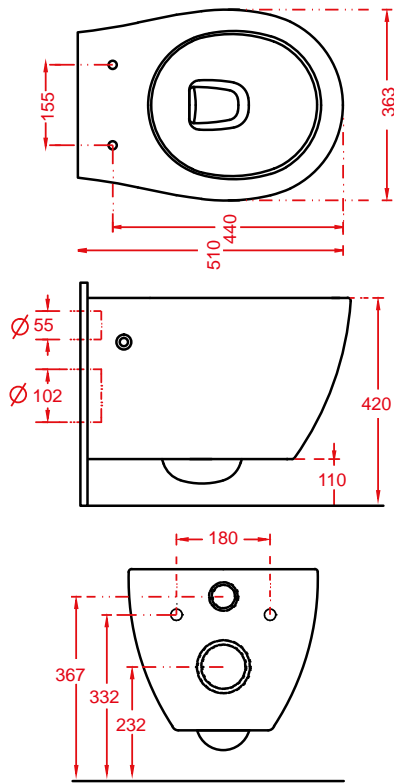

STV001 STEP
vaso sospeso
wall-hung WC