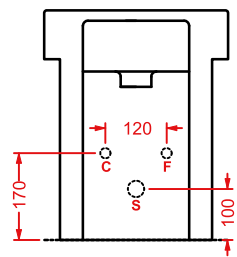

LFB004 LA FONTANA

bidet terra filomuro
back to wall bidet