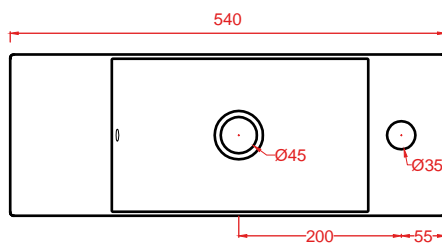

LML002 BRICK

lavamani sospeso
wall-hung handrinse basin