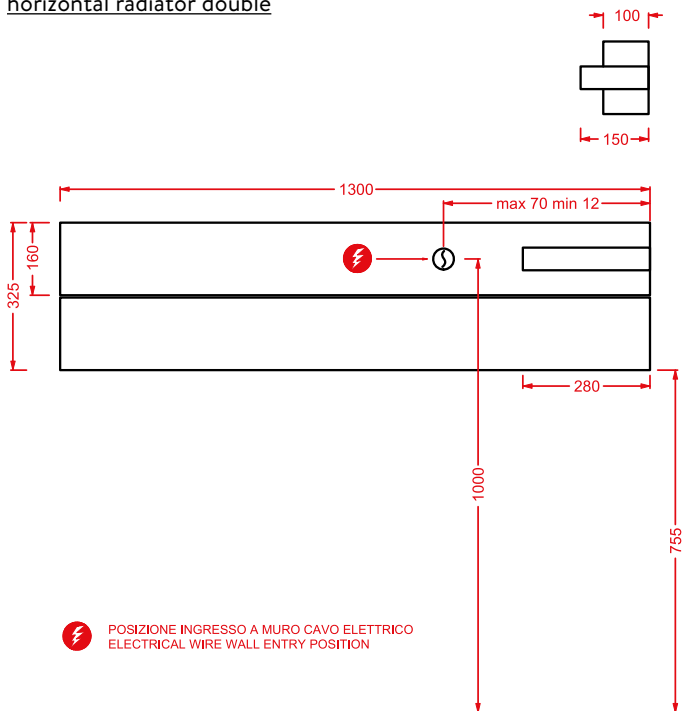

OSC007 SURF

radiatore orizzontale doppio
horizontal radiator double

*tutti i prodotti sono dotati di porta salviette cromato e kit di fissaggio every product has chromed towel holder and fitting system kit