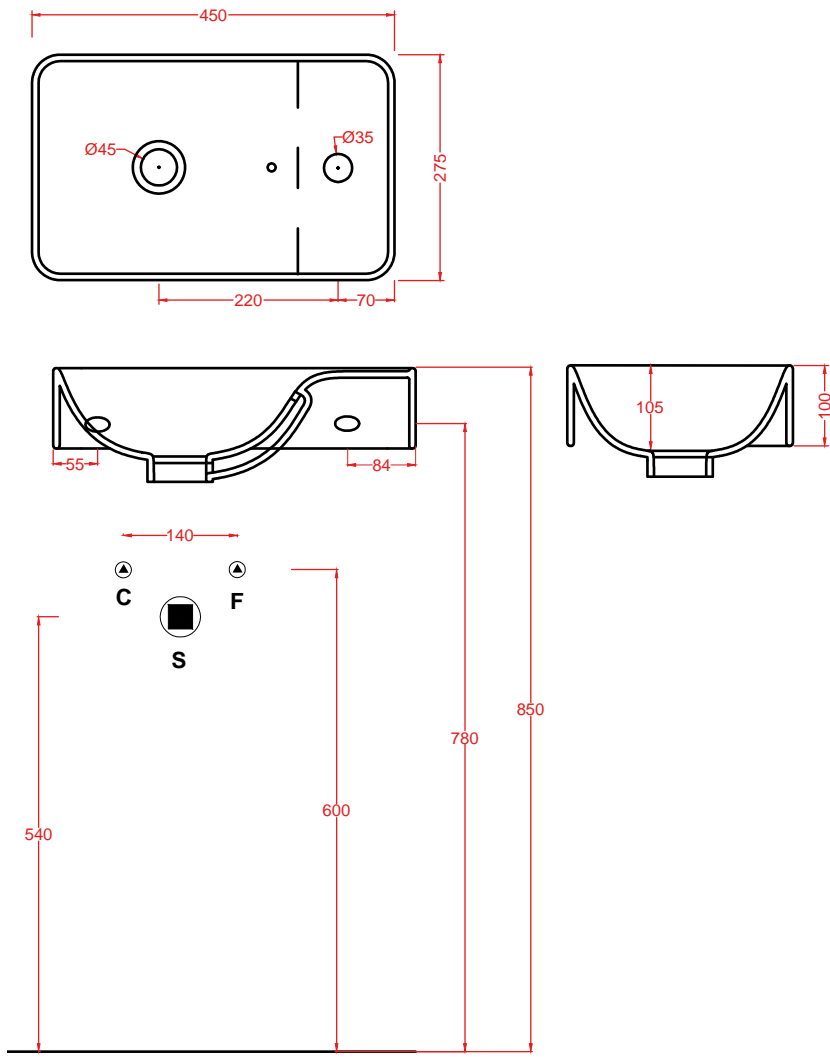

lavamani sospeso

wall-hung handrinse basin

JAZZ

Designed by Meneghello Paoelli Associati

JZL002
60 x 40

WASHBASINS - JAZZ

JAZZ | 60 x 40

lavabo appoggio