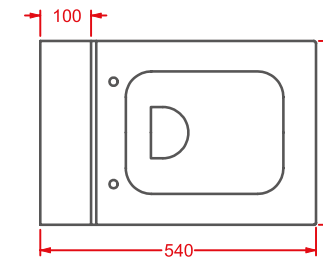

LFV001 LA FONTANA

vaso sospeso
wall-hung WC