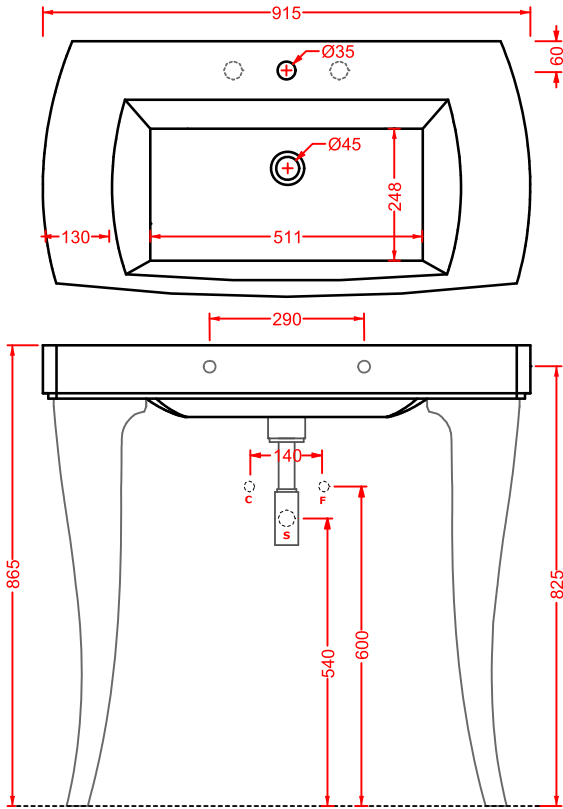

JZL001 + JZC002 JAZZ

consolle 91,5 sospesa/appoggio + coppia gambe ceramica
consolle 91,5 wall-hung/countertop + pair ceramic legs