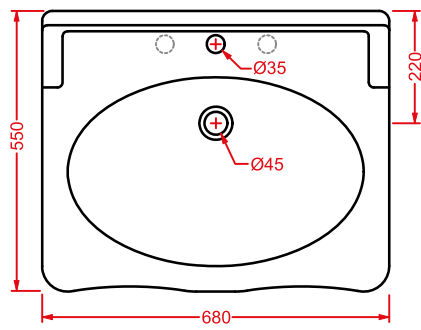

HEL002 + HEC002 HERMITAGE

lavabo 68 + colonna
washbasin 68 + column