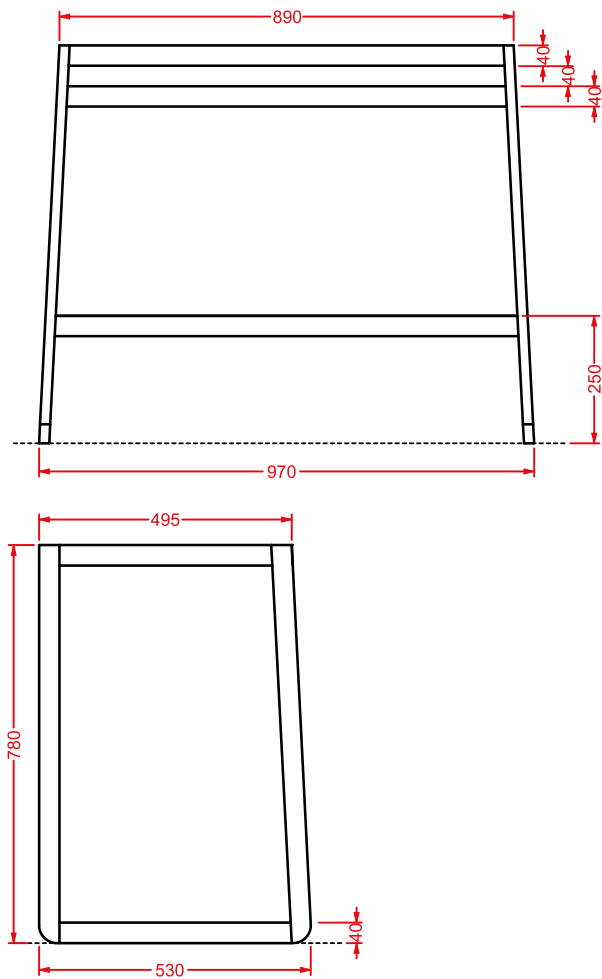

	TRAPEZIO 97 x 53 h 78				
●	ACM011	19	2	4	

telaio legno

wood frame

●	ACM012	19	2	4	
---	---------------	----	---	---	--

NAL001 NAKED SYSTEM

lavabo appoggio
countertop washbasin

ACM014 SLITTA

telaio legno
wood frame