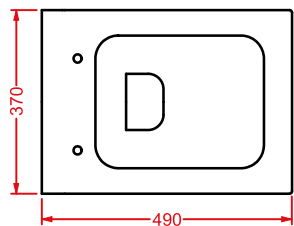

BKV001 BLOCK

vaso sospeso
wall-hung WC