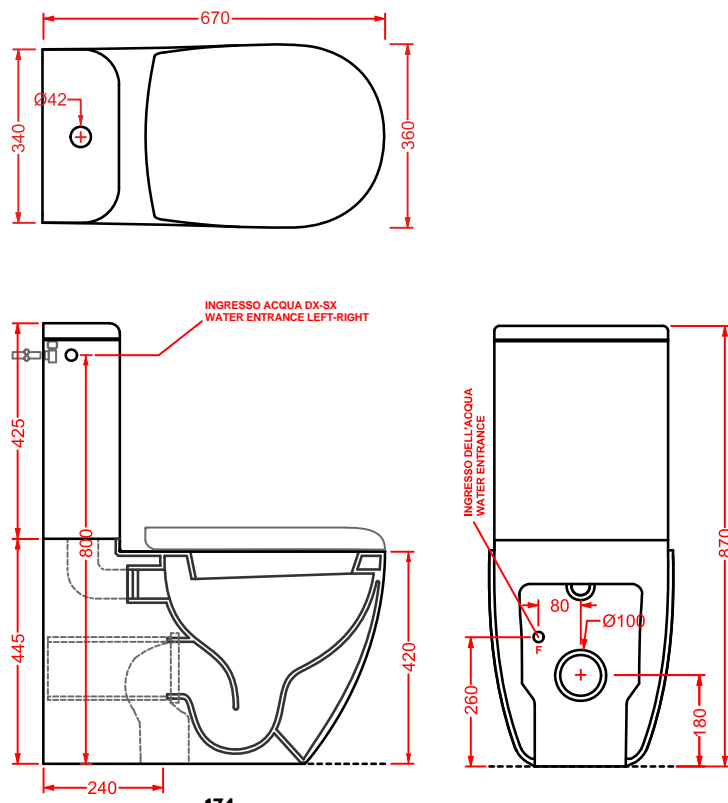

FLV003 + FLC001 FILE 2.0

vaso monoblocco + cassetta monoblocco
close-coupled WC + ceramic cistern