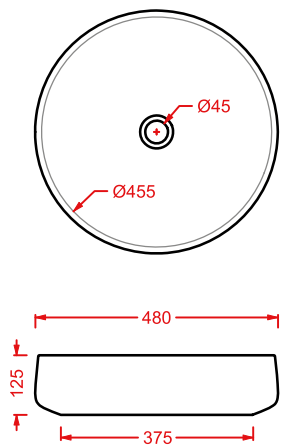

COL002 COGNAC 48
lavabo appoggio
countertop washbasin