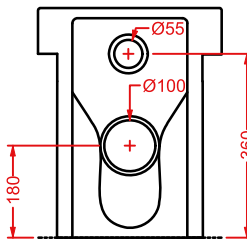

LFV005 LA FONTANA

vaso terra filomuro
back to wall WC