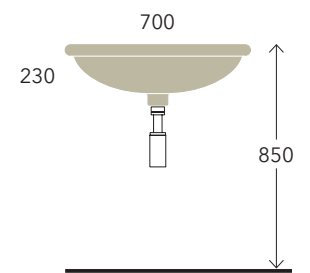

Miniwash 75 art. MWL75 + MWS