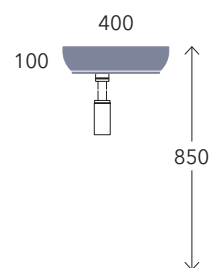

cm
40
49

Miniwash 48 art. MWL48 + MWS48

Pass 45x31 art. PS31LM

Pass 40x22 art. PS40LD

Twin Set 42 art. 5050/42S + TS01/42

Sospeso

wall mounted / suspendu / wandhängend

cm