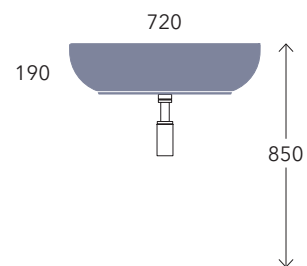

cm
70
79

Pass 72 art. PS72L