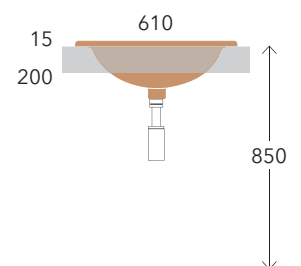

Twin Set 42 art. 5055/42

Twin Set 42 art. 5055/42C

Ovale art. 2026

Twin Set 52 art. 5055

Incasso

recessed / encastrable / Einbau

cm

40
59

Metro 54 art. 3029

60
69

Acquagrande 60 art. 5052/INC

Io 60 art. IO4260

Metro 61 art. 3032

cm
70
110

Nile 62 art. NL62INC

Io 75 art. IO4275