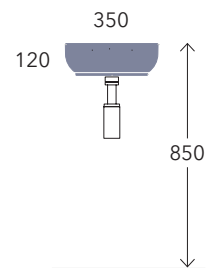

wall mounted / suspendu / wandhängend

cm

30
39

Pass 35x39 art. PS39LM

Pass 35x23 art. PS23LM

Pass 30x22 art. PS30LD

40
49

Miniwash 40 art. MWL40 + MWS40