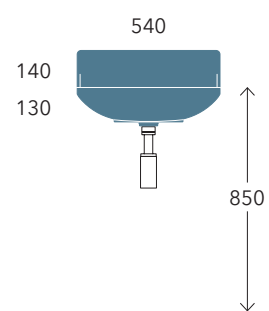

Pass 50 art. PS50L

Plate 54 art. PT54L

Twin Set 52 art. 5050/S + TS01/52

Sospeso

wall mounted / suspendu / wandhängend

cm

50
59

Twin Set 52 art. 5050/S + TS02/52