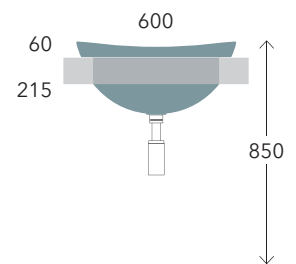

Twin Set 42 art. 5055/42

Twin Set 42 art. 5055/42C

Ovale art. 2026

Twin Set 52 art. 5055

Incasso

recessed / encastrable / Einbau

cm

40
59

Metro 54 art. 3029

60
69

Acquagrande 60 art. 5052/INC

Io 60 art. IO4260

Metro 61 art. 3032

cm
70
110

Nile 62 art. NL62INC

Io 75 art. IO4275

Io 90 art. IO4290

Acquagrande art. 5051/INC

Semincasso

semi-recessed / semi-encastrable / Halbeinbau

Una 75 art. UNA75L

cm
40
59

Roll 44 art. RL44S

Twin Set 42 art. 5054/42