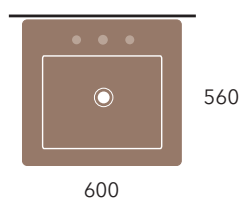

Acquagrande 60 art. 5052