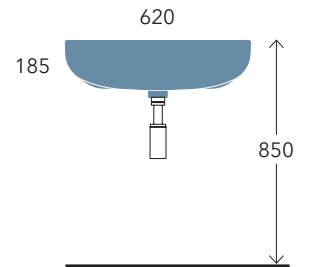

Sospeso

wall mounted / suspendu / wandhängend

cm

70
79

Como 70 art. CM70L