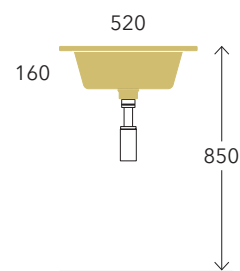

Sospeso

wall mounted / suspendu / wandhängend

cm

50
59

Volo 52 art. VL52L

60
69