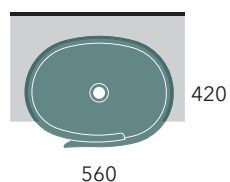

Roll 56 art. RL56S