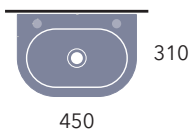

Pass 40x22 art. PS40LD