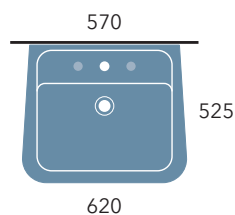

Como 62 art. CM62L