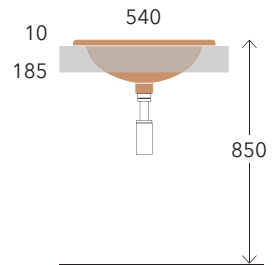

Twin Set 42 art. 5055/42

Twin Set 42 art. 5055/42C

Ovale art. 2026

Twin Set 52 art. 5055

Incasso

recessed / encastrable / Einbau

cm

40
59

Metro 54 art. 3029

60
69

Acquagrande 60 art. 5052/INC

Io 60 art. IO4260

Metro 61 art. 3032

cm
70
110

Nile 62 art. NL62INC

Io 75 art. IO4275