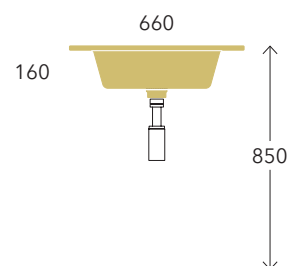

Pass 62 art. PS62L

cm
60
69

Plate 64 art. PT64L

Sprint 64 art. SR64L

Void 60 art. VD60L

Volo 66 art. VL66L

Sospeso

wall mounted / suspendu / wandhängend