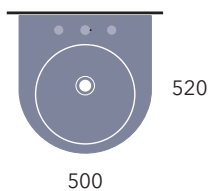

Pass 50 art. PS50L

Plate 54 art. PT54L

Twin Set 52 art. 5050/S + TS01/52

Sospeso

wall mounted / suspendu / wandhängend

cm

50
59

Twin Set 52 art. 5050/S + TS02/52