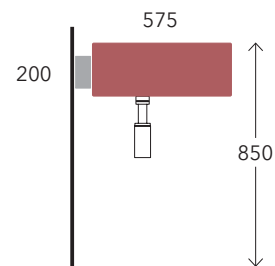

Pass 50 art. PS50L

Plate 54 art. PT54L

Twin Set 52 art. 5050/S + TS01/52

Sospeso

wall mounted / suspendu / wandhängend

cm

50
59

Twin Set 52 art. 5050/S + TS02/52