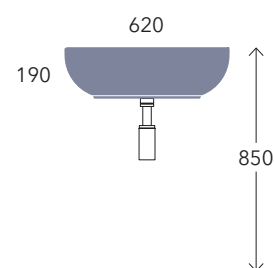

Sospeso

wall mounted / suspendu / wandhängend

cm

60
69

Miniwash 60 art. MW60S

Pass 62 art. PS62L