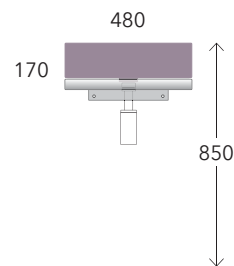

Pass 45x31 art. PS31LM