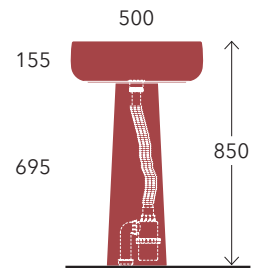

freestanding / autoportant / freistehend

cm

50
79

Twin Column art. 5050/COLC + 5050/42C

Bonola 50 art. BN50A + BN50C

Fonte 70 art. FN70L + FN70C

Monoroll art. MR44C

Colori e finiture