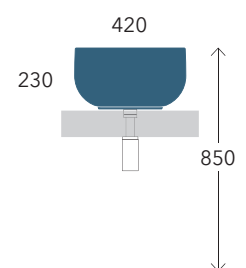

40
49

Pass 45x31 art. PS31LM

Pass 40x22 art. PS40LD

Roll 44 art. RL44L

Saltodacqua art. SD42L

cm
40
49

Twin Set 42 art. 5050/42A

Twin Set 42 art. 5050/42C