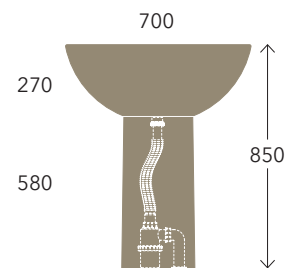

freestanding / autoportant / freistehend

cm

50
79

Twin Column art. 5050/COLC + 5050/42C

Bonola 50 art. BN50A + BN50C

Fonte 70 art. FN70L + FN70C

Monoroll art. MR44C

Colori e finiture