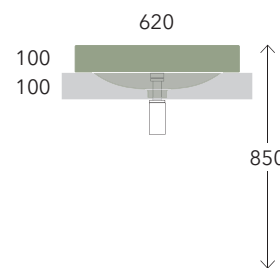

Twin Set 42 art. 5055/42

Twin Set 42 art. 5055/42C

Ovale art. 2026

Twin Set 52 art. 5055

Incasso

recessed / encastrable / Einbau

cm

40
59

Metro 54 art. 3029

60
69

Acquagrande 60 art. 5052/INC

Io 60 art. IO4260

Metro 61 art. 3032

cm
70
110

Nile 62 art. NL62INC

Io 75 art. IO4275