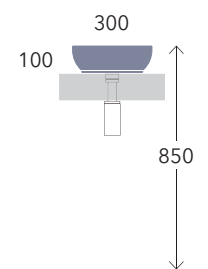

Appoggio

countertop / à poser / Aufsatz

Saltodacqua art. SD42L

cm
30
39

Acquababy art. 5088

Pass 35x39 art. PS39LM

Pass 35x23 art. PS23LM

Pass 30x22 art. PS30LD