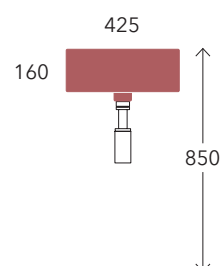

cm
40
49

Miniwash 48 art. MWL48 + MWS48

Pass 45x31 art. PS31LM

Pass 40x22 art. PS40LD

Twin Set 42 art. 5050/42S + TS01/42

Sospeso

wall mounted / suspendu / wandhängend

cm