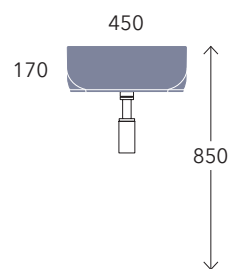

Pass 40x22 art. PS40LD