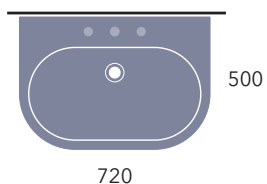

Pass 72 art. PS72L