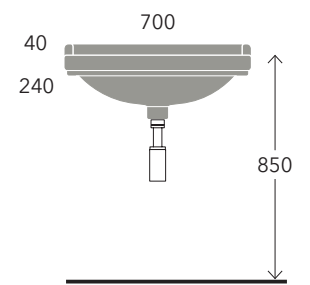

Sospeso

wall mounted / suspendu / wandhängend

cm

70
79

Efi 70 art. 6006