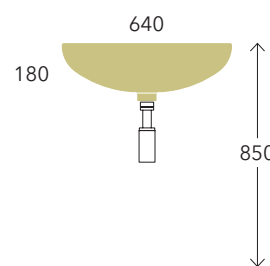

Pass 62 art. PS62L

cm
60
69

Plate 64 art. PT64L

Sprint 64 art. SR64L

Void 60 art. VD60L

Volo 66 art. VL66L

Sospeso

wall mounted / suspendu / wandhängend