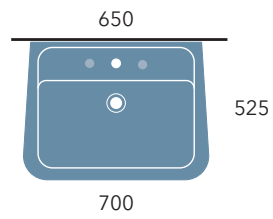

Como 70 art. CM70L