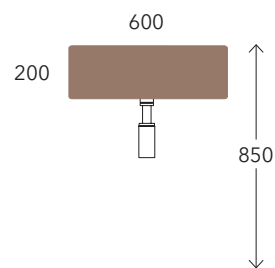

Sospeso

wall mounted / suspendu / wandhängend

cm

50
59

60
69

Acquagrande 60 art. 5052