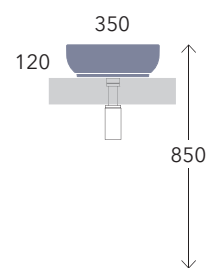

Appoggio

countertop / à poser / Aufsatz

Saltodacqua art. SD42L

cm
30
39

Acquababy art. 5088

Pass 35x39 art. PS39LM

Pass 35x23 art. PS23LM

Pass 30x22 art. PS30LD