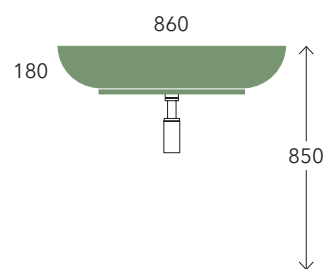

Sospeso

wall mounted / suspendu / wandhängend

cm

70
79

80
89

Nuda 85 art. 5080

90
120