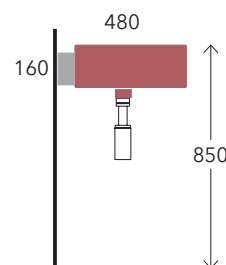

Sospeso

wall mounted / suspendu / wandhängend

cm

40
49

Twin Set 42 art. 5050/42S + TS02/42

50
59