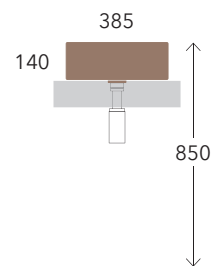

Appoggio

countertop / à poser / Aufsatz

Saltodacqua art. SD42L

cm
30
39

Acquababy art. 5088

Pass 35x39 art. PS39LM

Pass 35x23 art. PS23LM

Pass 30x22 art. PS30LD