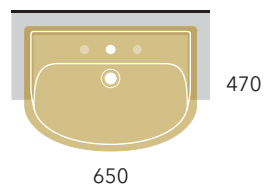

Universale 65 art. 76