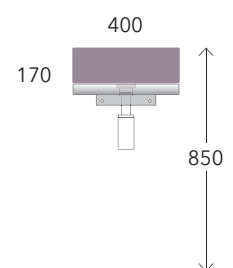

wall mounted / suspendu / wandhängend

cm

30
39

Pass 35x39 art. PS39LM

Pass 35x23 art. PS23LM

Pass 30x22 art. PS30LD

40
49

Miniwash 40 art. MWL40 + MWS40