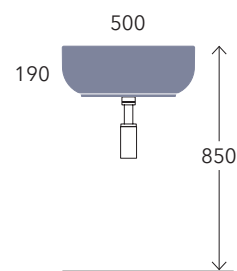

Pass 50 art. PS50L

Plate 54 art. PT54L

Twin Set 52 art. 5050/S + TS01/52

Sospeso

wall mounted / suspendu / wandhängend

cm

50
59

Twin Set 52 art. 5050/S + TS02/52