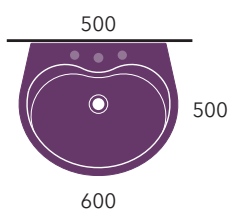

Pass 62 art. PS62L

cm
60
69

Plate 64 art. PT64L

Sprint 64 art. SR64L

Void 60 art. VD60L

Volo 66 art. VL66L

Sospeso

wall mounted / suspendu / wandhängend