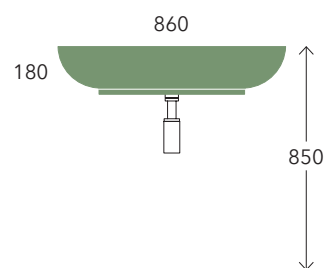

Sospeso

wall mounted / suspendu / wandhängend

cm

70
79

80
89

Nuda 85 art. 5081

90
120