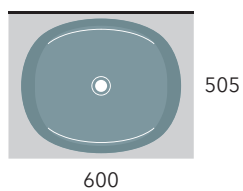

Twin Set 42 art. 5055/42

Twin Set 42 art. 5055/42C

Ovale art. 2026

Twin Set 52 art. 5055

Incasso

recessed / encastrable / Einbau

cm

40
59

Metro 54 art. 3029

60
69

Acquagrande 60 art. 5052/INC

Io 60 art. IO4260

Metro 61 art. 3032

cm
70
110

Nile 62 art. NL62INC

Io 75 art. IO4275