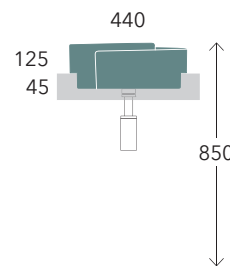

Io 90 art. IO4290

Acquagrande art. 5051/INC

Semincasso

semi-recessed / semi-encastrable / Halbeinbau

Una 75 art. UNA75L

cm
40
59

Roll 44 art. RL44S

Twin Set 42 art. 5054/42