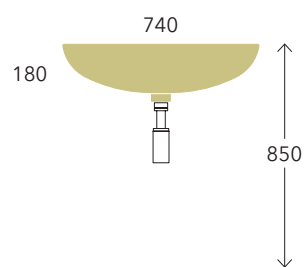

cm
70
79

Sprint 74 art. SR74L