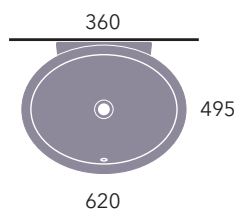

Dip art. DP482