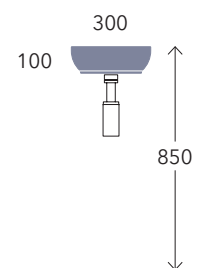

wall mounted / suspendu / wandhängend

cm

30
39

Pass 35x39 art. PS39LM

Pass 35x23 art. PS23LM

Pass 30x22 art. PS30LD

40
49

Miniwash 40 art. MWL40 + MWS40