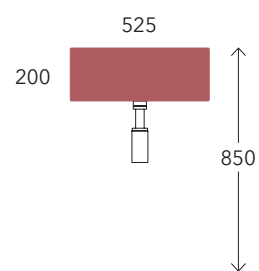

Pass 50 art. PS50L

Plate 54 art. PT54L

Twin Set 52 art. 5050/S + TS01/52

Sospeso

wall mounted / suspendu / wandhängend

cm

50
59

Twin Set 52 art. 5050/S + TS02/52