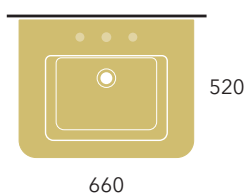

Pass 62 art. PS62L

cm
60
69

Plate 64 art. PT64L

Sprint 64 art. SR64L

Void 60 art. VD60L

Volo 66 art. VL66L

Sospeso

wall mounted / suspendu / wandhängend