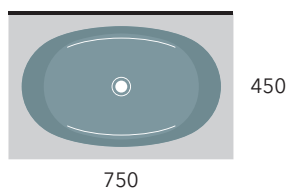

Twin Set 42 art. 5055/42

Twin Set 42 art. 5055/42C

Ovale art. 2026

Twin Set 52 art. 5055

Incasso

recessed / encastrable / Einbau

cm

40
59

Metro 54 art. 3029

60
69

Acquagrande 60 art. 5052/INC

Io 60 art. IO4260

Metro 61 art. 3032

cm
70
110

Nile 62 art. NL62INC

Io 75 art. IO4275

Io 90 art. IO4290

Acquagrande art. 5051/INC

Semincasso

semi-recessed / semi-encastrable / Halbeinbau

Una 75 art. UNA75L

cm
40
59

Roll 44 art. RL44S

Twin Set 42 art. 5054/42