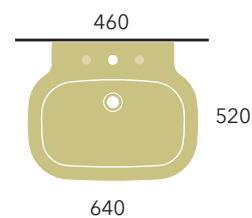

Pass 62 art. PS62L

cm
60
69

Plate 64 art. PT64L

Sprint 64 art. SR64L

Void 60 art. VD60L

Volo 66 art. VL66L

Sospeso

wall mounted / suspendu / wandhängend