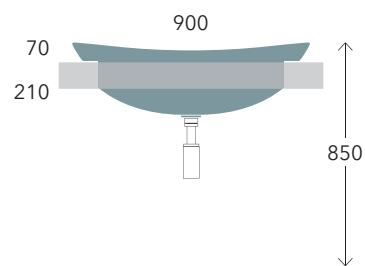

Acquagrande art. 5051/INC