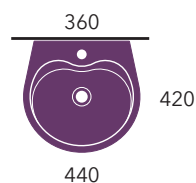

Void 44 art. VD44L