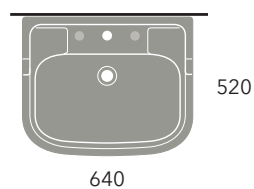

Efi 64 art. 6007