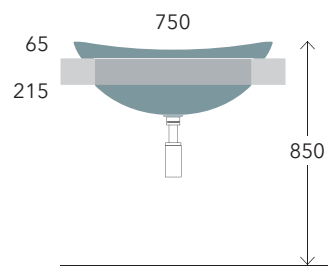

Twin Set 42 art. 5055/42

Twin Set 42 art. 5055/42C

Ovale art. 2026

Twin Set 52 art. 5055

Incasso

recessed / encastrable / Einbau

cm

40
59

Metro 54 art. 3029

60
69

Acquagrande 60 art. 5052/INC

Io 60 art. IO4260

Metro 61 art. 3032

cm
70
110

Nile 62 art. NL62INC

Io 75 art. IO4275

Io 90 art. IO4290

Acquagrande art. 5051/INC

Semincasso

semi-recessed / semi-encastrable / Halbeinbau

Una 75 art. UNA75L

cm
40
59

Roll 44 art. RL44S

Twin Set 42 art. 5054/42