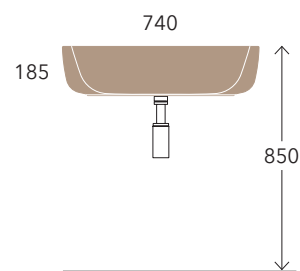

cm
70
79

Monò 74 art. MN74L