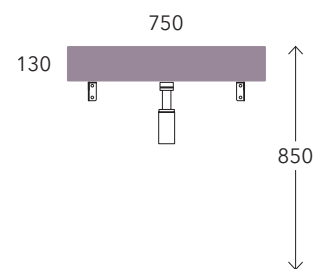

Sospeso

wall mounted / suspendu / wandhängend

cm

70
79