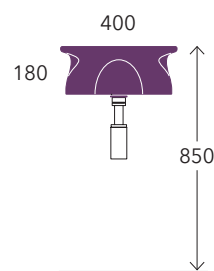

Sospeso

wall mounted / suspendu / wandhängend

cm

40
49

Void 44 art. VD44L

50
59