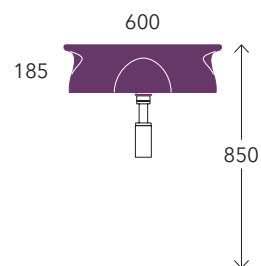

Pass 62 art. PS62L

cm
60
69

Plate 64 art. PT64L

Sprint 64 art. SR64L

Void 60 art. VD60L

Volo 66 art. VL66L

Sospeso

wall mounted / suspendu / wandhängend