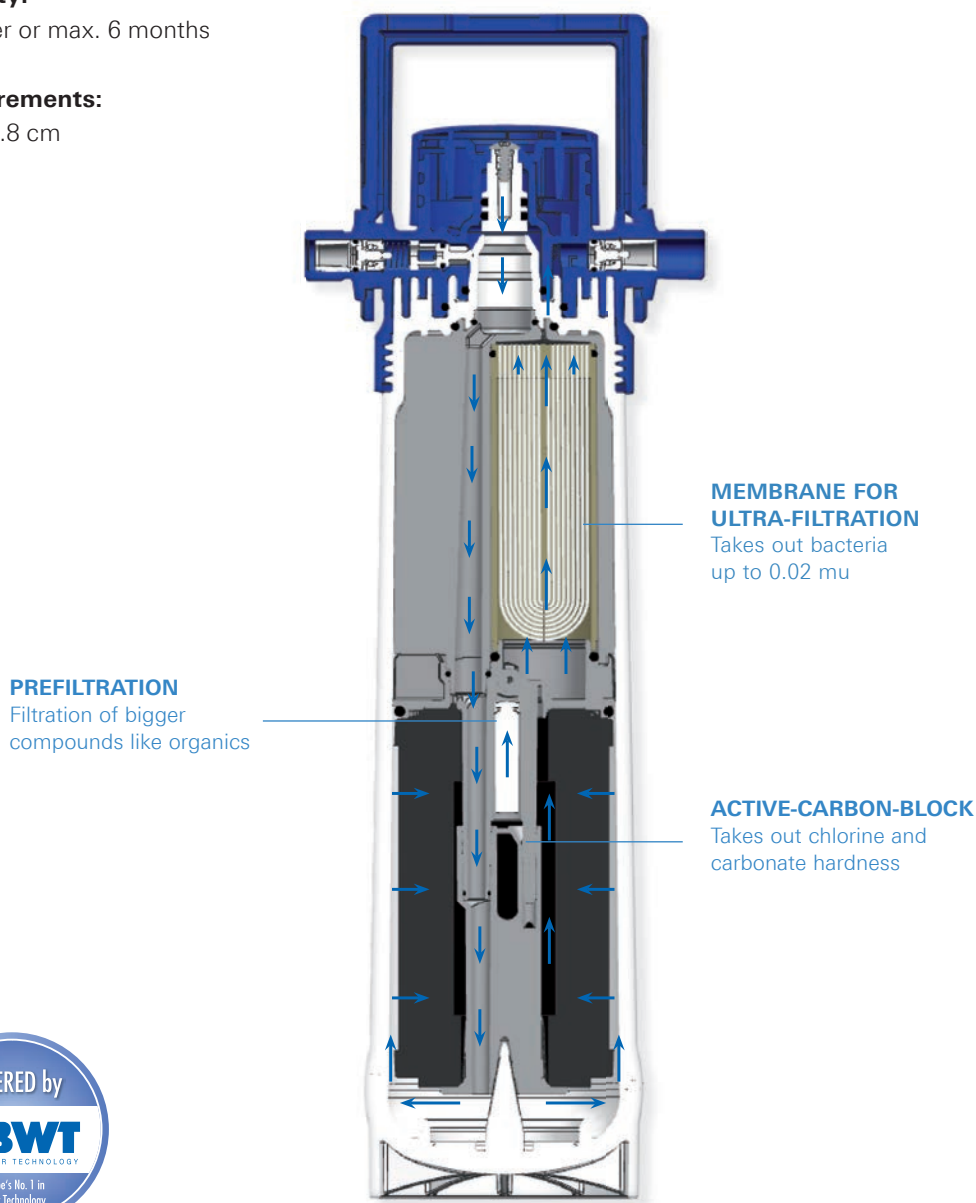

GROHE BLUE ULTRASAFE FILTER DETAILS

Proposition:

Improvement of Water Quality

Technology:

Carbon Block with Ultra Filtration

Type:

Wodapur

Input Water:

Drinking water quality is not needed, however the filter has only be to used with tap water of the local water supplier (no fountain water)

Benefit:

Filters chlorine and organic compounds, reduces the carbonate hardness, takes out every bacteria up to 0.02 mu

Capacity:

600 Liter or max. 6 months

Measurements:

31.5 x 8.8 cm