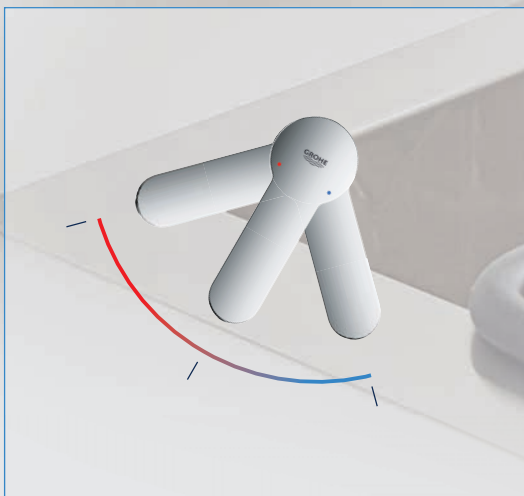

Take your kitchen to the next level with the new Eurosmart pull-out kitchen faucet. Equipped with the basic features of Eurosmart and adding a functional pull-out dual spray, Eurosmart pull-out will help you do your daily kitchen tasks with just tip of your finger. The pull-out dual spray gives you a greater operating radius of the faucet while offering easy switching between two sprays. The EasyDock mechanism guarantees easy retraction and smooth docking for your spray head, every time. Eurosmart pull-out comes with a shiny chrome surface or a matt SuperSteel finish to fit your kitchen perfectly.

VISIT US ONLINE

[KITCHEN >](#)

EUROSMART

30 305 000
Sink mixer low spout
with pull-out dual spray

Integrated temperature limiter

No scalding on hot surfaces thanks to 100% **GROHE CoolTouch**.

Lead and nickel free

EasyDock

35mm cartridge with integrated temperature limiter

MODERN SHAPE & SMART TECHNOLOGY

GROHE cartridge with integrated temperature limiter Can be individually set to the desired maximum water temperature.

**Pull-out
dual spray**

**SpeedClean
mousseur**

EasyExchange

The aerator is easy to install
and de-install using just a coin.

33 281 002 / 33 281 DC2

Sink mixer low spout
lead & nickel free

33 281 20E

with GROHE EcoJoy