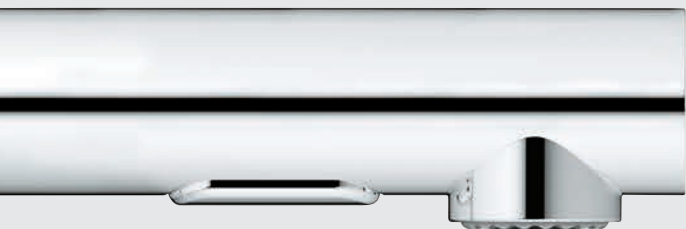

TYPES OF SPOUTS

Our range of spout options let you combine comfort and convenience with great design flexibility. Our spouts come in a variety of heights, from a compact low spout for small spaces to a high spout perfect for filling pots, as well as in a choice of U, C or L-shape to perfectly suit your style. Need even more flexibility? Our spouts that swivel or feature pull-down spray heads offer extra reach, power and performance for busy kitchens.