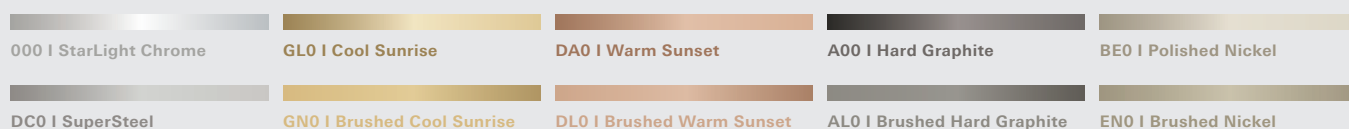

GROHE PVD

UNRIVALED HARD AND SCRATCH RESISTANT.

MADE-TO-LAST SURFACES RANGING FROM PRECIOUS MATT TO SHINY LIKE A DIAMOND.

GROHE faucets are made to look as beautiful decades on as they did the day you first fell in love with them. The special recipe to success lies in our long-lasting surface quality. GROHE uses state-of-the-art technology to deliver exceptional quality finishes. The physical vapour deposition (PVD) process ensures that the surface composition is three-times harder, delivering glistening gold or sophisticated stainless-steel finishes. As well as being harder, the surface is also ten times more scratch resistant, so it can be cherished for a lifetime.

NEW COLOURS