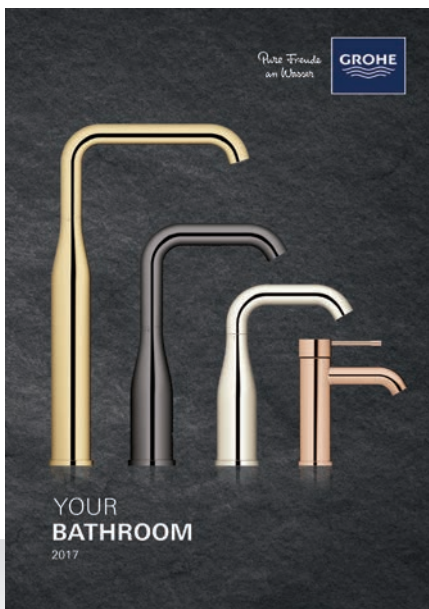

Just scan the QR codes to view the latest brochures as download or PDF on your tablet or smartphone. Or visit the world of GROHE at grohe.com

Pure Freude
im Wasser

GROHE

UNBOTTLED
WATER

REFRESH WITH GROHE BLUE HOME

BLUE HOME BROCHURE

WATER. INTELLIGENCE. ENJOYMENT.
MAGAZIN

BATH BROCHURE

SPA BROCHURE

CERAMICS BROCHURE

SENSIA ARENA BROCHURE

RAPIDO SMARTBOX BROCHURE

A GLOBALLY CONNECTED COMPANY