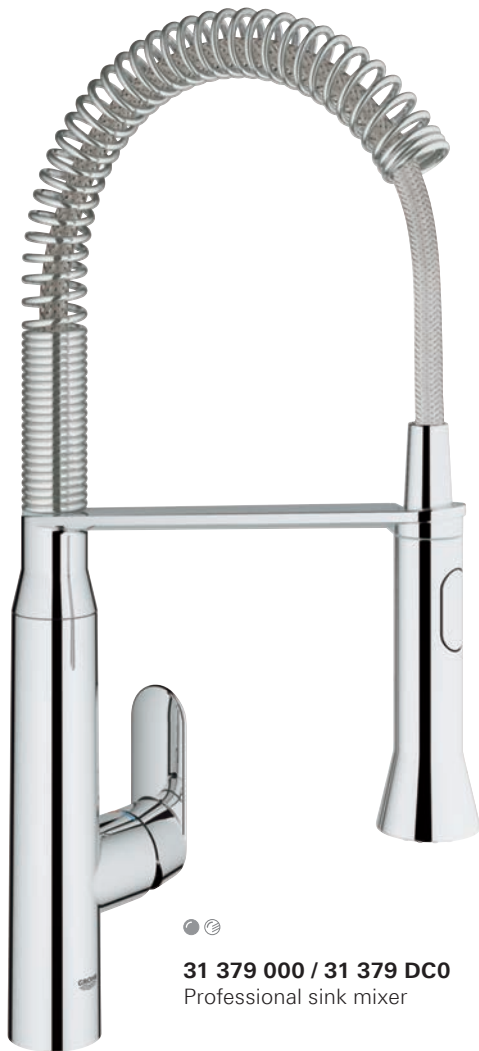

GROHE **K7**

Sleek and striking, the K7 range offers a professional-style kitchen faucet in two spout heights, featuring a 360° turnable spring arm for maximum flexibility and a solid metal spray which allows for easy switching between mousseur and spray function. The K7 range also offers a swivel spout and variants with extractable dual spray and side sprays which guarantee the highest performance levels as well as stunning design. The K7 collection offers the ultimate flexibility for kitchens where performance really matters.

VISIT US ONLINE

[KITCHEN >](#)

32 950 000
Professional sink mixer

32 176 000
Sink mixer
with pull-out dual spray

31 379 000 / 31 379 DC0
Professional sink mixer

32 950 000 / 32 950 DC0
Professional sink mixer