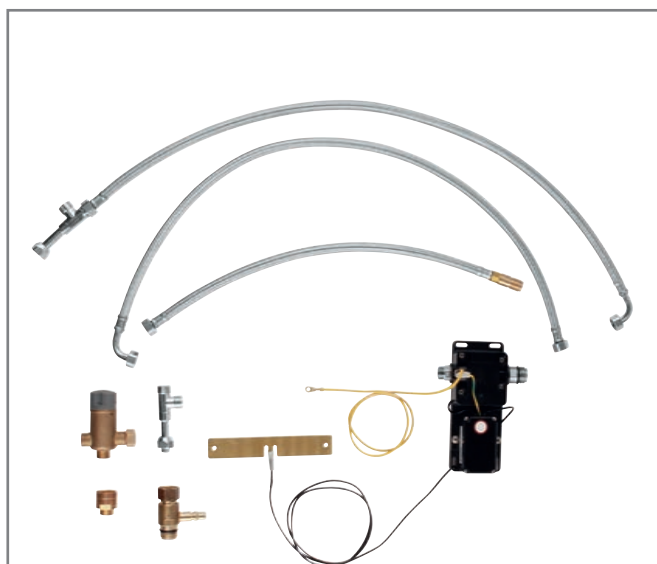

30 311 000
Electronic Sink Mixer
L-spout
with pull-out dual spray

FOOTCONTROL

Just touch the bottom side of the cabinet with a gentle tap of your foot to turn the faucet ON and OFF.

GROHE FOOTCONTROL

For kitchens where time is of the essence and convenience is a must, why not go hands-free? GROHE's new FootControl faucets can be turned On and Off with a gentle tap of your foot on the base unit, leaving your hands free and your faucet spotless at all times. Three of our most popular faucets come with this innovative FootControl technology, or you can retro-fit the feature to any GROHE pull-out kitchen faucet. To say goodbye to germs, mess and hassle, simply tap your feet!