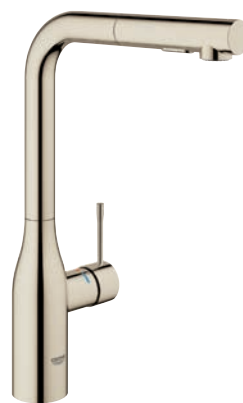

POLISHED NICKEL | **BE0**