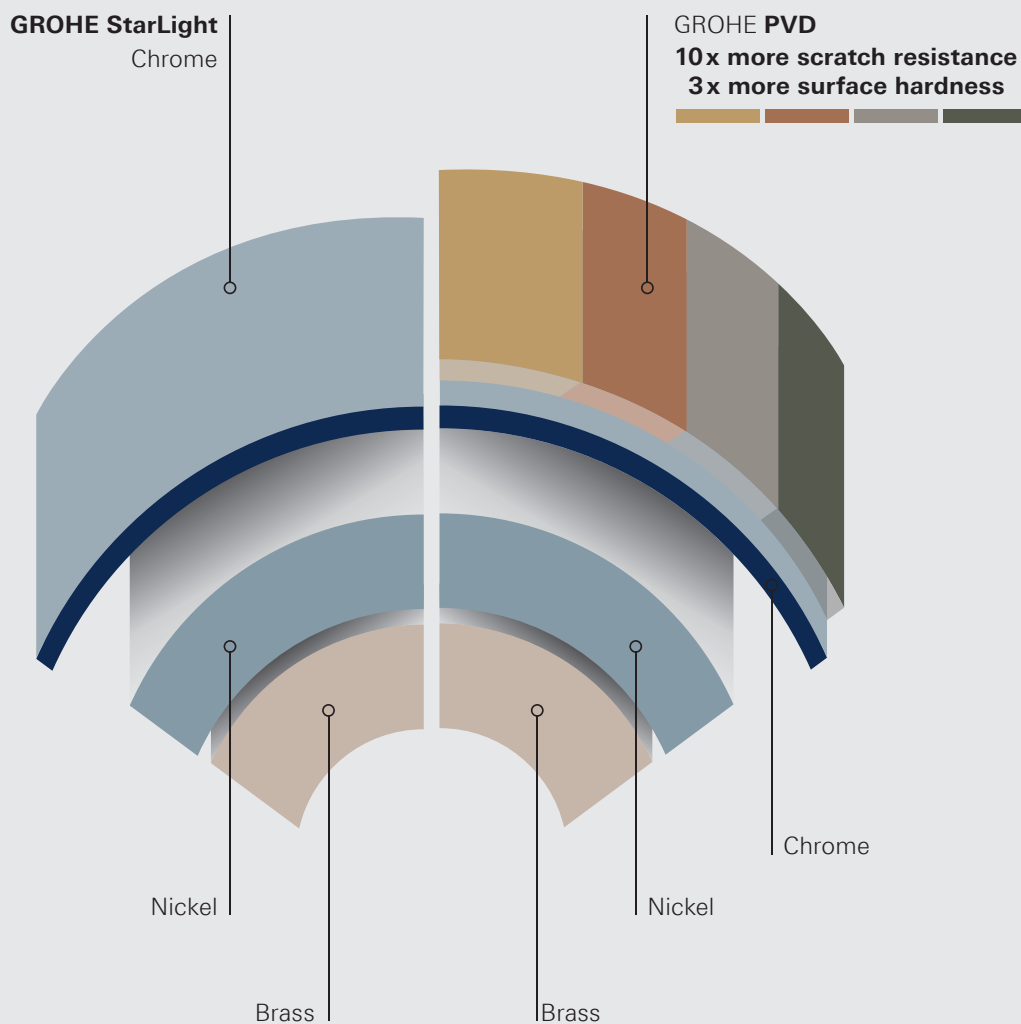

GROHE PVD

UNRIVALED HARD AND SCRATCH RESISTANT.

MADE-TO-LAST SURFACES RANGING FROM PRECIOUS MATT TO SHINY LIKE A DIAMOND.

GROHE faucets are made to look as beautiful decades on as they did the day you first fell in love with them. The special recipe to success lies in our long-lasting surface quality. GROHE uses state-of-the-art technology to deliver exceptional quality finishes. The physical vapour deposition (PVD) process ensures that the surface composition is three-times harder, delivering glistening gold or sophisticated stainless-steel finishes. As well as being harder, the surface is also ten times more scratch resistant, so it can be cherished for a lifetime.

NEW COLOURS