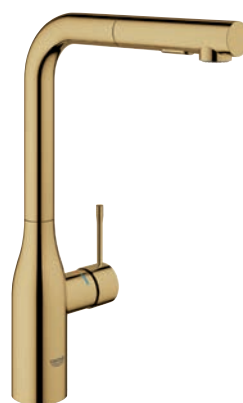

COOL SUNRISE | **GL0**