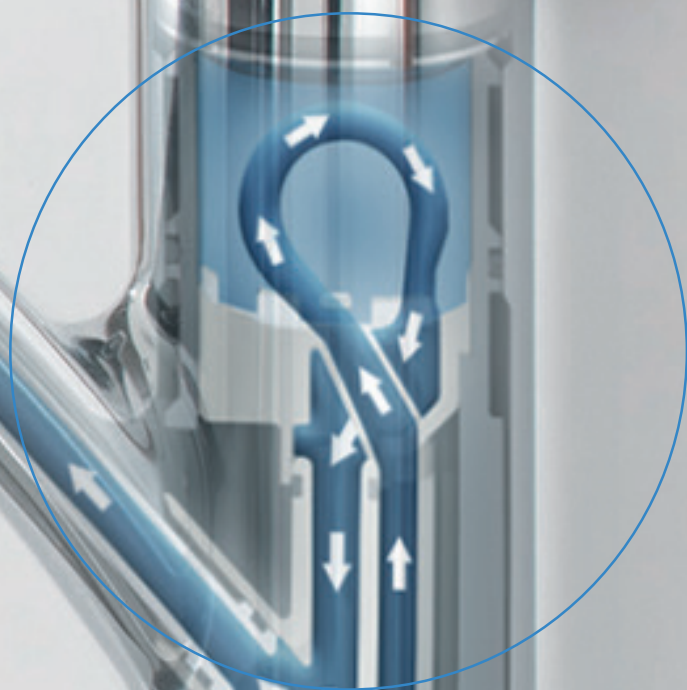

GROHE **ZERO** (Lead+Nickel **FREE**)

No contact of water with lead and nickel due to isolated inner water ways.

Available on following lines:
Eurosmart, Eurodisc Cosmopolitan, Europlus
Concetto, Essence New

GROHE BRAND	4
KITCHEN FEATURES	10
› GROHE WATER SYSTEMS	30
GROHE BLUE PURE	34
GROHE BLUE ACCESSORIES	40
GROHE RED	44
GROHE PREMIUM LIFESTYLE COLLECTIONS	52
GROHE PERFORMANCE LINES	108
GROHE SOAP DISPENSERS	148