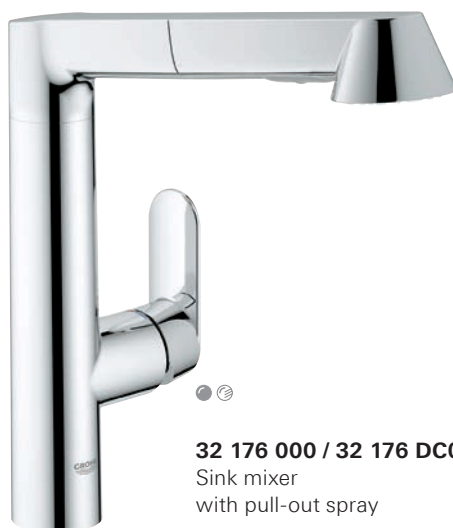

Colour options:

● 000 | StarLight Chrome | ◉ DC0 | SuperSteel