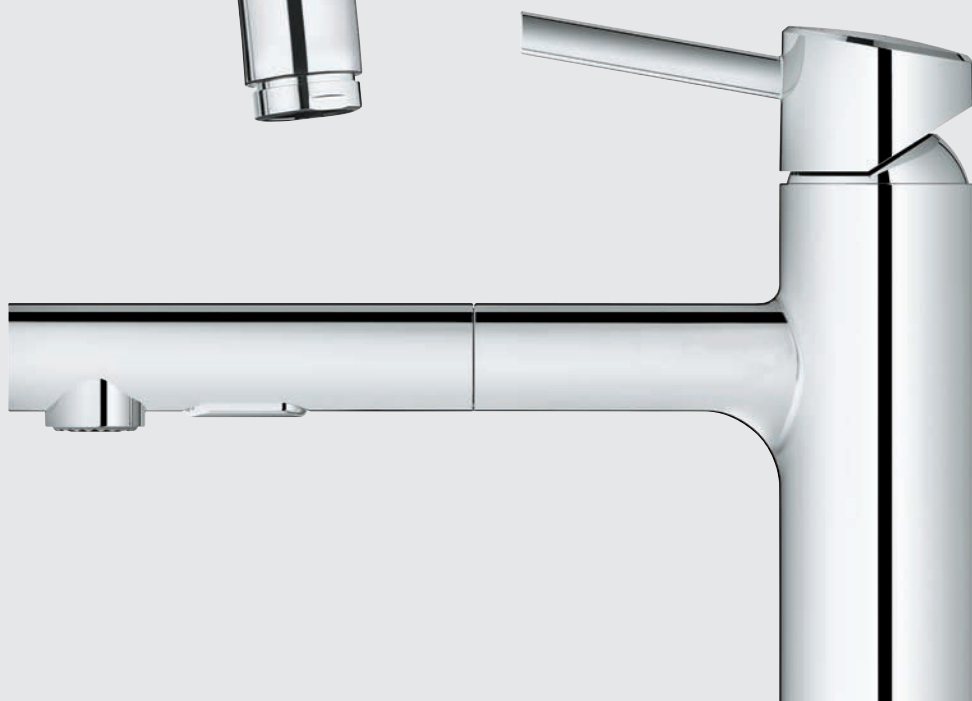

EASYTOUCH

Just touch the faucet at any point with your wrist, elbow or just your fingertip to turn the faucet ON and OFF.

31 360 001
Electronic Sink Mixer
L-spout
with pull-out dual spray

TYPES OF SPOUTS

Our range of spout options let you combine comfort and convenience with great design flexibility. Our spouts come in a variety of heights, from a compact low spout for small spaces to a high spout perfect for filling pots, as well as in a choice of U, C or L-shape to perfectly suit your style. Need even more flexibility? Our spouts that swivel or feature pull-down spray heads offer extra reach, power and performance for busy kitchens.