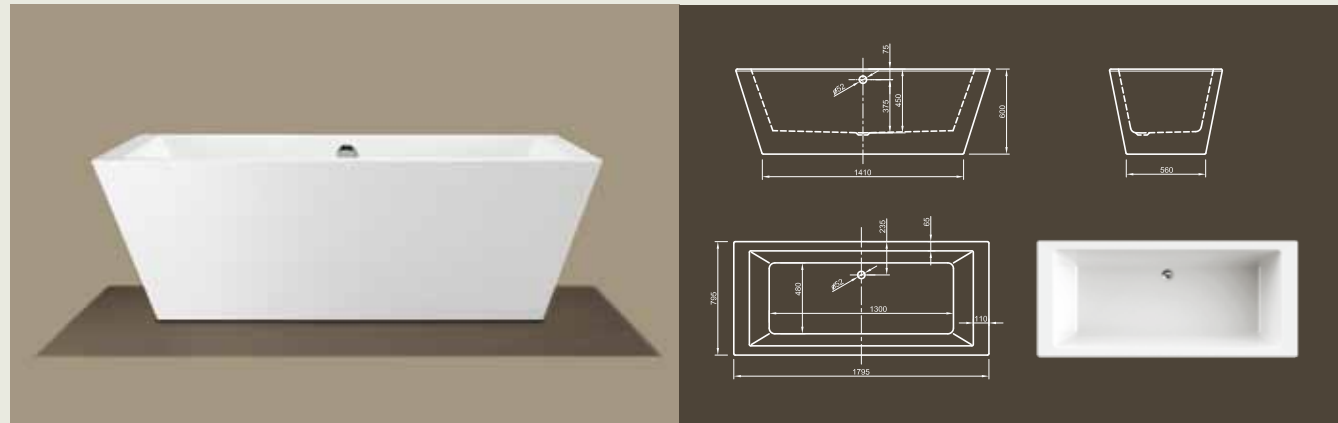

CULTURE

Straightforward! This linear cube bathtub shows modern design in its purest way. With its ornate-less shape and perfectly finished edges it radiates meditative peace. Tapered sides offer optimal bathing comfort!

Technical data	
Article-No.	0100-068
Colour	White
Dimensions	1800 x 800 x 600 mm (L x W x H)
Weight	51 kg
Volume	230 l
Bath Waste Kit	Click-Clack system, colour chrome, factory fitted

Further options see page 50

Mood

CUBE

Purism at its best! The embodiment of outstanding and clean design invites you to a luxury bath. Enjoy the minimalism and purism of this bath design!

Technical data	
Article-No.	0100-084
Colour	White
Dimensions	1700 x 800 x 600 mm (L x W x H)
Weight	48 kg
Volume	200 l
Bath Waste Kit	Slot overflow & Click-Clack waste, colour chrome, factory fitted

Further options see page 50