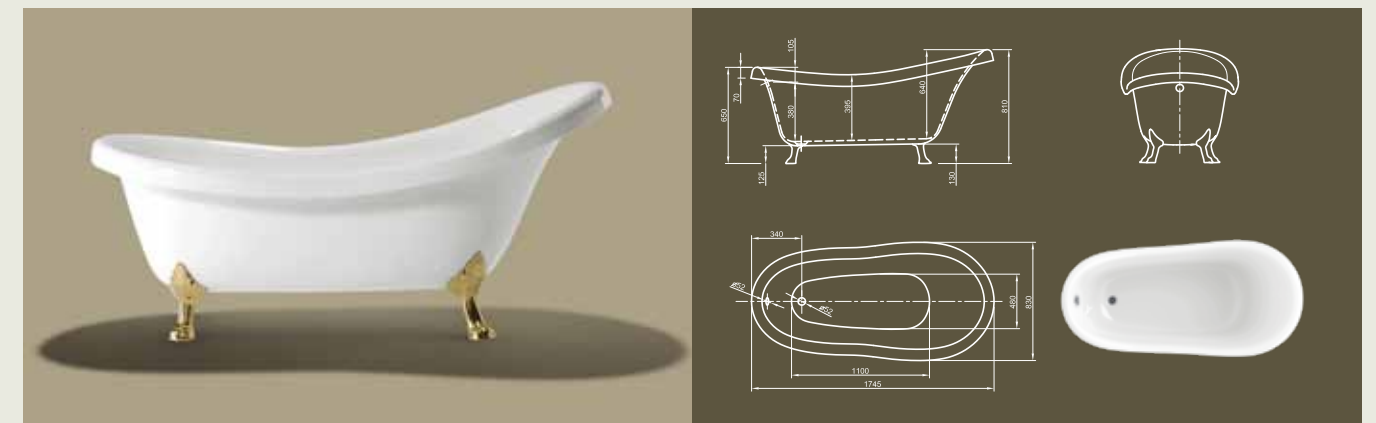

Further options see page 50

VICTORIAN

Back to the roots! The classical Victorian style bathtub is outstandingly adopted to the body and conveys an especially high feeling of comfort.

Technical data	
Article-No.	0100-061
Colour	White
Dimensions	1745 x 830 x 810/650 mm (L x W x H)
Weight	56 kg
Volume	185 l
Bath Waste Kit	Not fitted, to be on separate order
Feet	Lion feet, colour brass or chrome, factory fitted

Further options see page 50

Victorian with feet in brass

PERFECT
BATHING CULTURE
INSPIRES
YOUR SENSES

Retro – this exclusive, classical design bathtub brings back the memory to the Roman Empire. Enjoy the luxurious bathing experience like Caesar and Cleopatra.