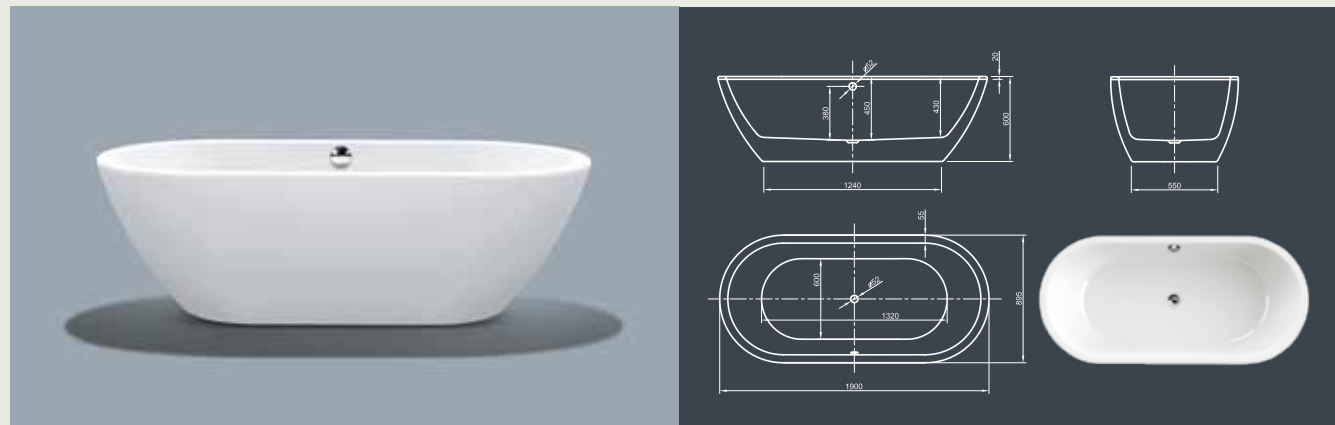

FORM SPA

Elegance! An exceptional design for a stunning bath enjoyment.

Technical data	
Article-No.	0200-087
Colour	White
Dimensions	1900 x 900 x 600 mm (L x W x H)
Weight	93 kg maximum weight (depending on configuration)
Volume	275 l
Bath Waste Kit	Click-Clack system, colour chrome, factory fitted

Further options see page 62