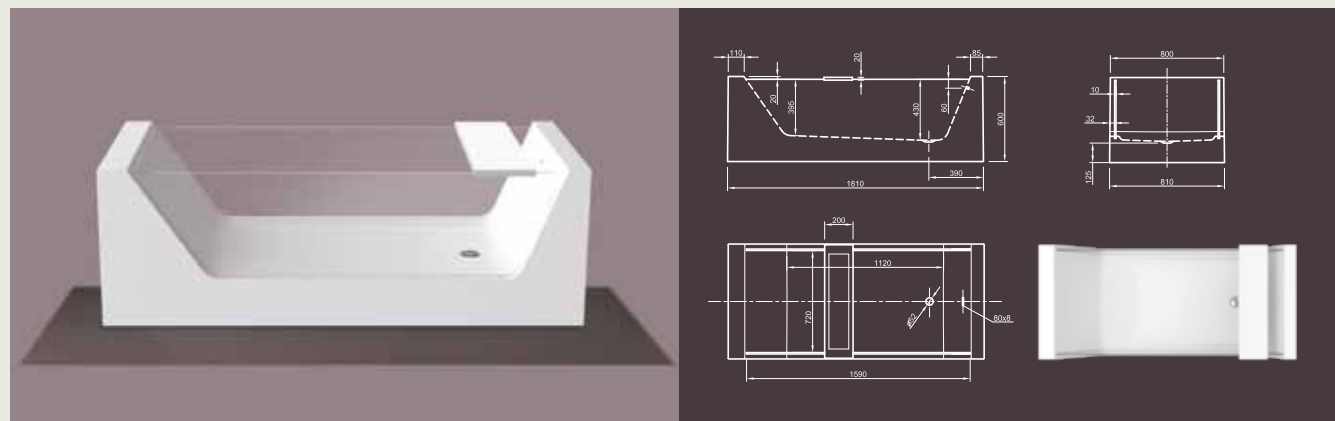

Further options see page 50

VICTORIAN I

Glorious! Our trendsetter in classic style bathtubs – Victorian – imbedded in a luxury wood support with retractable step. Outstandingly luxurious and individual!