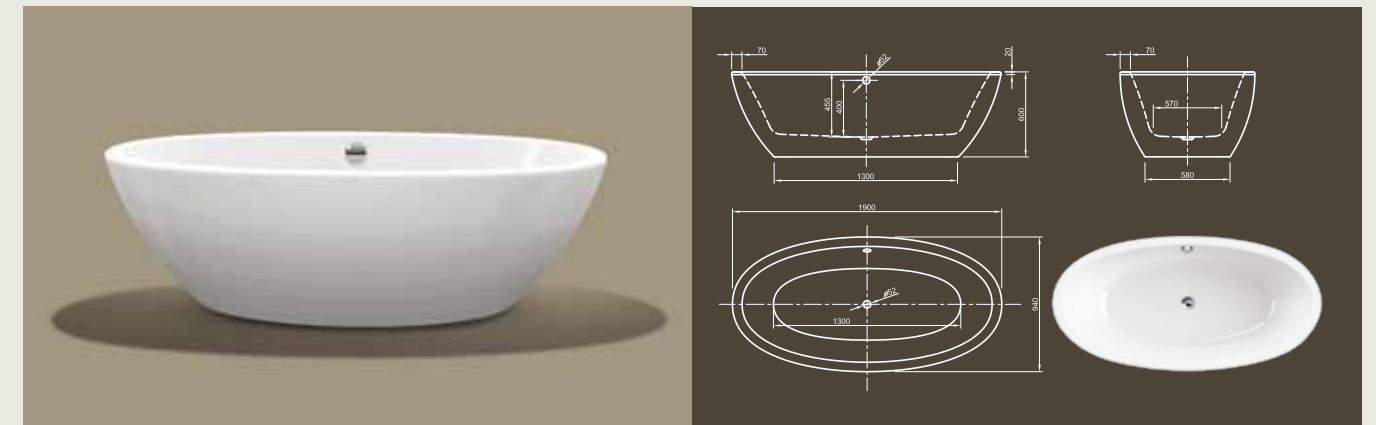

LOOM

Elegance in perfection! Exclusive and spacious design which does ensure an extraordinary relaxing bathing.

Technical data	
Article-No.	0100-088
Colour	White
Dimensions	1900 x 950 x 600 mm (L x W x H)
Weight	53 kg
Volume	265 l
Bath Waste Kit	Click-Clack system, colour chrome, factory fitted

Further options see page 50