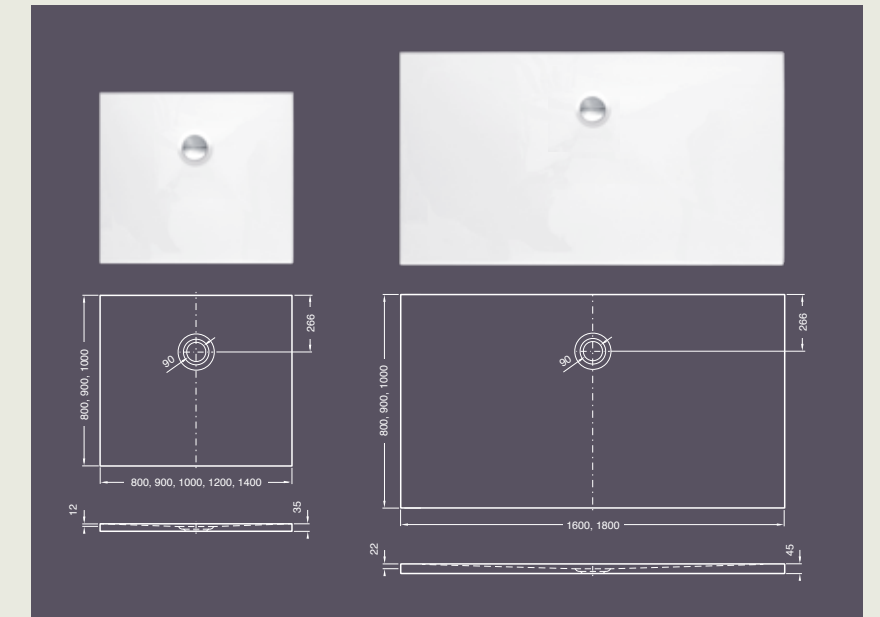

7 LENGTHS, 3 WIDTHS