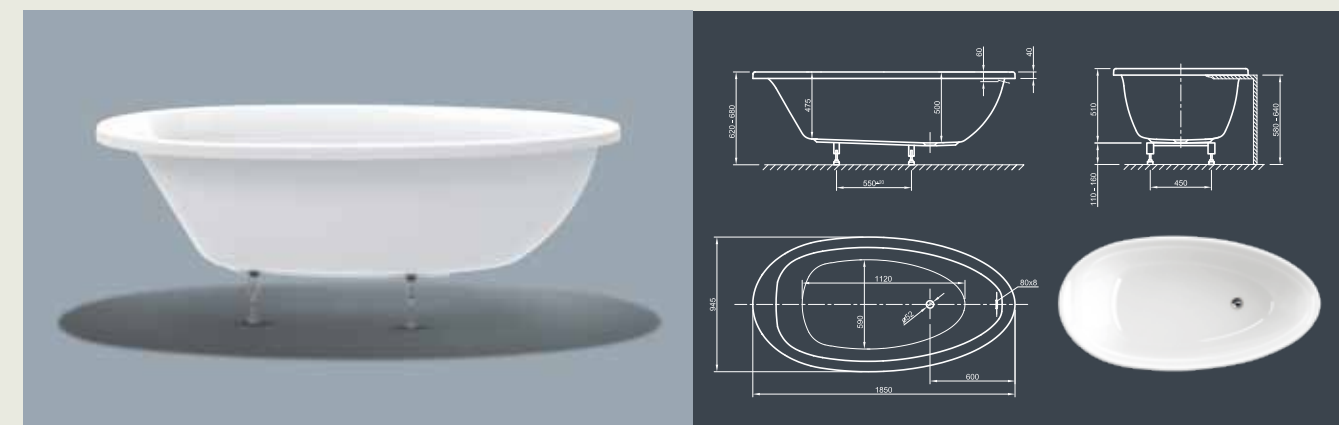

LOUNGE FIT SPA

Pure power of attraction! This modern style bathtub is the space for meditative peace and radiates by its asymmetric egg-shape the feeling of maximal relaxation.

Technical data	
Article-No.	0200-289
Colour	White
Dimensions	1850 x 950 x 635 mm (L x W x H)
Weight	63 kg maximum weight (depending on configuration)
Volume	265 l
Bath Waste Kit	Slot overflow & Click-Clack waste, colour chrome, factory fitted
Legs	Special frame system with adjustable legs, factory fitted

Further options see page 70