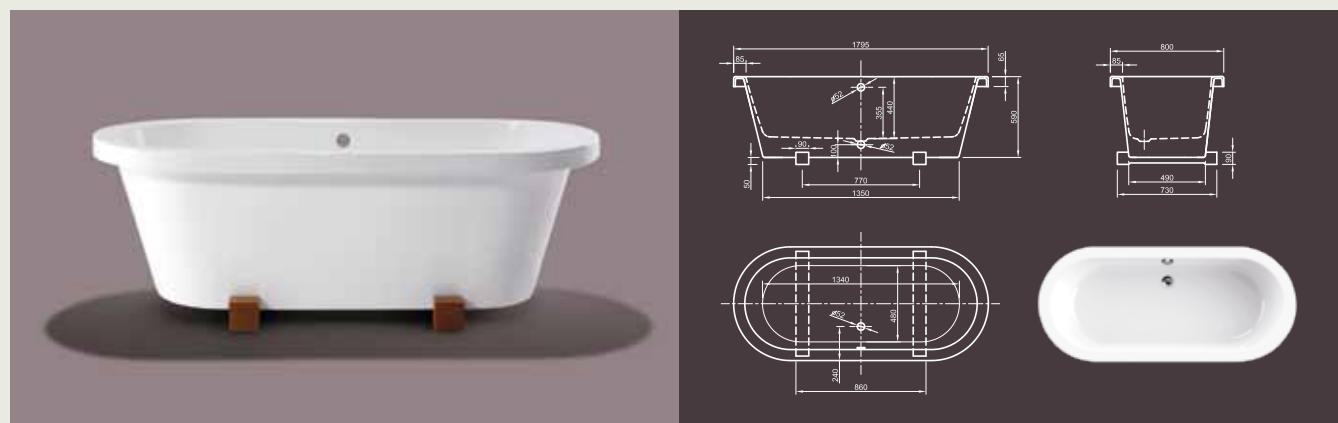

LOFT II

One is not enough! This outstanding design bathtub deserves another configuration. Here you see our puristic oval shape bathtub based on 2 precious teak wood consoles.

Technical data	
Article-No.	0100-067-03
Colour	White
Dimensions	1800 x 800 x 650 mm (L x W x H)
Weight	68 kg
Volume	230 l
Bath Waste Kit	Not fitted, to be on separate order

Further options see page 50