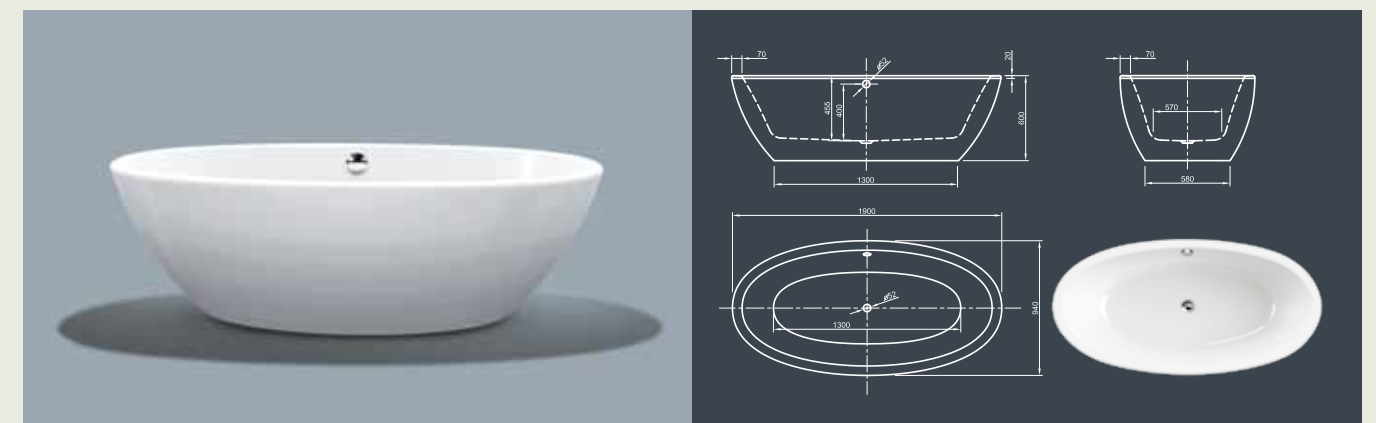

Further options see page 62

COOL SPA

Cool comfort! Inspired by the last century this modern style bathtub ergonomically interprets classic tub design in the spirit of time. Its unique shape creates a deep feeling of cosiness and invites to relax in.