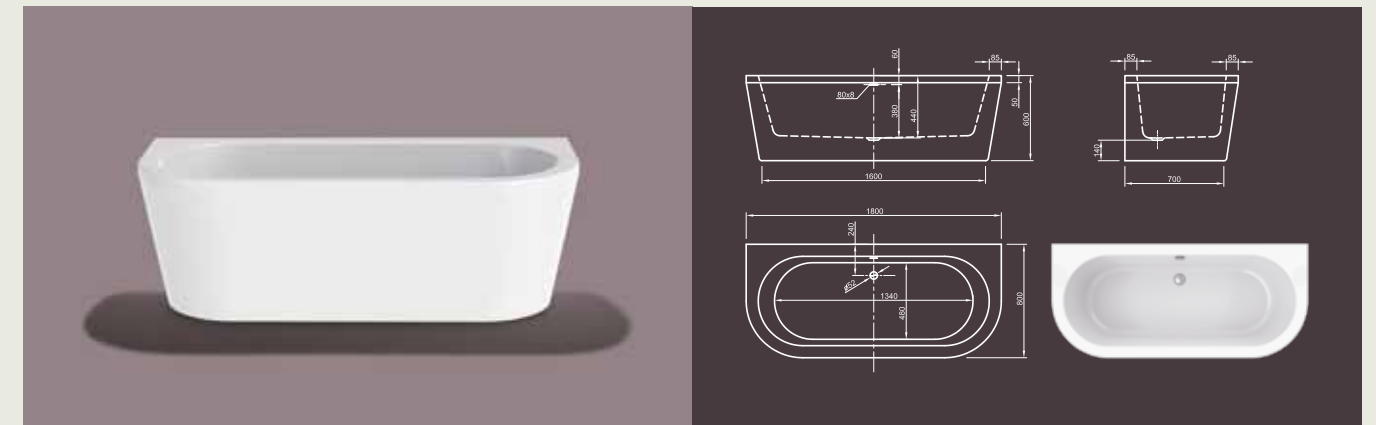

WALL

Evolutionary! Favored design enhanced in a space saving form. This modern style bathtub allows one-sided wall connection. Prettify your bathroom even if there is only minimum space!

Technical data	
Article-No.	0100-077
Colour	White
Dimensions	1800 x 800 x 600 mm (L x W x H)
Weight	48 kg
Volume	250 l
Bath Waste Kit	Slot overflow system or Click-Clack system, colour chrome, factory fitted

Further options see page 50

LOOK

Look and see! This unique style bathtub persuades with its clean design and interesting combination of materials. Really unique and special! Get it and set trends!

Technical data	
Article-No.	0100-050
Colour	White
Dimensions	1800 x 800 x 600 mm (L x W x H)
Weight	135 kg
Volume	270 l
Bath Waste Kit	Slot overflow & Click-Clack waste, colour chrome, factory fitted

Further options see page 50

VICTORIAN I

Glorious! Our trendsetter in classic style bathtubs – Victorian – imbedded in a luxury wood support with retractable step. Outstandingly luxurious and individual!

Technical data	
Article-No.	0100-061-06
Colour	White
Dimensions	1745 x 830 x 820/650 mm (L x W x H)
Weight	59 kg
Volume	185 l
Bath Waste Kit	Not fitted, to be on separate order

Further options see page 50