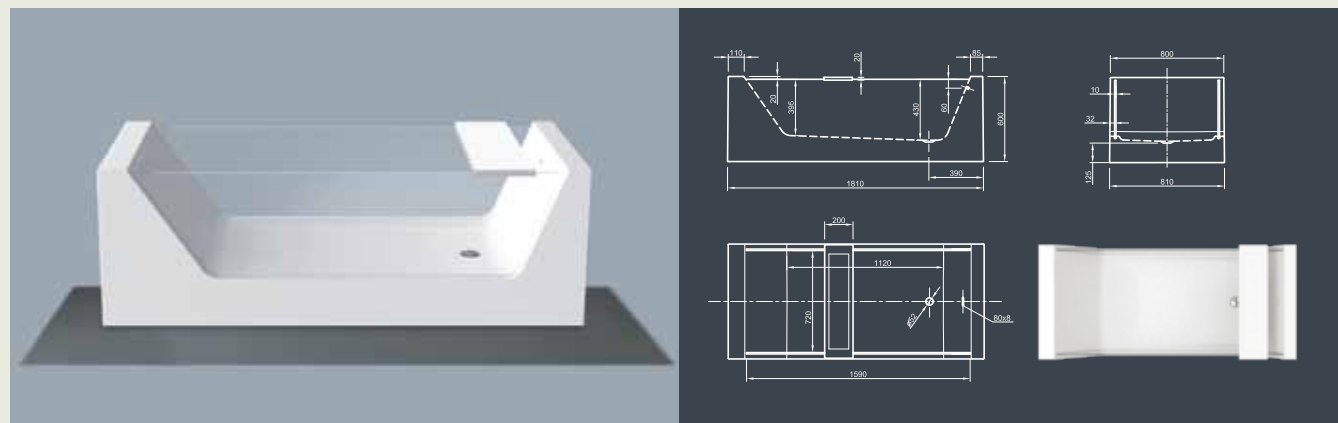

LOOK SPA

Look and see! This unique style bathtub persuades with its clean design and interesting combination of materials. Really unique and special! Get it and set trends!

Technical data	
Article-No.	0200-050
Colour	White
Dimensions	1800 x 800 x 600 mm (L x W x H)
Weight	175 kg maximum weight (depending on configuration)
Volume	270 l
Bath Waste Kit	Slot overflow & Click-Clack waste, colour chrome, factory fitted

Further options see page 62