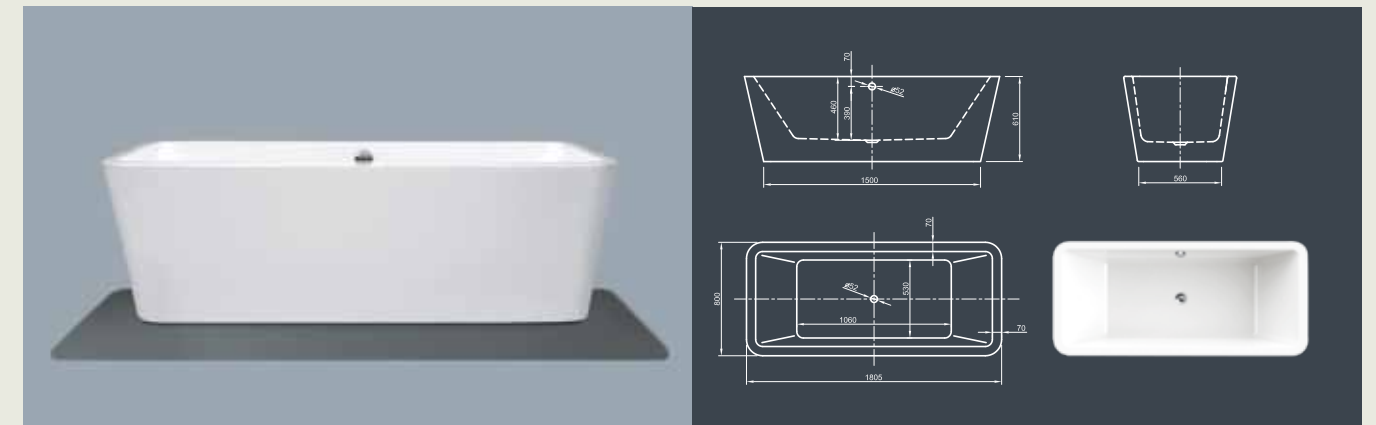

MOOD SPA

Good mood in straight-line! This rectangular clean purism modern style bathtub with a flat top offers optimal comfort with its tapered sides.

Technical data	
Article-No.	0200-085
Colour	White
Dimensions	1800 x 800 x 600 mm (L x W x H)
Weight	92 kg maximum weight (depending on configuration)
Volume	230 l
Bath Waste Kit	Click-Clack system, colour chrome, factory fitted

Further options see page 62