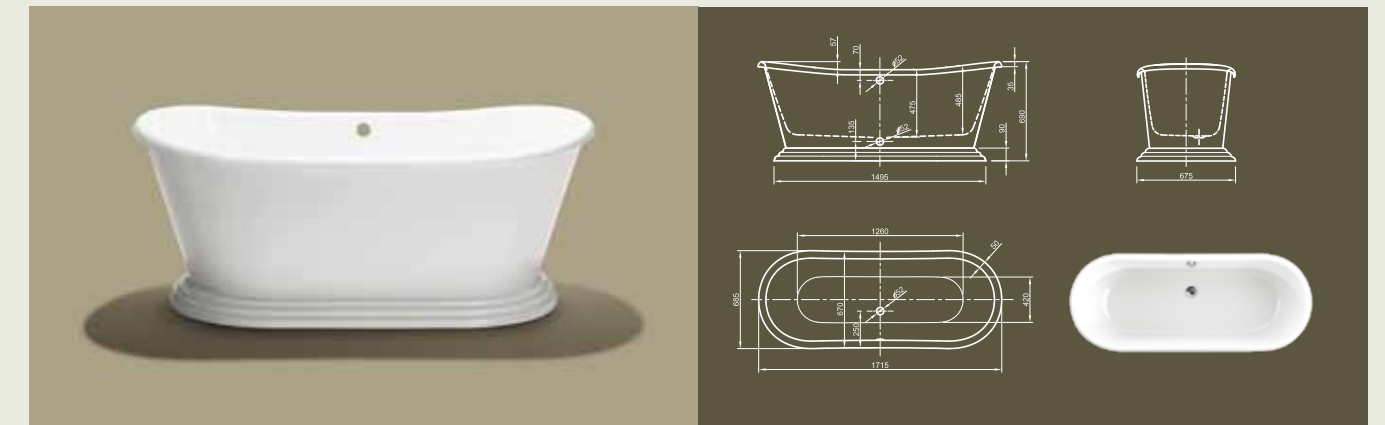

Retro

RETRO

Esthetical access to past centuries! This exclusive, classical design bathtub brings back the memory to the Roman Empire. Enjoy the luxurious bathing experience like Caesar and Cleopatra.

Technical data	
Article-No.	0100-090
Colour	White
Dimensions	1800 x 850 x 630 mm (L x W x H)
Weight	60 kg
Volume	215 l
Bath Waste Kit	Click-Clack system, colour chrome, factory fitted

Further options see page 50

PRINCESS I

Glamorous! Our trendy, classic design model Princess advanced by a decorative plinth. This detail gives your bathroom an individual touch.

Technical data	
Article-No.	0100-081-01
Colour	White
Dimensions	1700 x 700 x 700 mm (L x W x H)
Weight	53 kg
Volume	225 l
Bath Waste Kit	Not fitted, to be on separate order

Further options see page 50

SLIPPER

Compact! The compact size version of our Victorian style bathtub. Design your bathroom and tune it up to an individual, characteristic oasis of enjoyment by integrating a freestanding bathtub! This model allows this transformation even in the smallest bathroom.