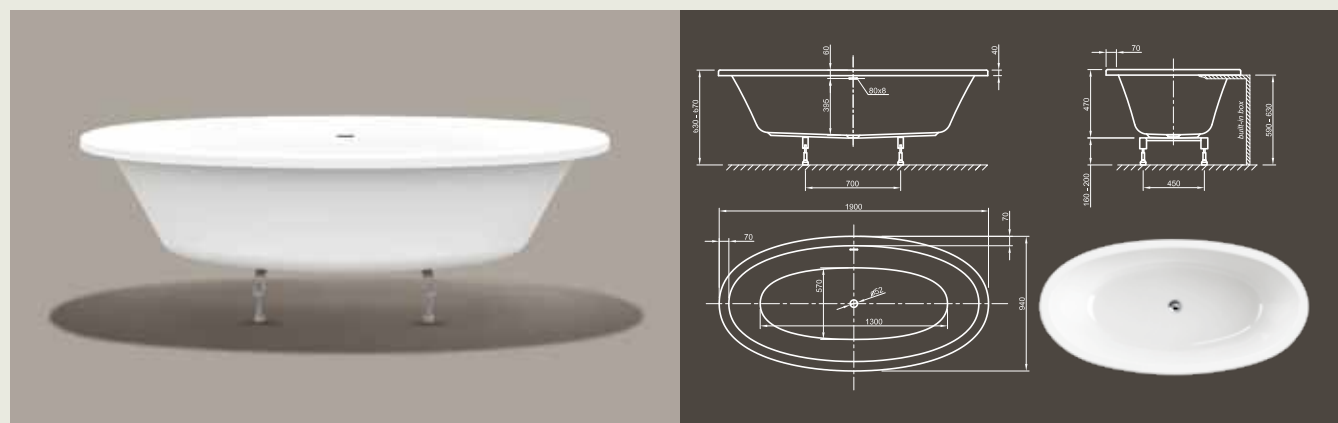

Further options see page 50

LOOM FIT

Elegance in perfection! Exclusive and spacious design which does ensure an extraordinary relaxing bathing.

Technical data	
Article-No.	0400-288
Colour	White
Dimensions	1900 x 950 x 600 mm (L x W x H)
Weight	33 kg
Volume	265 l
Bath Waste Kit	Slot overflow & Click-Clack waste, colour chrome, factory fitted
Legs	Special frame system with adjustable legs, factory fitted

Further options see page 50

RELAX FIT

Relax! The traditional Victorian style metamorphosed into modernity.

Technical data	
Article-No.	0400-278
Colour	White
Dimensions	1800 x 850 x 620/760 (L x W x H)
Weight	31 kg
Volume	230 l
Bath Waste Kit	Slot overflow & Click-Clack waste, colour chrome, factory fitted
Legs	Special frame system with adjustable legs, factory fitted