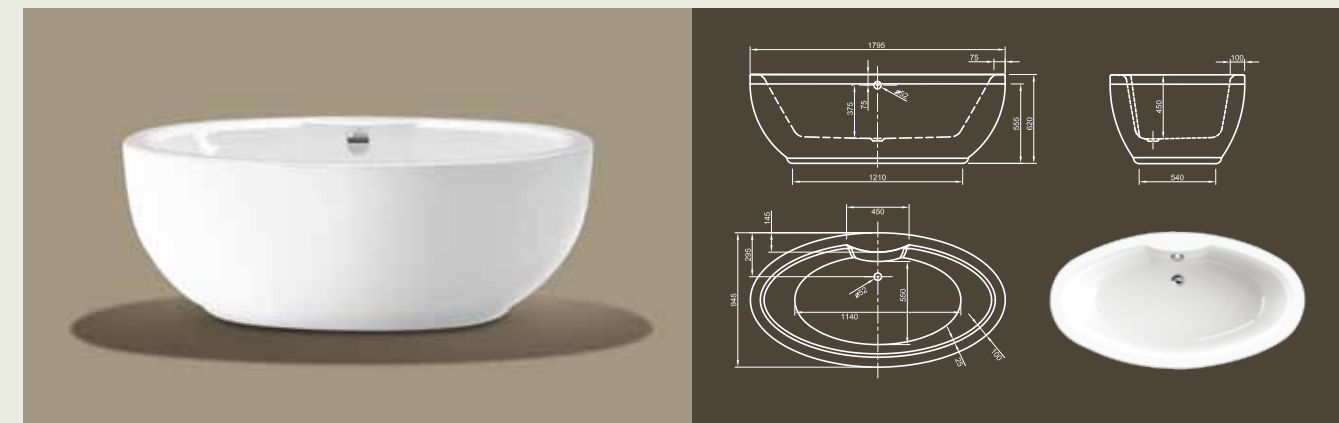

OVAL

Oval experience! With its oval basic shape and elegant curves, this modern style bathtub offers you a high bathing comfort.

Technical data	
Article-No.	0100-080
Colour	White
Dimensions	1800 x 950 x 625 mm (L x W x H)
Weight	50 kg
Volume	225 l
Bath Waste Kit	Click-Clack system, colour chrome, factory fitted

Further options see page 50