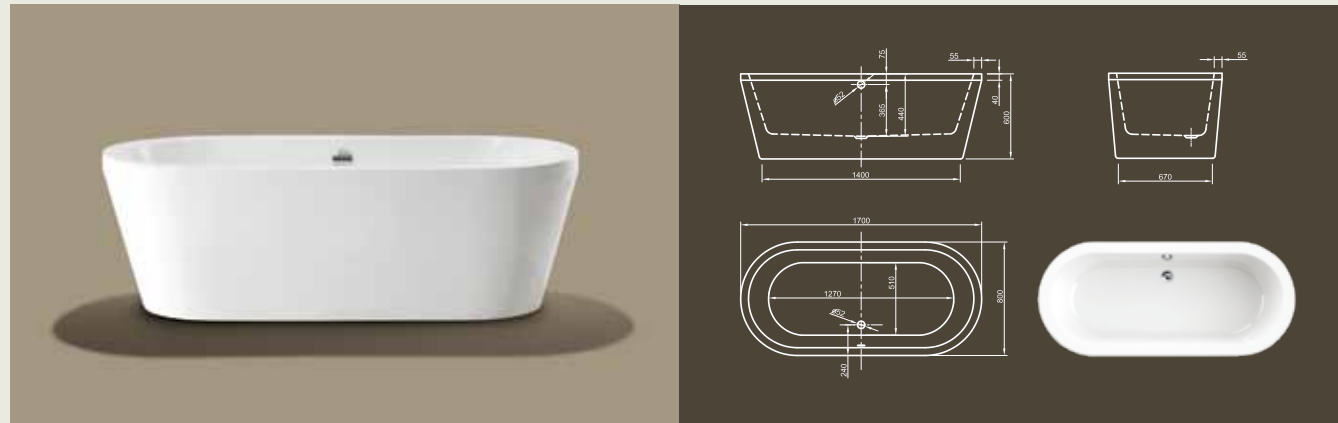

NEO

Cool brother! Following the most favored design of its big brother Cool, this modern design bathtub fulfils all parameters of luxury bath comfort. Reduced dimensions allow the cozy surrounding of a smaller bathroom.

Technical data	
Article-No.	0100-076
Colour	White
Dimensions	1700 x 800 x 600 mm (L x W x H)
Weight	48 kg
Volume	210 l
Bath Waste Kit	Click-Clack system, colour chrome, factory fitted

Further options see page 50

Cool

LOFT

Modern interpretation of a classical bathtub.

Its puristic, oval shape invites to relax in. With its broad edge it sufficiently meets practical requirements.

Technical data	
Article-No.	0100-067
Colour	White
Dimensions	1800 x 800 x 600 mm (L x W x H)
Weight	58 kg
Volume	230 l
Bath Waste Kit	Not fitted, to be on separate order

Further options see page 50