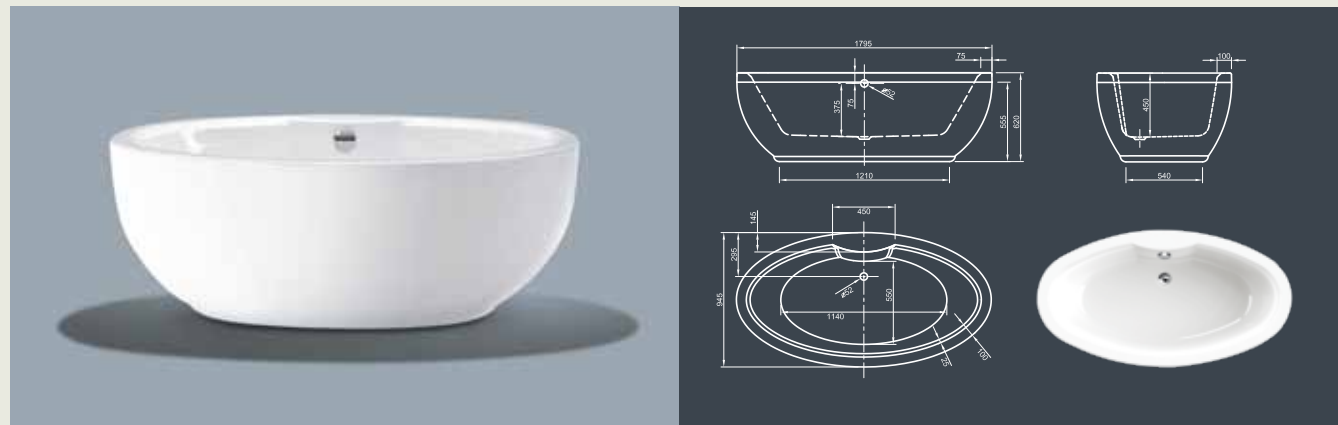

Further options see page 62

OVAL SPA

Oval experience! With its oval basic shape and elegant curves, this modern style bathtub offers you a high bathing comfort.

Technical data	
Article-No.	0200-080
Colour	White
Dimensions	1800 x 950 x 625 mm (L x W x H)
Weight	90 kg maximum weight (depending on configuration)
Volume	225 l
Bath Waste Kit	Click-Clack system, colour chrome, factory fitted

Further options see page 62

WALL SPA

Evolutionary! Favored design enhanced in a space saving form. This modern style bathtub allows one-sided wall connection. Prettify your bathroom even if there is only minimum space!