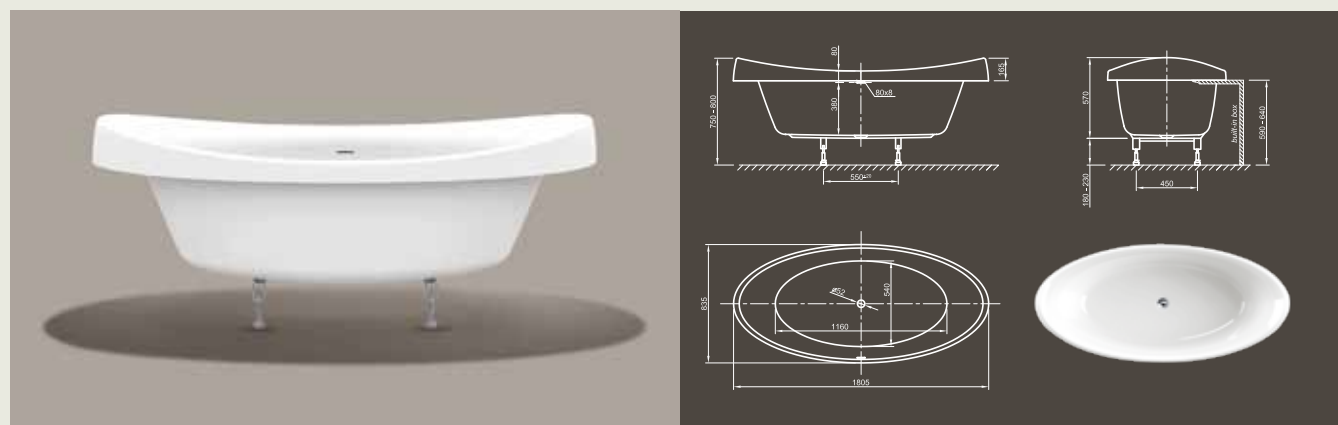

VENICE FIT

Extraordinary design! This modern bathtub has a striking shape and captures you on a journey of mind.

Technical data	
Article-No.	0400-283
Colour	White
Dimensions	1800 x 835 x 745 mm (L x W x H)
Weight	40 kg
Volume	225 l
Bath Waste Kit	Slot overflow & Click-Clack waste, colour chrome, factory fitted
Legs	Special frame system with adjustable legs, factory fitted

Further options see page 50