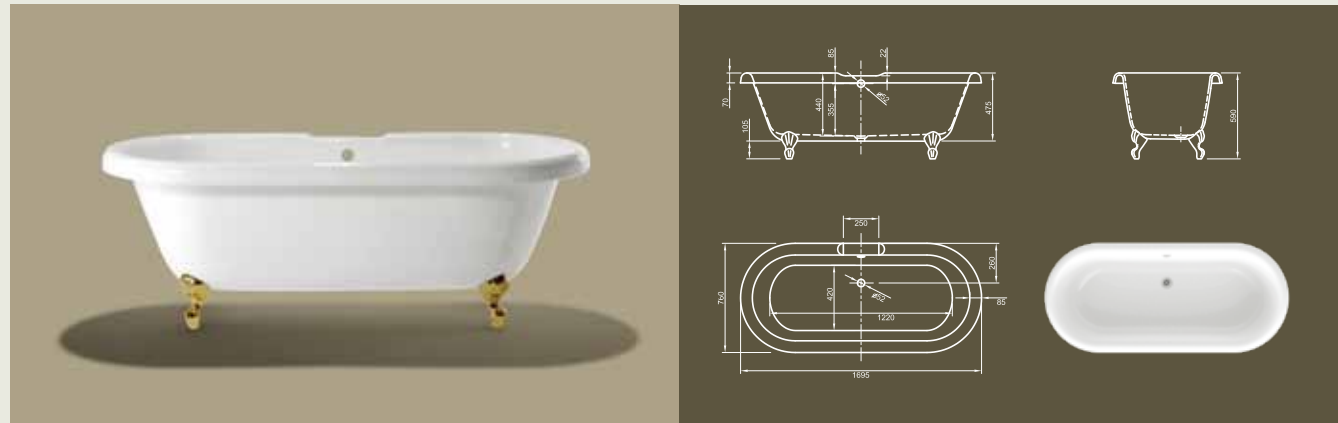

Further options see page 38

EDWARDIAN

Its Royal Highness invites you to a luxury bath! This classical bathtub exudes the charm of royalty. Feet options in brass or chrome adapt this extraordinary bathtub to the personal character of your bathroom.

Further options see page 50

Victorian

EDWARDIAN XL

Classical design meets comfortable dimensions! This large volume bathtub offers highest bathing comfort at both ends due to central position of the waste.