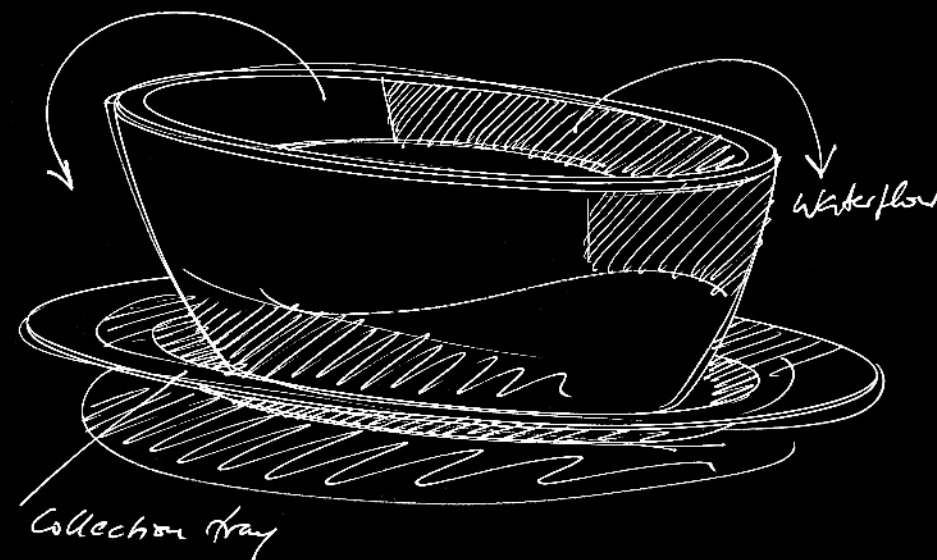

Evolution is any change across successive generations. In our case we talk about evolution being any change in successive products! As market leader in freestanding bathtubs made from best cast sanitary acrylic we hold this world caring in our hands.

Knief & Co. is making statements in perfection creating best quality and most elegant design to fulfil any desire. A part of our core business is product development. Being a step ahead in finding tomorrow's solutions is what makes us successful. Innovativeness at highest quality standards is what our customers are seeking for. We see our role as the extended workbench of our business partners. We face every challenge, create ideas and find solutions for every mission.

With our Overflow-Tub Loom we show the accuracy of our thermo forming and finishing processes of our bathtubs. Knief & Co.'s processing technology is the only technology worldwide

providing the perfection of zero-tolerance-accurate horizontal rim and invisible jointing with no coating for freestanding acrylic bathtubs.

Knief & Co.'s evolutionary combination of Aqua Plus® or Aqua Spa® acrylic bathtubs and K | Stone mineral cast is a symbiosis of materials. We offer our customers endless and unique variations in design and colour and – at the end of the day – the creation of inimitable individual bathroom design. We make it special and evolution perfect!