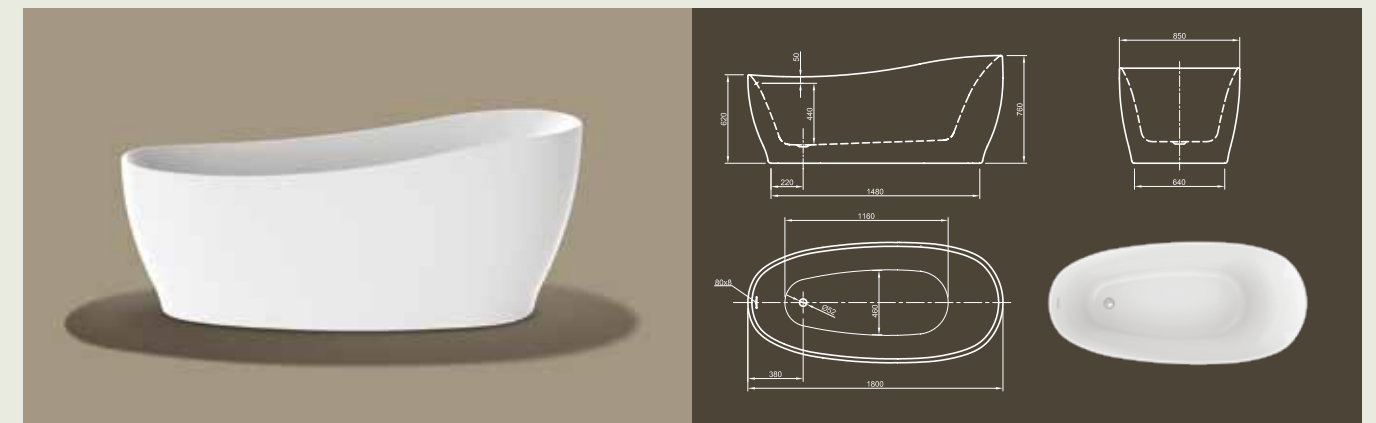

Further options see page 50

CULTURE

Straightforward! This linear cube bathtub shows modern design in its purest way. With its ornate-less shape and perfectly finished edges it radiates meditative peace. Tapered sides offer optimal bathing comfort!