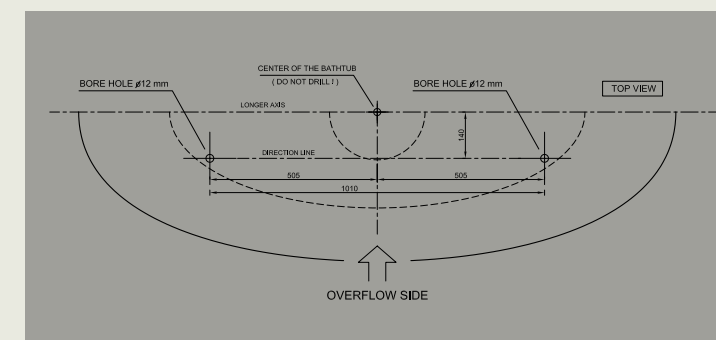

Upon request all models are available in various colours, i.e. matt or bi-colour designs.

FIXING OPTIONS

FLOORFIX & MOUNTING

Floorfix – the unique concept of floor fixation for freestanding bathtubs! This set consists of 2 screws, 2 pins and 2 pre-assembled holes in the bathtub to guarantee firm standing on the floor. Each bathtub is delivered with comprehensive floor drilling template and pictogram-mounting-instruction.