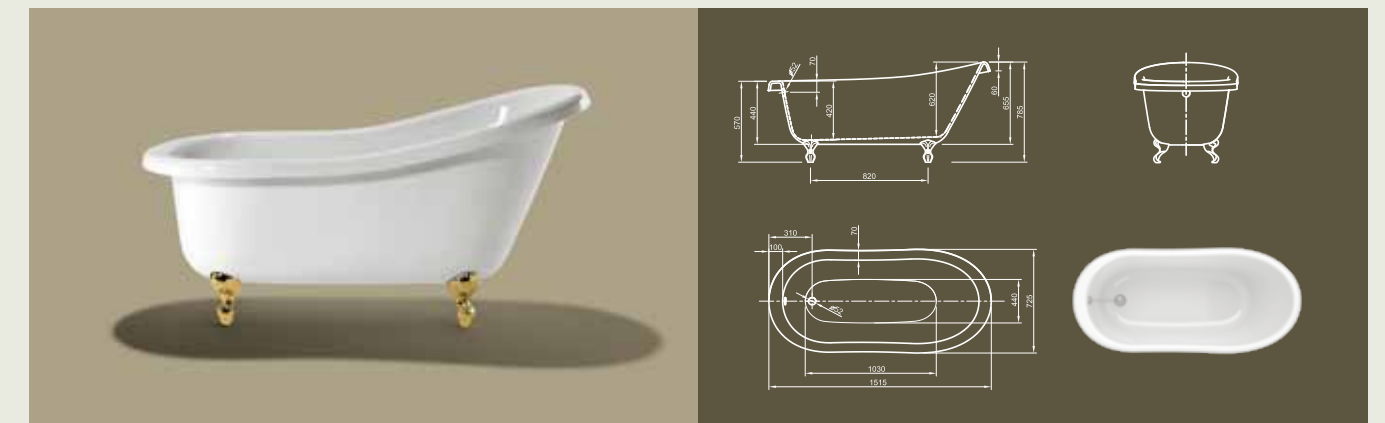

SLIPPER

Compact! The compact size version of our Victorian style bathtub. Design your bathroom and tune it up to an individual, characteristic oasis of enjoyment by integrating a freestanding bathtub! This model allows this transformation even in the smallest bathroom.

Technical data	
Article-No.	0100-064
Colour	White
Dimensions	1515 x 725 x 785/570 mm (L x W x H)
Weight	46 kg
Volume	135 l
Bath Waste Kit	Not fitted, to be on separate order
Feet	Ball & Claw feet, colour brass or chrome, factory fitted

Further options see page 50