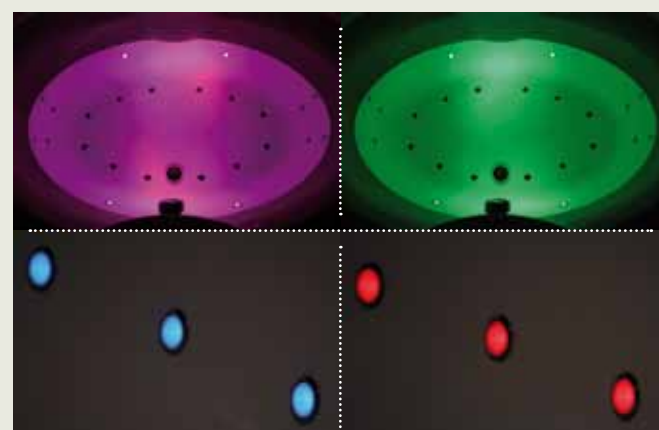

POWER LED & LED EFFECT LIGHT CHAIN

Changing range of colours for perfect ambience in your bathroom.

Left	Right
Whisper air system ON/OFF	Ozone blower ON
Light ON/OFF	MANUAL drying ON
Manual colour change	START/STOP automatic colour change
Radio selection	MP3 SELECTION
Skip to next / former channel or title	START/PAUSE latest title/radio station
Volume control DOWN	Volume control UP

REMOTE CONTROL

The remote control surface design is individually adaptable e.g. with individual logo.

FEATURES & DETAILS

LIGHT

It is said that colour has an impact on the human body and soul and can optimize your energy level. Aqua Spa® wellness bathtubs equipped with ambience light will increase your bathing enjoyment and convert your bathroom into an atmospheric space. Choose between our 20 mini LED light-chain and 2 power LED. 10 changing colour modes of white, purple, blue, light blue, turquoise, green, yellow, orange, red and pink will enhance your senses to a maximum experience of luxury relaxing comfort. Blue is your favorite? No problem! With our integrated remote control you may stop the changing colours at your favored colour or switch on and off the light function. The light intensity of the power LEDs is even dimmable!

SOUND

"Without music, life would be an error" (Friedrich Nietzsche). Enjoy your own MP3 music composition or your favorite radio station using the integrated sound system. The set also consists of 2 integrated not visible loudspeakers which give you a perfect sound experience. You can choose your own program via remote control and having your MP3 player connected via WLAN.

WHISPER AIR NOZZLES

Listen to the silence! With the calmness of our Aqua Spa® system the only recognizable noise is the whisper of soft sparkling water. Lay down and relax, enjoying a pearling massage while reading a book without disturbing noise and extruding water. 24 ultra-flat and ergonomically adjusted whisper air jets grant you a maximum bathing comfort.

OZONE THERAPY

Switch on the integrated Ozone blower! Like this the air escaping from the nozzles is mixed with Ozone. With this function the quality of your bathwater is enhanced due the antibacterial and disinfecting effect of Ozone. Moreover the skin is enriched with oxygen and the blood circulation is stimulated. This option is automatically activated starting the system. Via remote control this option can be switched off and on.

AUTOMATIC DRYING SYSTEM

To dry the air nozzles from remnant water and to avoid bacteria and off odors our Aqua Spa® wellness bathtubs are equipped with an automatic drying system. 15 minutes after emptying the tub this function switches on automatically and runs for 2 minutes. This ensures you a unproblematic, long lasting pleasure in using your Aqua Spa® bathtub. The drying system may be also started manually by remote control.

DESINFECTION