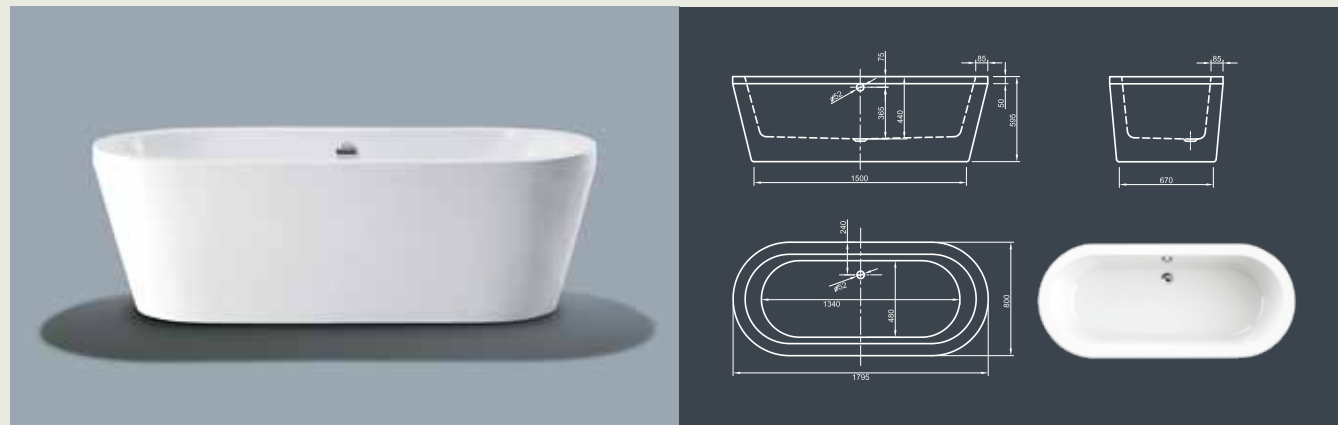

Further options see page 62

COOL SPA

Cool comfort! Inspired by the last century this modern style bathtub ergonomically interprets classic tub design in the spirit of time. Its unique shape creates a deep feeling of cosiness and invites to relax in.

Further options see page 62

CULTURE SPA

Straightforward! This linear cube bathtub shows modern design in its purest way. With its ornate-less shape and perfectly finished edges it radiates meditative peace. Tapered sides offer optimal bathing comfort!