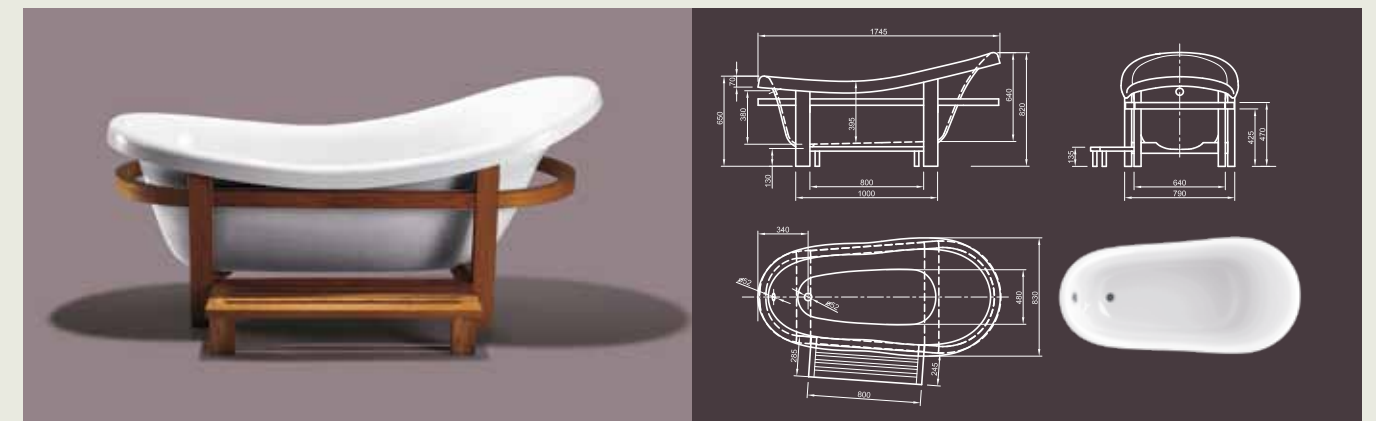

VICTORIAN I

Glorious! Our trendsetter in classic style bathtubs – Victorian – imbedded in a luxury wood support with retractable step. Outstandingly luxurious and individual!

Technical data	
Article-No.	0100-061-06
Colour	White
Dimensions	1745 x 830 x 820/650 mm (L x W x H)
Weight	59 kg
Volume	185 l
Bath Waste Kit	Not fitted, to be on separate order

Further options see page 50