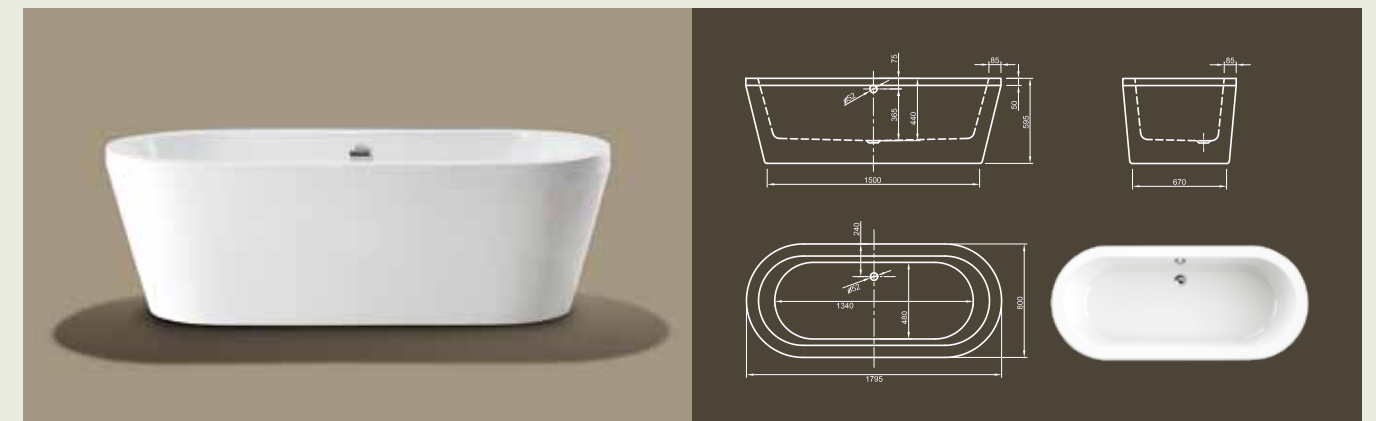

NEO

Cool brother! Following the most favored design of its big brother Cool, this modern design bathtub fulfils all parameters of luxury bath comfort. Reduced dimensions allow the cozy surrounding of a smaller bathroom.

Technical data	
Article-No.	0100-076
Colour	White
Dimensions	1700 x 800 x 600 mm (L x W x H)
Weight	48 kg
Volume	210 l
Bath Waste Kit	Click-Clack system, colour chrome, factory fitted

Further options see page 50

Cool

LOFT

Modern interpretation of a classical bathtub.

Its puristic, oval shape invites to relax in. With its broad edge it sufficiently meets practical requirements.

Technical data	
Article-No.	0100-067
Colour	White
Dimensions	1800 x 800 x 600 mm (L x W x H)
Weight	58 kg
Volume	230 l
Bath Waste Kit	Not fitted, to be on separate order

Further options see page 50

Option: Loft IV (with plinth), Article-No. 0100-068

COOL

Cool comfort! Inspired by the last century this modern style bathtub ergonomically interprets classic tub design in the spirit of time. Its unique shape creates a deep feeling of cosiness and invites to relax in.

Technical data	
Article-No.	0100-082
Colour	White
Dimensions	1800 x 800 x 600 mm (L x W x H)
Weight	50 kg
Volume	230 l
Bath Waste Kit	Click-Clack system, colour chrome, factory fitted

Further options see page 50