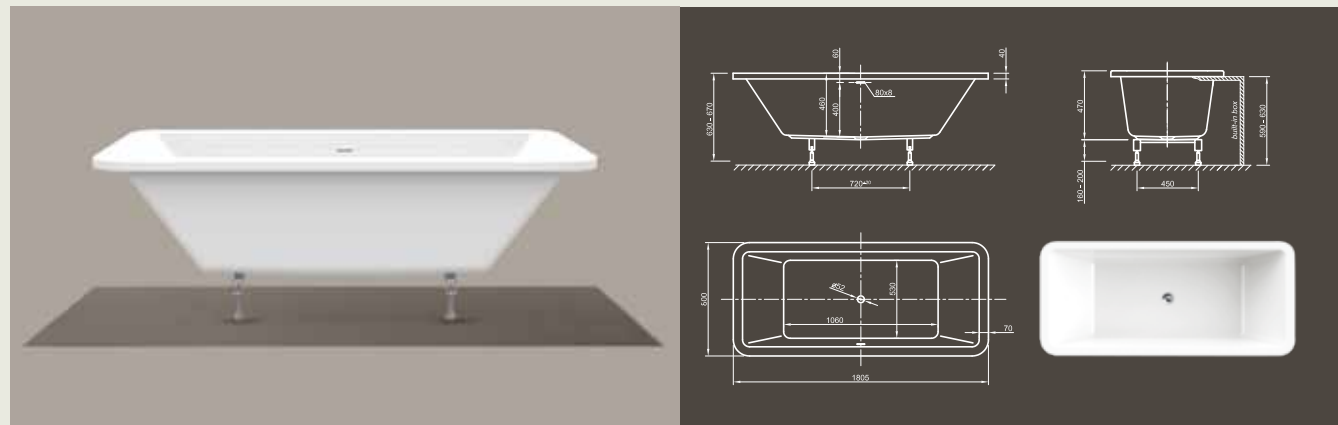

Further options see page 50

MOOD FIT

Good mood in straight-line! This rectangular clean purism modern style bathtub with a flat top offers optimal comfort with its tapered sides.

Technical data	
Article-No.	0400-285
Colour	White
Dimensions	1800 x 800 x 600 mm (L x W x H)
Weight	33 kg
Volume	230 l
Bath Waste Kit	Slot overflow & Click-Clack waste, colour chrome, factory fitted
Legs	Special frame system with adjustable legs, factory fitted

Further options see page 50

COOL FIT

Cool comfort! Inspired by the last century this modern style bathtub ergonomically interprets classic tub design in the spirit of time. Its unique shape creates a deep feeling of cosiness and invites to relax in.