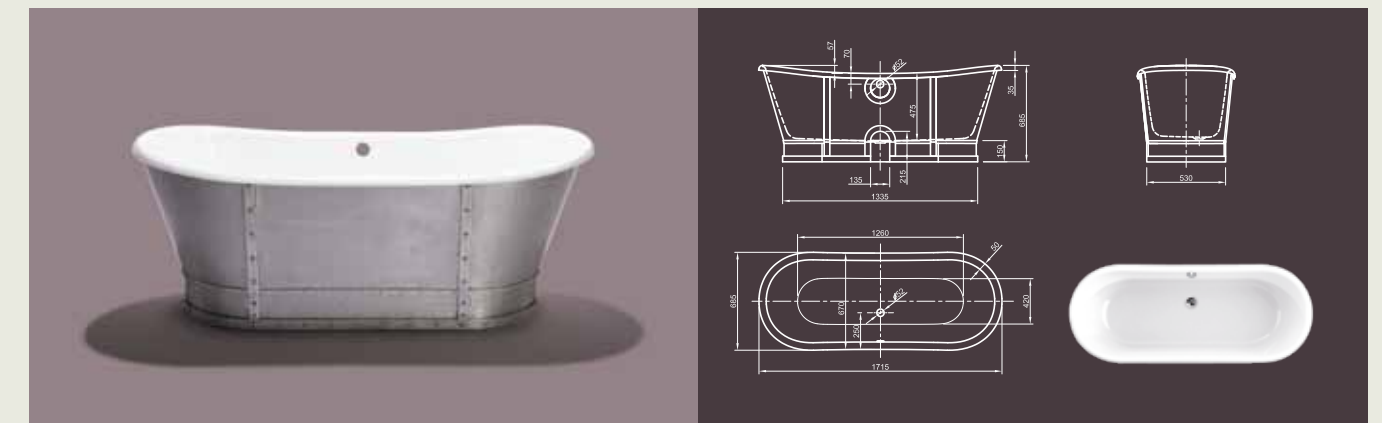

PRINCE

Absolute modern classic! Inspired by the last century this bathtub with its pure aluminum (brushed) outer ergonomically interprets classic tub design in the spirit of time. Its special, unique and outstanding design is an eye catcher for your bathroom!

Technical data	
Article-No.	0100-086
Colour	White
Dimensions	1700 x 700 x 685 mm (L x W x H)
Weight	58 kg
Volume	225 l
Bath Waste Kit	Not fitted, to be on separate order

Further options see page 50