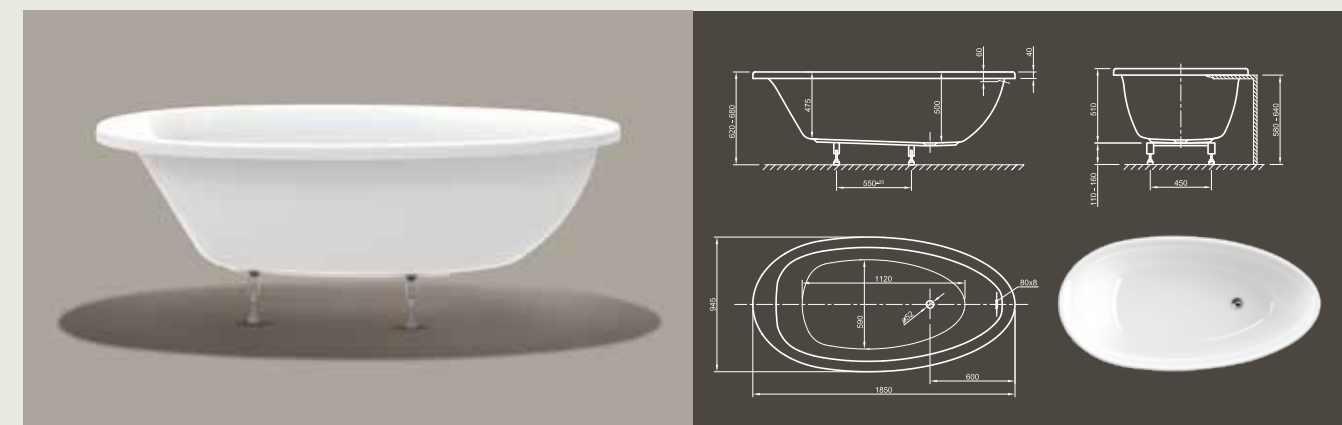

LOUNGE FIT

Pure power of attraction! This modern style bathtub is the space for meditative peace and radiates by its asymmetric egg-shape the feeling of maximal relaxation.

Technical data	
Article-No.	0400-289
Colour	White
Dimensions	1850 x 950 x 635 mm (L x W x H)
Weight	38 kg
Volume	265 l
Bath Waste Kit	Slot overflow & Click-Clack waste, colour chrome, factory fitted
Legs	Special frame system with adjustable legs, factory fitted

Further options see page 50