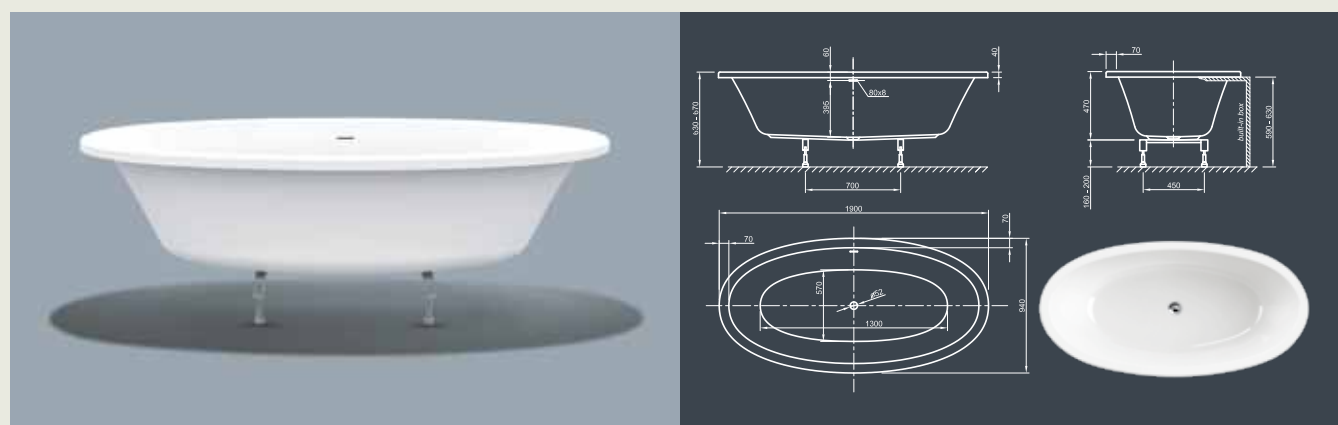

Further options see page 70

LOOM FIT SPA

Elegance in perfection! Exclusive and spacious design which does ensure an extraordinary relaxing bathing.

Technical data	
Article-No.	0200-288
Colour	White
Dimensions	1900 x 950 x 600 mm (L x W x H)
Weight	58 kg maximum weight (depending on configuration)
Volume	265 l
Bath Waste Kit	Slot overflow & Click-Clack waste, colour chrome, factory fitted
Legs	Special frame system with adjustable legs, factory fitted

Further options see page 70

RELAX FIT SPA

Relax! The traditional Victorian style metamorphosed into modernity.

Technical data	
Article-No.	0200-278
Colour	White
Dimensions	1800 x 850 x 620 / 760 (L x W x H)
Weight	56 kg maximum weight (depending on configuration)
Volume	230 l
Bath Waste Kit	Slot overflow & Click-Clack waste, colour chrome, factory fitted
Legs	Special frame system with adjustable legs, factory fitted