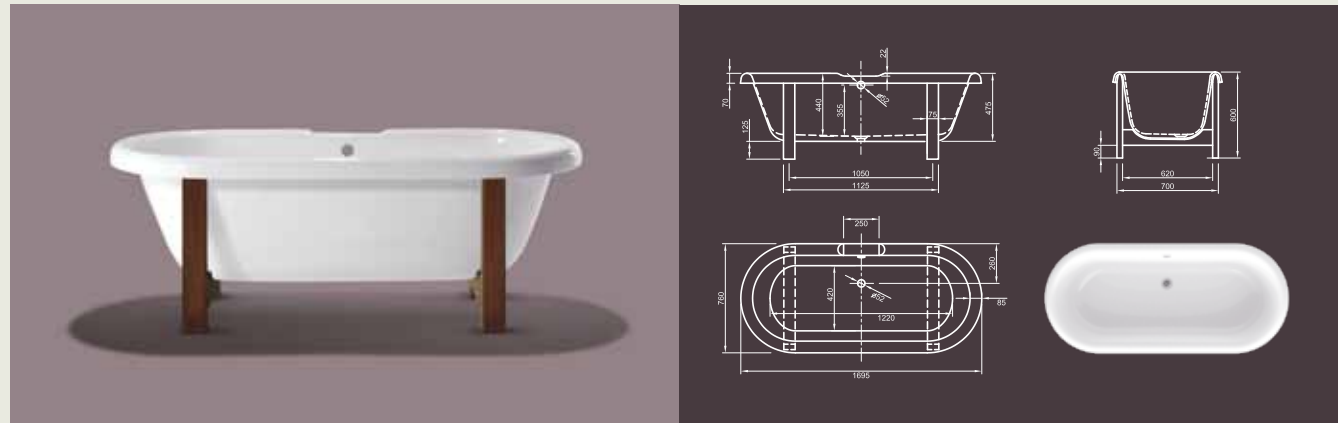

EDWARDIAN I

Noble interpretation! Our traditional design bathtub Edwardian equipped with a two-piece support made of teak wood.

Technical data	
Article-No.	0100-062-06
Colour	White
Dimensions	1700 x 750 x 600 mm (L x W x H)
Weight	55 kg
Volume	180 l
Bath Waste Kit	Not fitted, to be on separate order

Further options see page 50

Prince

EDWARDIAN II

Noble interpretation the 2nd! Our beloved Evergreen Edwardian imbedded in two consoles made of teak wood.

Technical data	
Article-No.	0100-062-08
Colour	White
Dimensions	1700 x 750 x 600 mm (L x W x H)
Weight	55 kg
Volume	180 l
Bath Waste Kit	Not fitted, to be on separate order

Further options see page 50