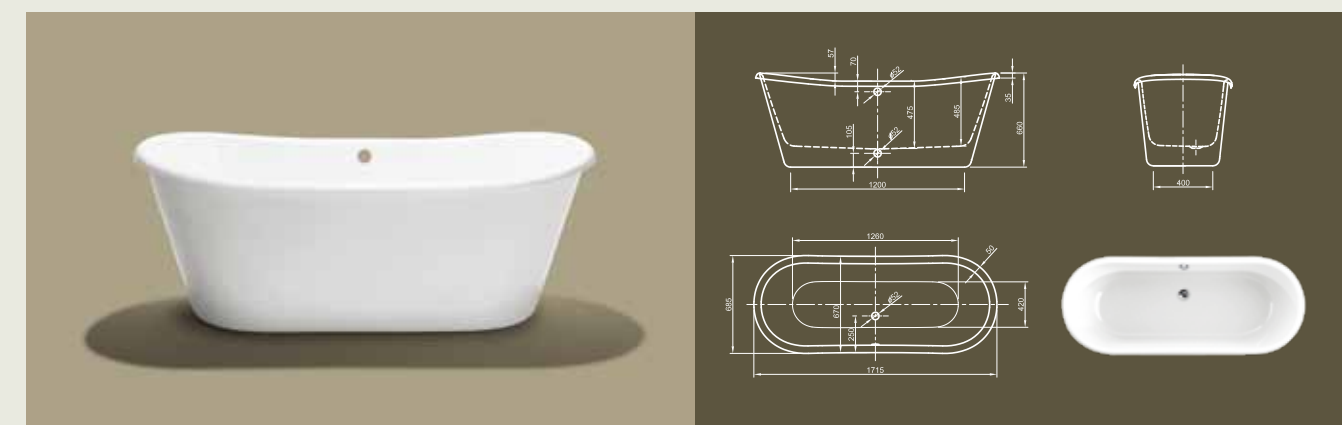

Further options see page 50

PRINCESS

Ornate Design! This puristic interpretation of our Chateau bathtub brings together ornate design with modern elements leading into perfect comfort.

Technical data	
Article-No.	0100-081
Colour	White
Dimensions	1700 x 700 x 660 mm (L x W x H)
Weight	43 kg
Volume	225 l
Bath Waste Kit	Not fitted, to be on separate order

Further options see page 38

EDWARDIAN

Its Royal Highness invites you to a luxury bath! This classical bathtub exudes the charm of royalty. Feet options in brass or chrome adapt this extraordinary bathtub to the personal character of your bathroom.