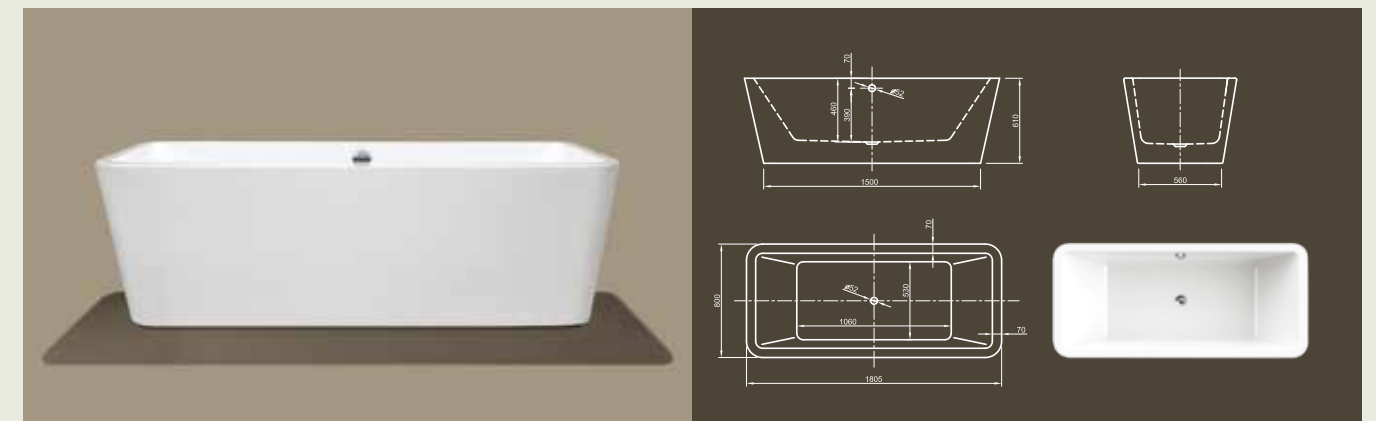

Further options see page 50

MOOD

Good mood in straight-line! This rectangular clean purism modern style bathtub with a flat top offers optimal comfort with its tapered sides.

Technical data	
Article-No.	0100-085
Colour	White
Dimensions	1800 x 800 x 600 mm (L x W x H)
Weight	52 kg
Volume	230 l
Bath Waste Kit	Click-Clack system, colour chrome, factory fitted

Further options see page 50

THE FASCINATION OF
CREATIVE
DESIGN
IN PERFECTION

Culture – this linear cube bathtub shows modern design in its purest way. With its ornate-less shape and perfectly finished edges it radiates meditative peace. Tapered sides offer optimal bathing comfort!