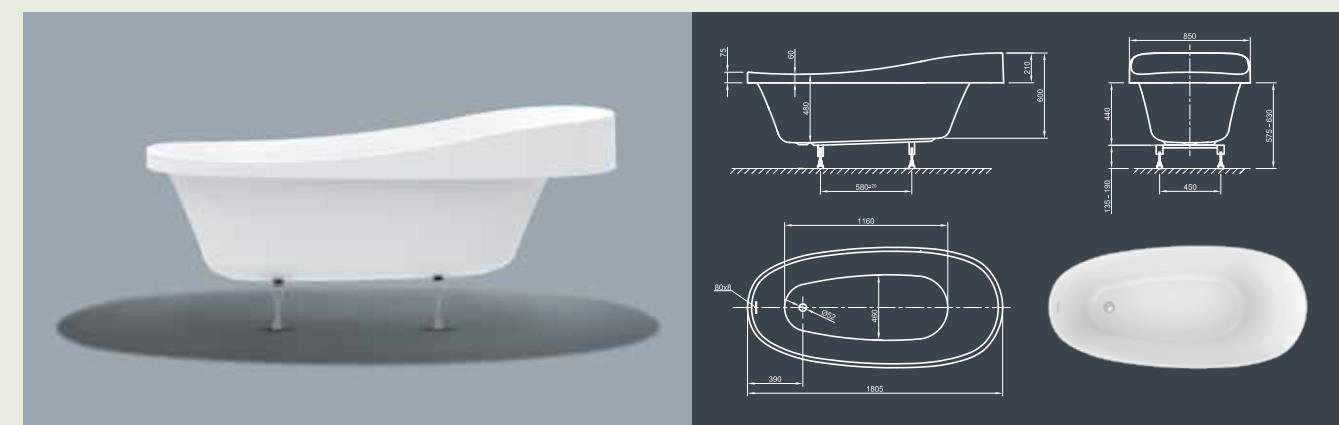

Further options see page 70

RELAX FIT SPA

Relax! The traditional Victorian style metamorphosed into modernity.

Technical data	
Article-No.	0200-278
Colour	White
Dimensions	1800 x 850 x 620 / 760 (L x W x H)
Weight	56 kg maximum weight (depending on configuration)
Volume	230 l
Bath Waste Kit	Slot overflow & Click-Clack waste, colour chrome, factory fitted
Legs	Special frame system with adjustable legs, factory fitted

Further options see page 70

MOOD FIT SPA

Good mood in straight-line! This rectangular clean purism modern style bathtub with a flat top offers optimal comfort with its tapered sides.

Technical data	
Article-No.	0200-285
Colour	White
Dimensions	1800 x 800 x 600 mm (L x W x H)
Weight	58 kg maximum weight (depending on configuration)
Volume	230 l
Bath Waste Kit	Slot overflow & Click-Clack waste, colour chrome, factory fitted
Legs	Special frame system with adjustable legs, factory fitted

Further options see page 70

COOL FIT SPA

Cool comfort! Inspired by the last century this modern style bathtub ergonomically interprets classic tub design in the spirit of time. Its unique shape creates a deep feeling of cosiness and invites to relax in.