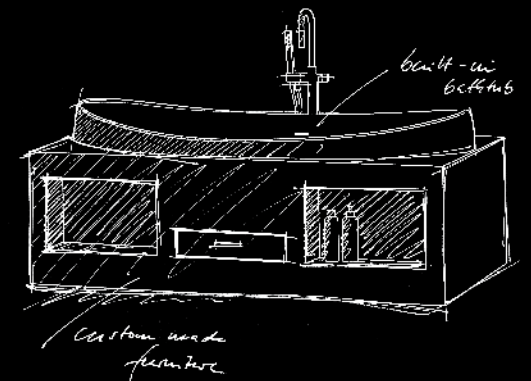

Evolution is any change across successive generations. In our case we talk about evolution being any change in successive products! As market leader in freestanding bathtubs made from best cast sanitary acrylic we hold this world caring in our hands.

Knief & Co. is making statements in perfection creating best quality and most elegant design to fulfil any desire. A part of our core business is product development. Being a step ahead in finding tomorrow's solutions is what makes us successful. Innovativeness at highest quality standards is what our customers are seeking for. We see our role as the extended workbench of our business partners. We face every challenge, create ideas and find solutions for every mission.

With our Overflow-Tub Loom we show the accuracy of our thermo forming and finishing processes of our bathtubs. Knief & Co.'s processing technology is the only technology worldwide

providing the perfection of zero-tolerance-accurate horizontal rim and invisible jointing with no coating for freestanding acrylic bathtubs.

Knief & Co.'s evolutionary combination of Aqua Plus® or Aqua Spa® acrylic bathtubs and K | Stone mineral cast is a symbiosis of materials. We offer our customers endless and unique variations in design and colour and – at the end of the day – the creation of inimitable individual bathroom design. We make it special and evolution perfect!