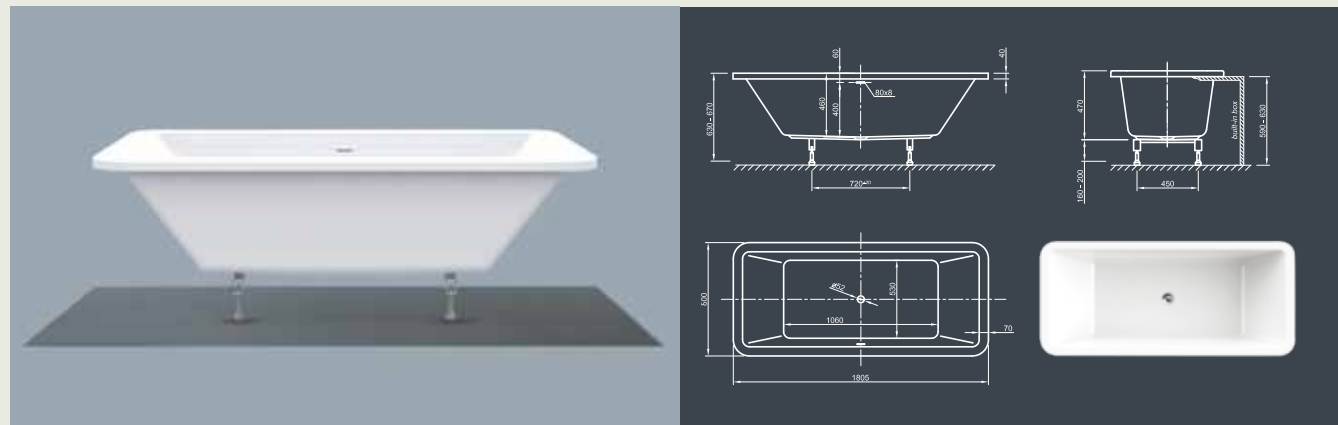

Further options see page 70

MOOD FIT SPA

Good mood in straight-line! This rectangular clean purism modern style bathtub with a flat top offers optimal comfort with its tapered sides.

Technical data	
Article-No.	0200-285
Colour	White
Dimensions	1800 x 800 x 600 mm (L x W x H)
Weight	58 kg maximum weight (depending on configuration)
Volume	230 l
Bath Waste Kit	Slot overflow & Click-Clack waste, colour chrome, factory fitted
Legs	Special frame system with adjustable legs, factory fitted

Further options see page 70

COOL FIT SPA

Cool comfort! Inspired by the last century this modern style bathtub ergonomically interprets classic tub design in the spirit of time. Its unique shape creates a deep feeling of cosiness and invites to relax in.