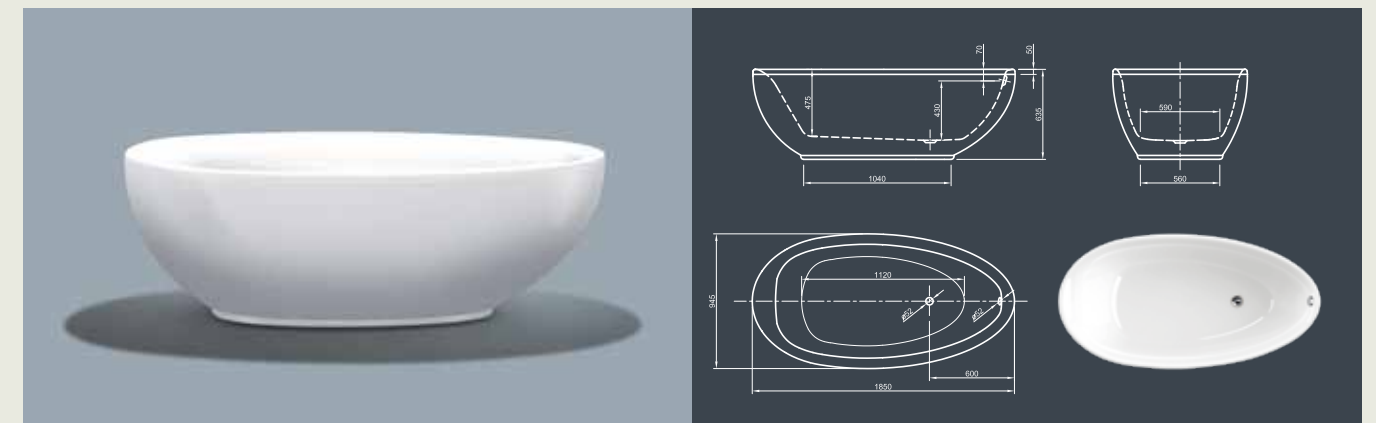

Further options see page 62

LOUNGE SPA

Pure power of attraction! This modern style bathtub is the space for meditative peace and radiates by its asymmetric egg-shape the feeling of maximal relaxation.

Technical data	
Article-No.	0200-089
Colour	White
Dimensions	1850 x 950 x 635 mm (L x W x H)
Weight	93 kg maximum weight (depending on configuration)
Volume	265 l
Bath Waste Kit	Click-Clack system, colour chrome, factory fitted

Further options see page 62

SPA CONFIGURATIONS

FOR FREESTANDING DESIGNS

1. Wellness Pure

- 24 ultra-flat air nozzles
- Ozone therapy
- Automatic drying system
- Remote control

2. Wellness Premium

- 24 ultra-flat air nozzles
- Ozone therapy
- Automatic drying system
- 20 mini LED light chain or 2 power LED
- Remote control