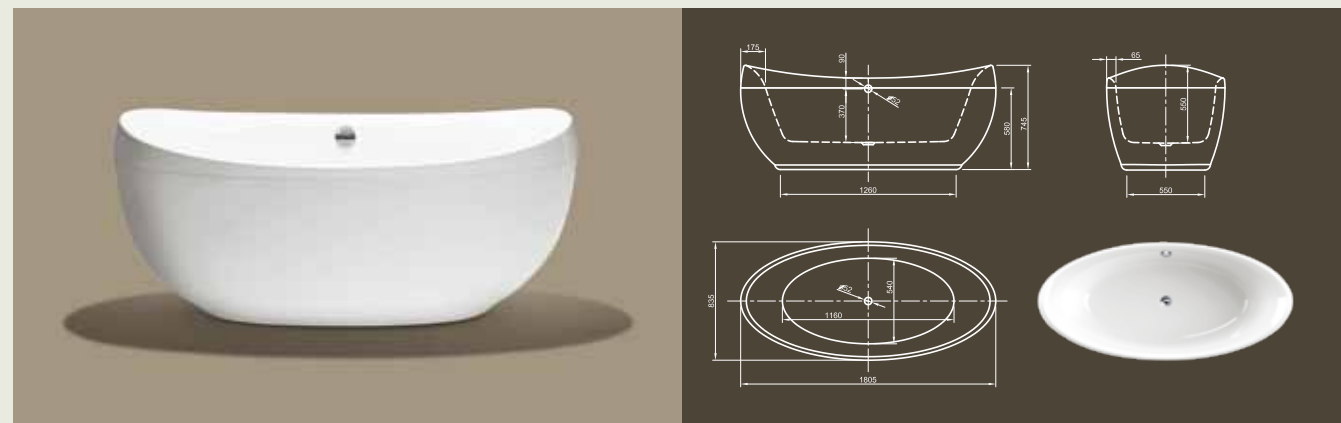

VENICE

Extraordinary design! This modern bathtub has a striking shape and captures you on a journey of mind.

Technical data	
Article-No.	0100-083
Colour	White
Dimensions	1800 x 835 x 745 mm (L x W x H)
Weight	51 kg
Volume	225 l
Bath Waste Kit	Click-Clack system, colour chrome, factory fitted

Further options see page 50

LOOM

Elegance in perfection! Exclusive and spacious design which does ensure an extraordinary relaxing bathing.

Technical data	
Article-No.	0100-088
Colour	White
Dimensions	1900 x 950 x 600 mm (L x W x H)
Weight	53 kg
Volume	265 l
Bath Waste Kit	Click-Clack system, colour chrome, factory fitted

Further options see page 50

RELAX

Relax! The traditional Victorian style metamorphosed into modernity.

Technical data	
Article-No.	0100-078
Colour	White
Dimensions	1800 x 850 x 620/760 mm (L x W x H)
Weight	51 kg
Volume	230 l
Bath Waste Kit	Slot overflow & Click-Clack waste, colour chrome, factory fitted

Further options see page 50