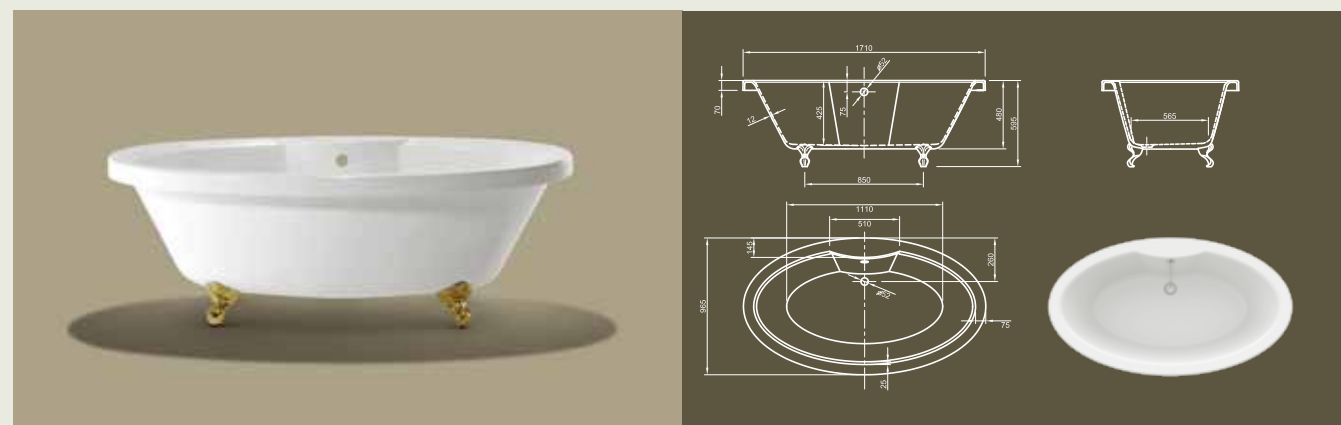

Further options see page 50

FUTURE

Lovers of classic design watch out! We present our Oval design type bathtub in classical interpretation! Elegant curves and luxury shape in its perfection.

Technical data	
Article-No.	0100-071
Colour	White
Dimensions	1700 x 950 x 600 mm (L x W x H)
Weight	56 kg
Volume	235 l
Bath Waste Kit	Not fitted, to be on separate order
Feet	Ball & Claw feet, colour brass or chrome, factory fitted

Further options see page 50

ROLL TOP

Right from the beginning! This classic design bathtub shows the origin of the Victorian style bathtub and convinces by its space saving design. It allows one-sided wall connection and so brings together popular design with useful properties.