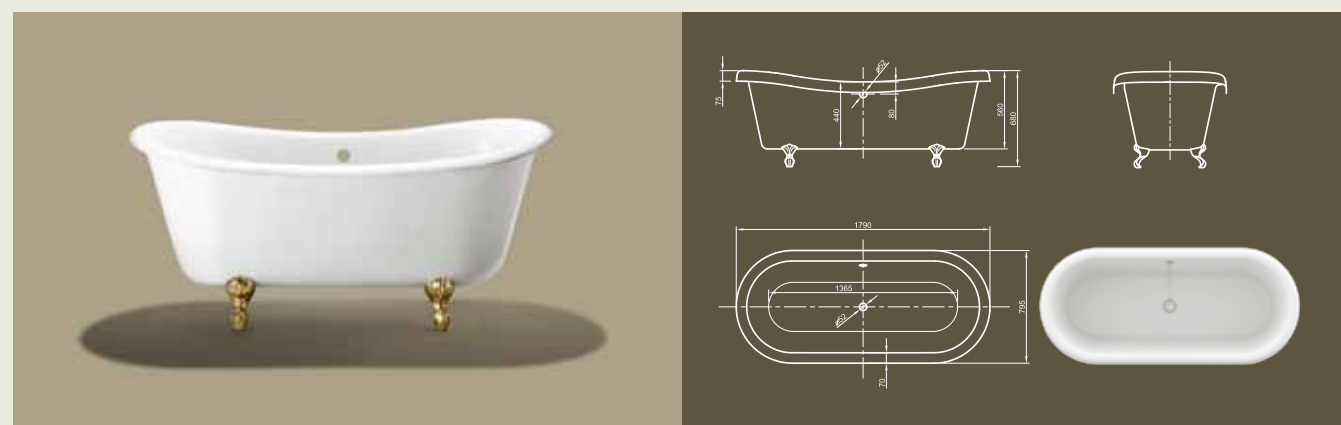

FUTURE

Lovers of classic design watch out! We present our Oval design type bathtub in classical interpretation! Elegant curves and luxury shape in its perfection.

Technical data	
Article-No.	0100-071
Colour	White
Dimensions	1700 x 950 x 600 mm (L x W x H)
Weight	56 kg
Volume	235 l
Bath Waste Kit	Not fitted, to be on separate order
Feet	Ball & Claw feet, colour brass or chrome, factory fitted

Further options see page 50

ROLL TOP

Right from the beginning! This classic design bathtub shows the origin of the Victorian style bathtub and convinces by its space saving design. It allows one-sided wall connection and so brings together popular design with useful properties.

Technical data	
Article-No.	0100-065
Colour	White
Dimensions	1525 x 720 x 550 mm (L x W x H)
Weight	46 kg
Volume	160 l
Bath Waste Kit	Not fitted, to be on separate order
Feet	Ball & Claw feet, colour brass or chrome, factory fitted

Further options see page 50

Option: Roll Top XL (1665 x 715 x 575 mm), Article-No. 0100-066

CHATEAU

Bonjour! This French style classical design bathtub brings Provence flair into your bathroom. Or maybe you prefer Paris or Cannes? Whatever you prefer, this elegant symmetrical shape bathtub perfects your bathroom in an incomparable manner!

Technical data	
Article-No.	0100-073
Colour	White
Dimensions	1800 x 800 x 680 mm (L x W x H)
Weight	58 kg
Volume	230 l
Bath Waste Kit	Not fitted, to be on separate order
Feet	Ball & Claw feet, colour brass or chrome, factory fitted

Further options see page 50

PRINCESS

Ornate Design! This puristic interpretation of our Chateau bathtub brings together ornate design with modern elements leading into perfect comfort.