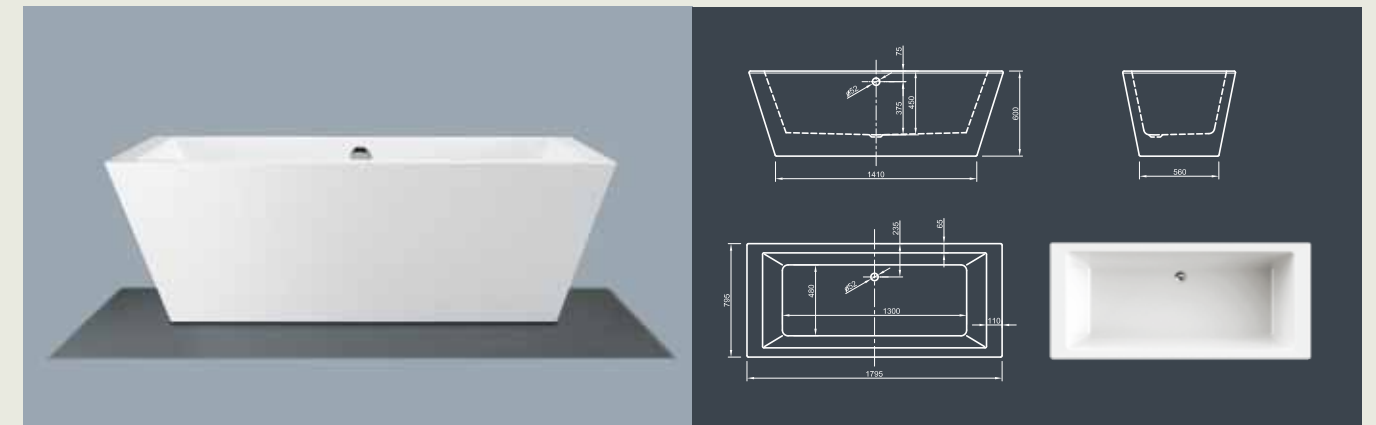

CULTURE SPA

Straightforward! This linear cube bathtub shows modern design in its purest way. With its ornate-less shape and perfectly finished edges it radiates meditative peace. Tapered sides offer optimal bathing comfort!

Technical data	
Article-No.	0200-068
Colour	White
Dimensions	1800 x 800 x 600 mm (L x W x H)
Weight	91 kg maximum weight (depending on configuration)
Volume	230 l
Bath Waste Kit	Click-Clack system, colour chrome, factory fitted

Further options see page 62