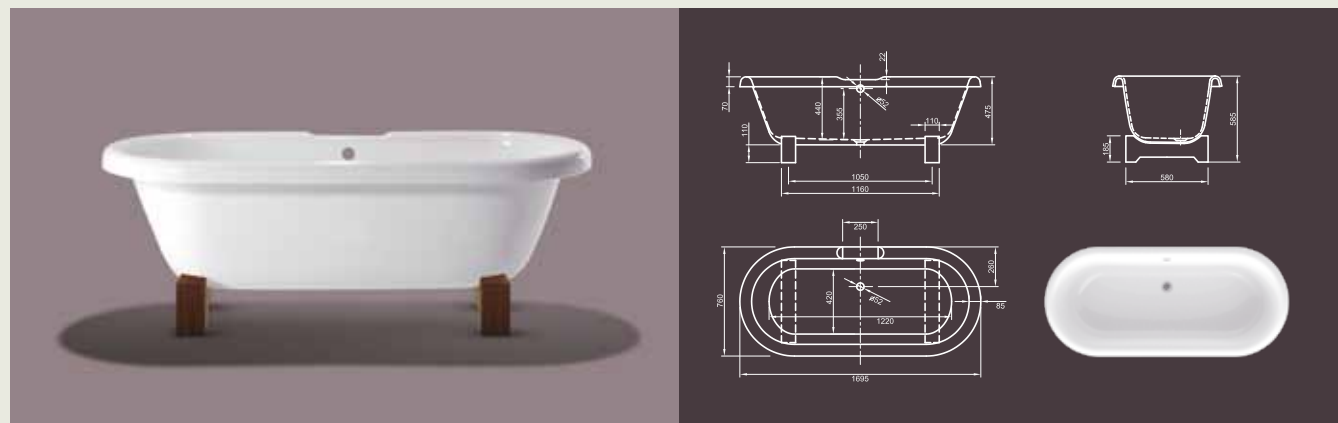

EDWARDIAN I

Noble interpretation! Our traditional design bathtub Edwardian equipped with a two-piece support made of teak wood.

Technical data	
Article-No.	0100-062-06
Colour	White
Dimensions	1700 x 750 x 600 mm (L x W x H)
Weight	55 kg
Volume	180 l
Bath Waste Kit	Not fitted, to be on separate order

Further options see page 50

EDWARDIAN II

Noble interpretation the 2nd! Our beloved Evergreen Edwardian imbedded in two consoles made of teak wood.

Technical data	
Article-No.	0100-062-08
Colour	White
Dimensions	1700 x 750 x 600 mm (L x W x H)
Weight	55 kg
Volume	180 l
Bath Waste Kit	Not fitted, to be on separate order

Further options see page 50

PRINCE

Absolute modern classic! Inspired by the last century this bathtub with its pure aluminum (brushed) outer ergonomically interprets classic tub design in the spirit of time. Its special, unique and outstanding design is an eye catcher for your bathroom!

Technical data	
Article-No.	0100-086
Colour	White
Dimensions	1700 x 700 x 685 mm (L x W x H)
Weight	58 kg
Volume	225 l
Bath Waste Kit	Not fitted, to be on separate order

Further options see page 50