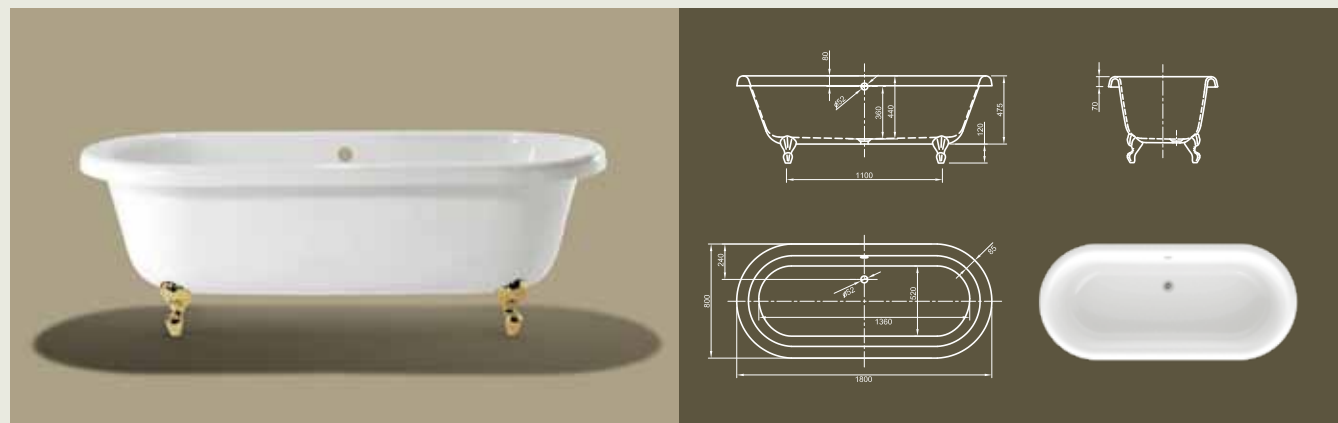

EDWARDIAN

Its Royal Highness invites you to a luxury bath! This classical bathtub exudes the charm of royalty. Feet options in brass or chrome adapt this extraordinary bathtub to the personal character of your bathroom.

Technical data	
Article-No.	0100-062
Colour	White
Dimensions	1700 x 750 x 600 mm (L x W x H)
Weight	52 kg
Volume	180 l
Bath Waste Kit	Not fitted, to be on separate order
Feet	Ball & Claw feet, colour brass or chrome, factory fitted

Further options see page 50

EDWARDIAN XL

Classical design meets comfortable dimensions! This large volume bathtub offers highest bathing comfort at both ends due to central position of the waste.

Technical data	
Article-No.	0100-063
Colour	White
Dimensions	1800 x 800 x 600 mm (L x W x H)
Weight	56 kg
Volume	220 l
Bath Waste Kit	Not fitted, to be on separate order
Feet	Ball & Claw feet, colour brass or chrome, factory fitted

Further options see page 50

VICTORIAN

Back to the roots! The classical Victorian style bathtub is outstandingly adopted to the body and conveys an especially high feeling of comfort.

Technical data	
Article-No.	0100-061
Colour	White
Dimensions	1745 x 830 x 810/650 mm (L x W x H)
Weight	56 kg
Volume	185 l
Bath Waste Kit	Not fitted, to be on separate order
Feet	Lion feet, colour brass or chrome, factory fitted

Further options see page 50