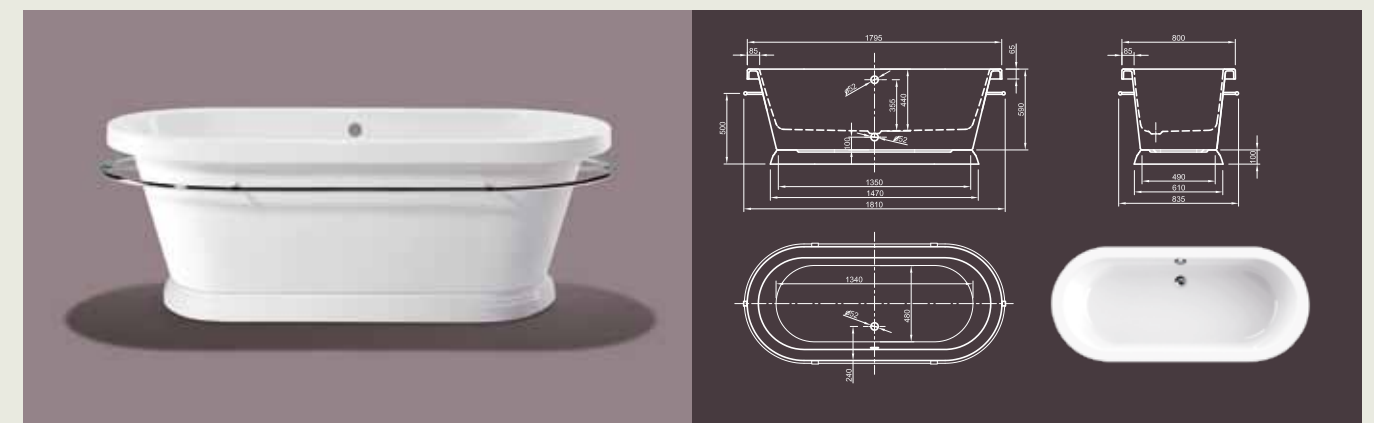

LOFT V

Last but not least: Another popular symbiosis of features! Here our model Loft equipped with towel rail and plinth. Make your choice!

Technical data	
Article-No.	0100-067-07/08
Colour	White
Dimensions	1800 x 835 x 690 mm (L x W x H)
Weight	77 kg
Volume	230 l
Bath Waste Kit	Not fitted, to be on separate order

Further options see page 50