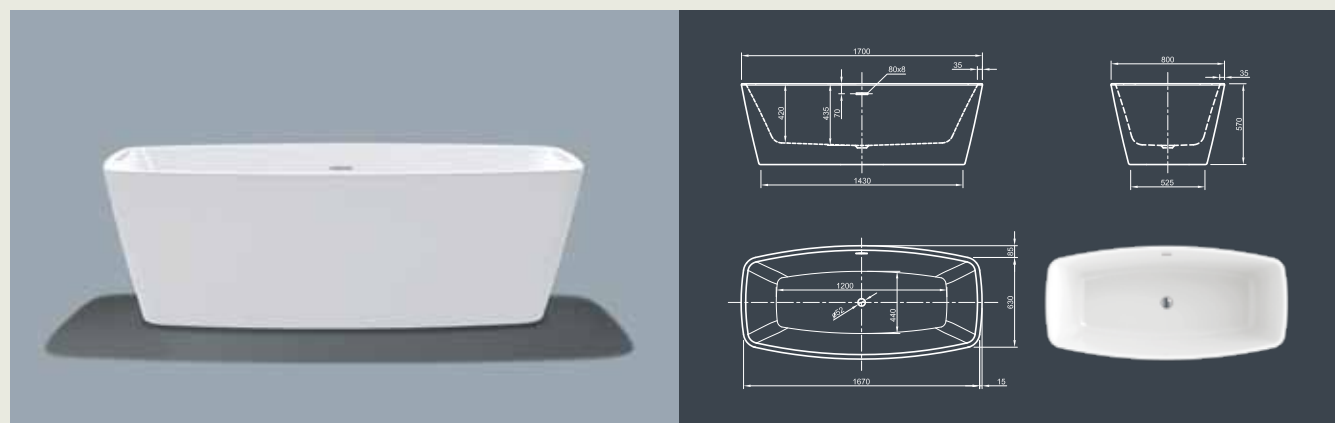

CUBE SPA

Purism at its best! The embodiment of outstanding and clean design invites you to a luxury bath. Enjoy the minimalism and purism of this bath design!

Technical data	
Article-No.	0200-084
Colour	White
Dimensions	1700 x 800 x 600 mm (L x W x H)
Weight	88 kg maximum weight (depending on configuration)
Volume	200 l
Bath Waste Kit	Slot overflow & Click-Clack waste, colour chrome, factory fitted

Further options see page 62