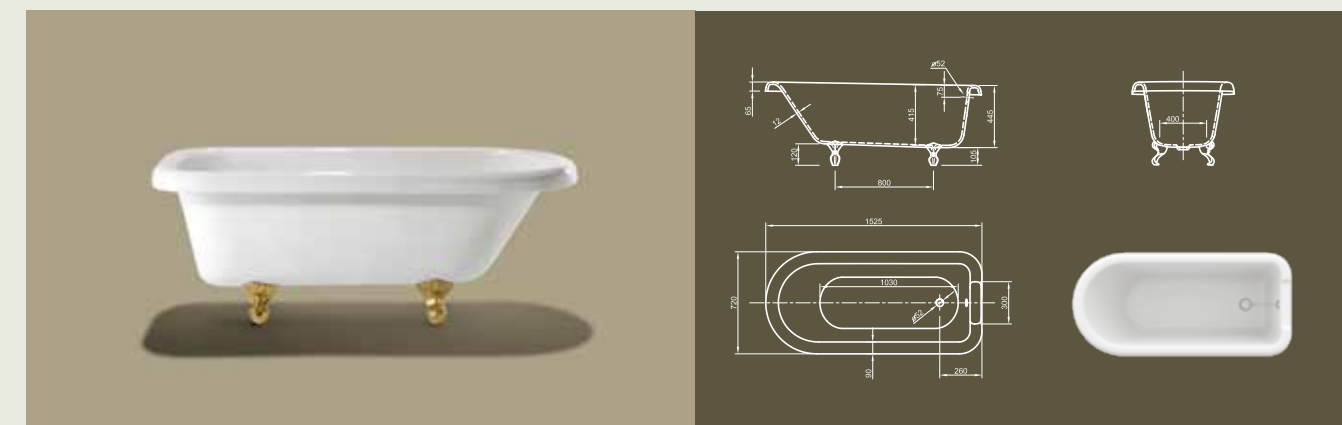

ROLL TOP

Right from the beginning! This classic design bathtub shows the origin of the Victorian style bathtub and convinces by its space saving design. It allows one-sided wall connection and so brings together popular design with useful properties.

Technical data	
Article-No.	0100-065
Colour	White
Dimensions	1525 x 720 x 550 mm (L x W x H)
Weight	46 kg
Volume	160 l
Bath Waste Kit	Not fitted, to be on separate order
Feet	Ball & Claw feet, colour brass or chrome, factory fitted

Further options see page 50

Option: Roll Top XL (1665 x 715 x 575 mm), Article-No. 0100-066

CHATEAU

Bonjour! This French style classical design bathtub brings Provence flair into your bathroom. Or maybe you prefer Paris or Cannes? Whatever you prefer, this elegant symmetrical shape bathtub perfects your bathroom in an incomparable manner!

Technical data	
Article-No.	0100-073
Colour	White
Dimensions	1800 x 800 x 680 mm (L x W x H)
Weight	58 kg
Volume	230 l
Bath Waste Kit	Not fitted, to be on separate order
Feet	Ball & Claw feet, colour brass or chrome, factory fitted

Further options see page 50