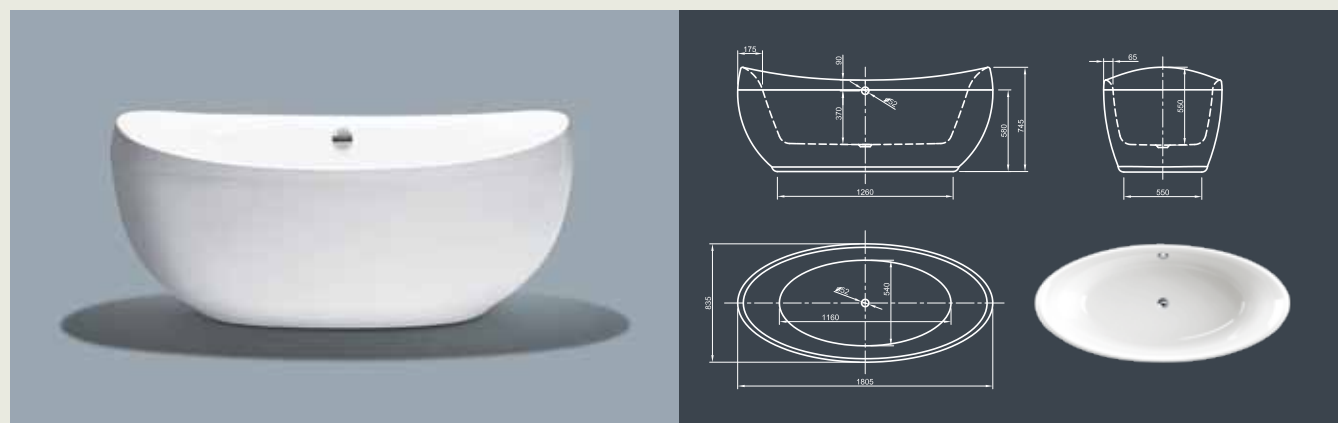

VENICE SPA

Extraordinary design! This modern bathtub has a striking shape and captures you on a journey of mind.

Technical data	
Article-No.	0200-083
Colour	White
Dimensions	1800 x 835 x 745 mm (L x W x H)
Weight	91 kg maximum weight (depending on configuration)
Volume	225 l
Bath Waste Kit	Click-Clack system, colour chrome, factory fitted

Further options see page 62