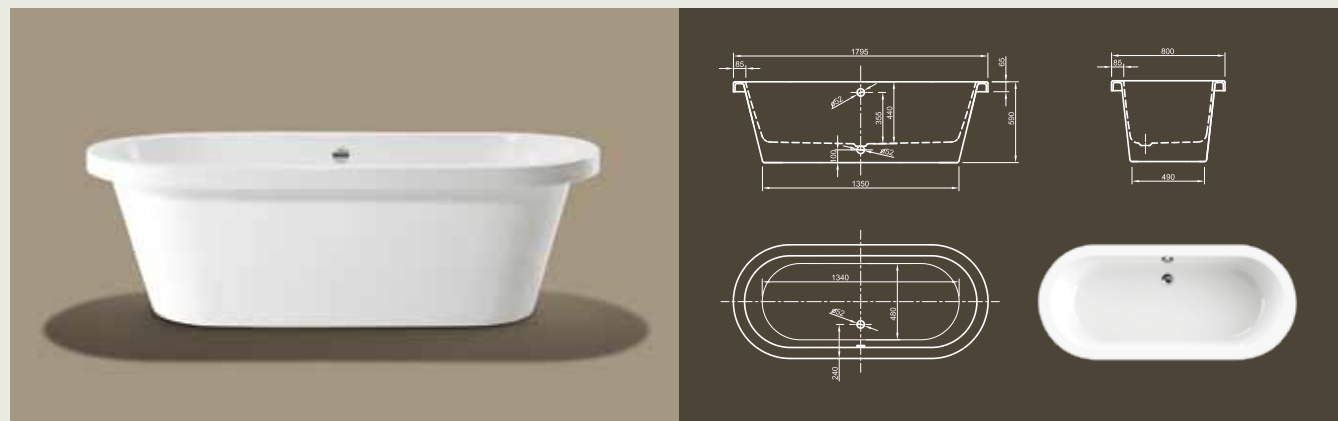

Cool

LOFT

Modern interpretation of a classical bathtub.

Its puristic, oval shape invites to relax in. With its broad edge it sufficiently meets practical requirements.

Technical data	
Article-No.	0100-067
Colour	White
Dimensions	1800 x 800 x 600 mm (L x W x H)
Weight	58 kg
Volume	230 l
Bath Waste Kit	Not fitted, to be on separate order

Further options see page 50

Option: Loft IV (with plinth), Article-No. 0100-068

COOL

Cool comfort! Inspired by the last century this modern style bathtub ergonomically interprets classic tub design in the spirit of time. Its unique shape creates a deep feeling of cosiness and invites to relax in.