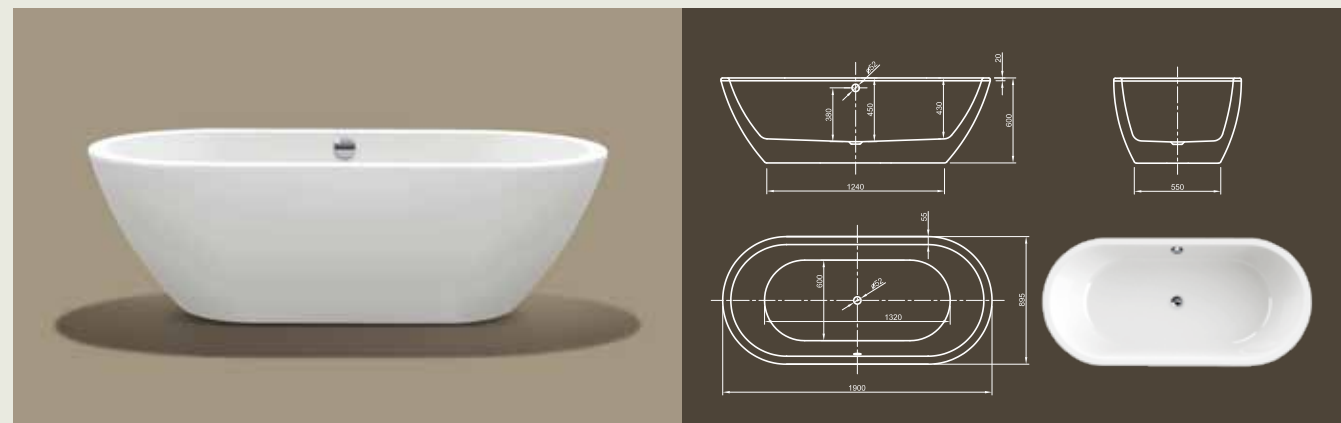

FORM

Elegance! An exceptional design for a stunning bath enjoyment.

Technical data	
Article-No.	0100-087
Colour	White
Dimensions	1900 x 900 x 600 mm (L x W x H)
Weight	53 kg
Volume	275 l
Bath Waste Kit	Click-Clack system, colour chrome, factory fitted

Further options see page 50

CLUB

Top of the bath! This modern, round bathtub is the place to be in your bathroom. Enjoy your bath and round off your day!

Technical data	
Article-No.	0100-075
Colour	White
Dimensions	Ø 1600 x 620 mm (L x W x H)
Weight	66 kg
Volume	275 l
Bath Waste Kit	Click-Clack system, colour chrome, factory fitted

Further options see page 50

OVAL

Oval experience! With its oval basic shape and elegant curves, this modern style bathtub offers you a high bathing comfort.

Technical data	
Article-No.	0100-080
Colour	White
Dimensions	1800 x 950 x 625 mm (L x W x H)
Weight	50 kg
Volume	225 l
Bath Waste Kit	Click-Clack system, colour chrome, factory fitted

Further options see page 50