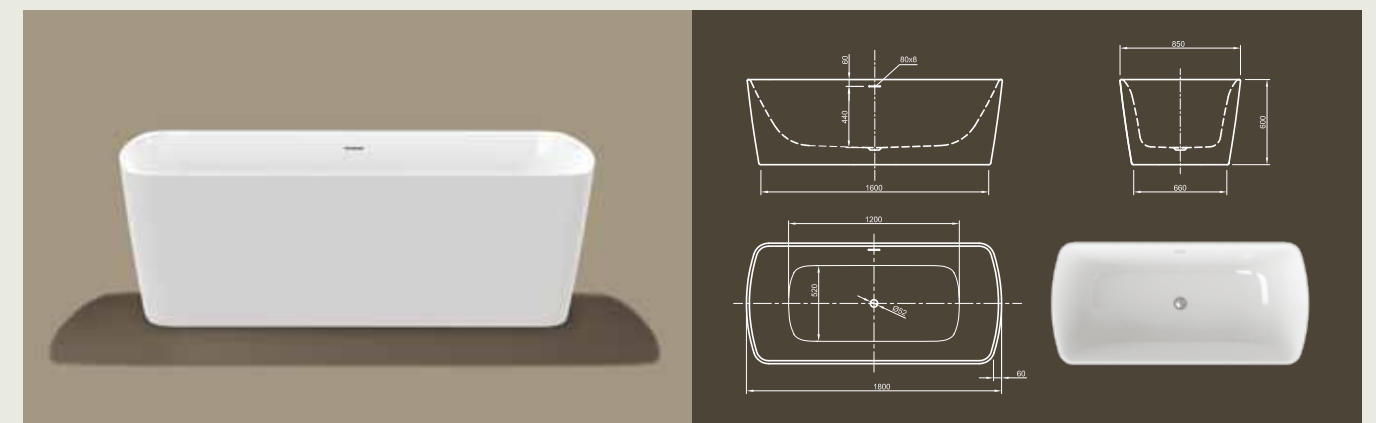

Lounge – this modern style bathtub is the space for meditative peace and radiates by its asymmetric egg-shape the feeling of maximal relaxation.

ELABORATE
DESIGN IDEAS

SATISFY
AESTHETIC
DEMANDS

Venice – this modern bathtub has a striking shape and captures you on a journey of mind.