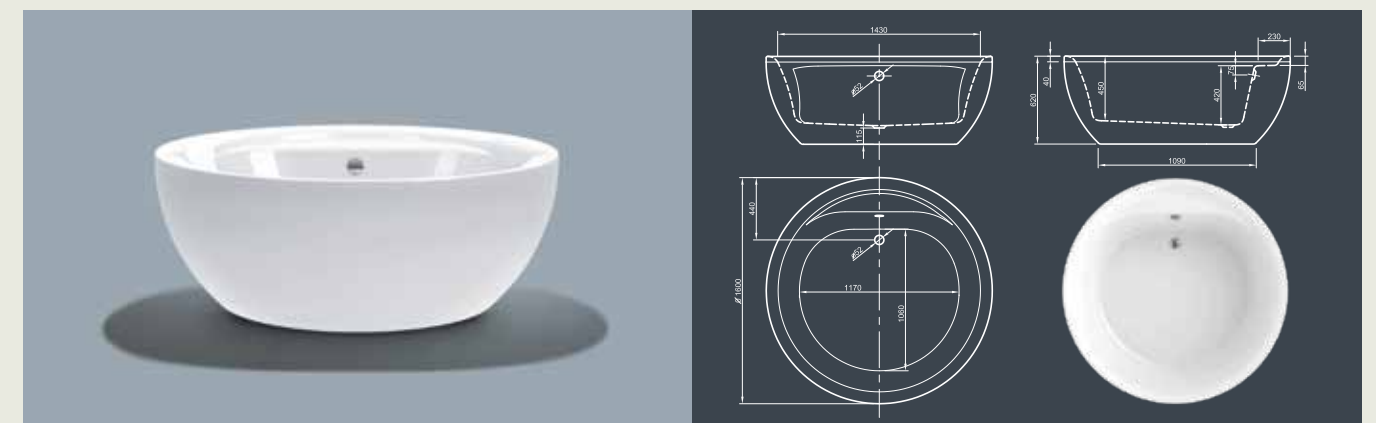

Further options see page 62

OVAL SPA

Oval experience! With its oval basic shape and elegant curves, this modern style bathtub offers you a high bathing comfort.

Technical data	
Article-No.	0200-080
Colour	White
Dimensions	1800 x 950 x 625 mm (L x W x H)
Weight	90 kg maximum weight (depending on configuration)
Volume	225 l
Bath Waste Kit	Click-Clack system, colour chrome, factory fitted