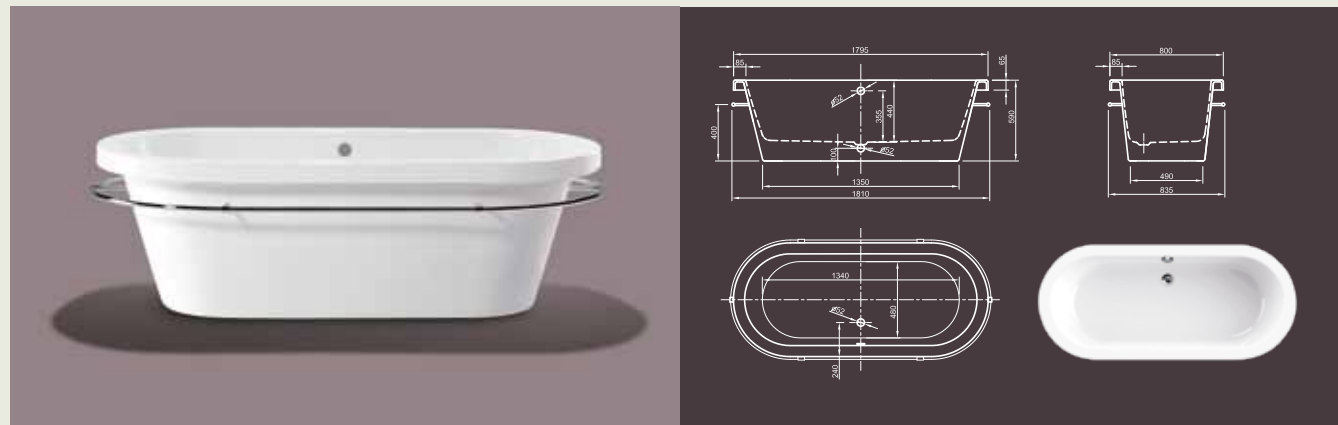

LOFT I

Modern interpretation of a classical bathtub. Our edgy model Loft equipped with a surrounding, chrome towel rail. Have your towel available after the enjoyment of an inevitable relaxing bath experience.

Technical data	
Article-No.	0100-067-01/02
Colour	White
Dimensions	1800 x 835 x 600 mm (L x W x H)
Weight	65 kg
Volume	230 l
Bath Waste Kit	Not fitted, to be on separate order

Further options see page 50