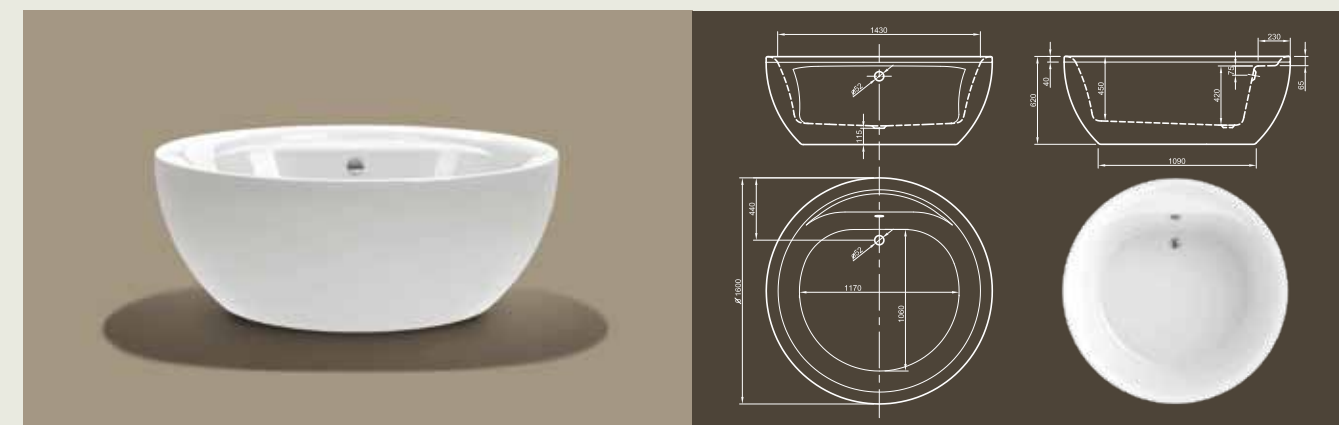

CLUB

Top of the bath! This modern, round bathtub is the place to be in your bathroom. Enjoy your bath and round off your day!

Technical data	
Article-No.	0100-075
Colour	White
Dimensions	Ø 1600 x 620 mm (L x W x H)
Weight	66 kg
Volume	275 l
Bath Waste Kit	Click-Clack system, colour chrome, factory fitted

Further options see page 50