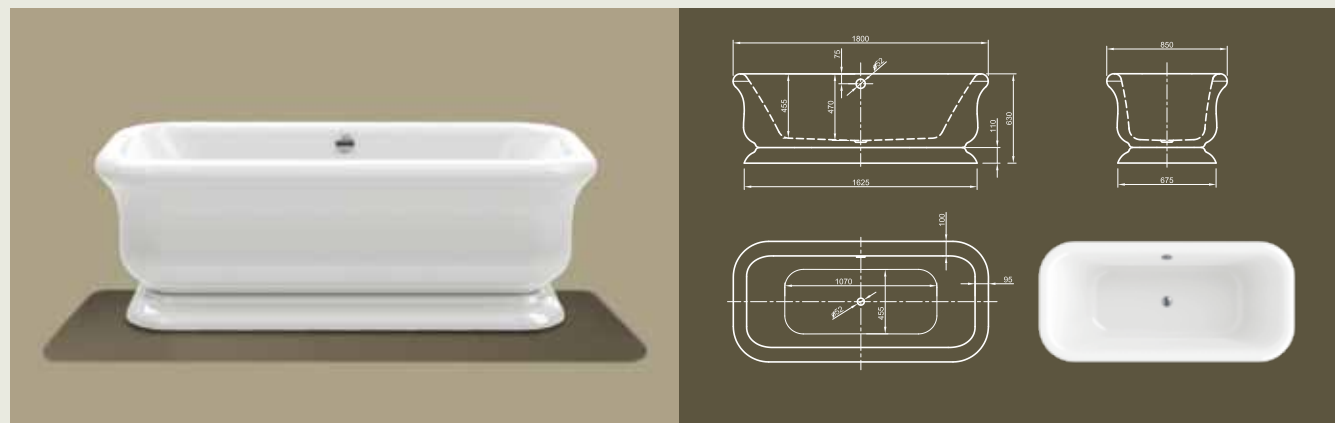

RETRO

Esthetical access to past centuries! This exclusive, classical design bathtub brings back the memory to the Roman Empire. Enjoy the luxurious bathing experience like Caesar and Cleopatra.

Technical data	
Article-No.	0100-090
Colour	White
Dimensions	1800 x 850 x 630 mm (L x W x H)
Weight	60 kg
Volume	215 l
Bath Waste Kit	Click-Clack system, colour chrome, factory fitted

Further options see page 50

PRINCESS I

Glamorous! Our trendy, classic design model Princess advanced by a decorative plinth. This detail gives your bathroom an individual touch.

Technical data	
Article-No.	0100-081-01
Colour	White
Dimensions	1700 x 700 x 700 mm (L x W x H)
Weight	53 kg
Volume	225 l
Bath Waste Kit	Not fitted, to be on separate order

Further options see page 50

SLIPPER

Compact! The compact size version of our Victorian style bathtub. Design your bathroom and tune it up to an individual, characteristic oasis of enjoyment by integrating a freestanding bathtub! This model allows this transformation even in the smallest bathroom.

Technical data	
Article-No.	0100-064
Colour	White
Dimensions	1515 x 725 x 785/570 mm (L x W x H)
Weight	46 kg
Volume	135 l
Bath Waste Kit	Not fitted, to be on separate order
Feet	Ball & Claw feet, colour brass or chrome, factory fitted

Further options see page 50