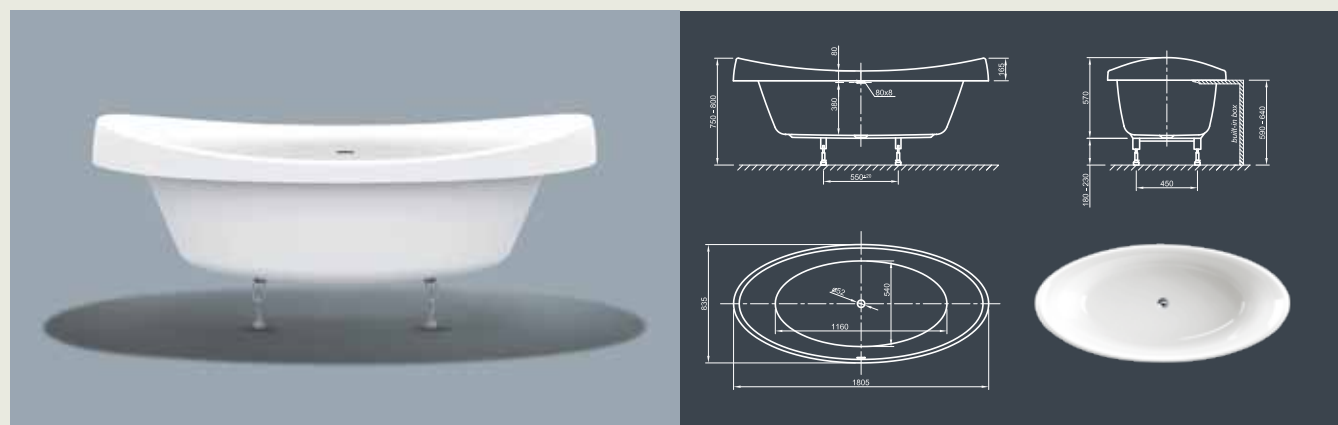

VENICE FIT SPA

Extraordinary design! This modern bathtub has a striking shape and captures you on a journey of mind.

Technical data	
Article-No.	0200-283
Colour	White
Dimensions	1800 x 835 x 745 mm (L x W x H)
Weight	65 kg maximum weight (depending on configuration)
Volume	225 l
Bath Waste Kit	Slot overflow & Click-Clack waste, colour chrome, factory fitted
Legs	Special frame system with adjustable legs, factory fitted

Further options see page 70

LOUNGE FIT SPA

Pure power of attraction! This modern style bathtub is the space for meditative peace and radiates by its asymmetric egg-shape the feeling of maximal relaxation.