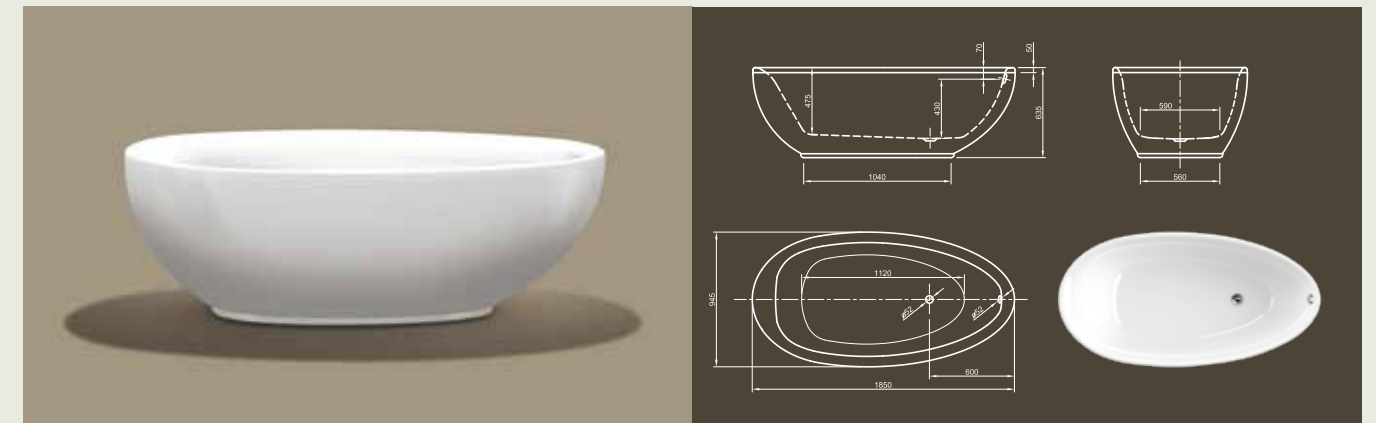

LOUNGE

Pure power of attraction! This modern style bathtub is the space for meditative peace and radiates by its asymmetric egg-shape the feeling of maximal relaxation.

Technical data

Article-No.	0100-089
Colour	White
Dimensions	1850 x 950 x 635 mm (L x W x H)
Weight	53 kg
Volume	265 l
Bath Waste Kit	Click-Clack system, colour chrome, factory fitted

Further options see page 50

COSY

Purism at its best! The embodiment of outstanding and clean design invites you to a luxury bath. Enjoy the minimalism and purism of this new curved design!

Technical data

Article-No.	0100-079
Colour	White
Dimensions	1800 x 850 x 600 mm (L x W x H)
Weight	51 kg
Volume	245 l
Bath Waste Kit	Slot overflow & Click-Clack waste, colour chrome, factory fitted

Further options see page 50