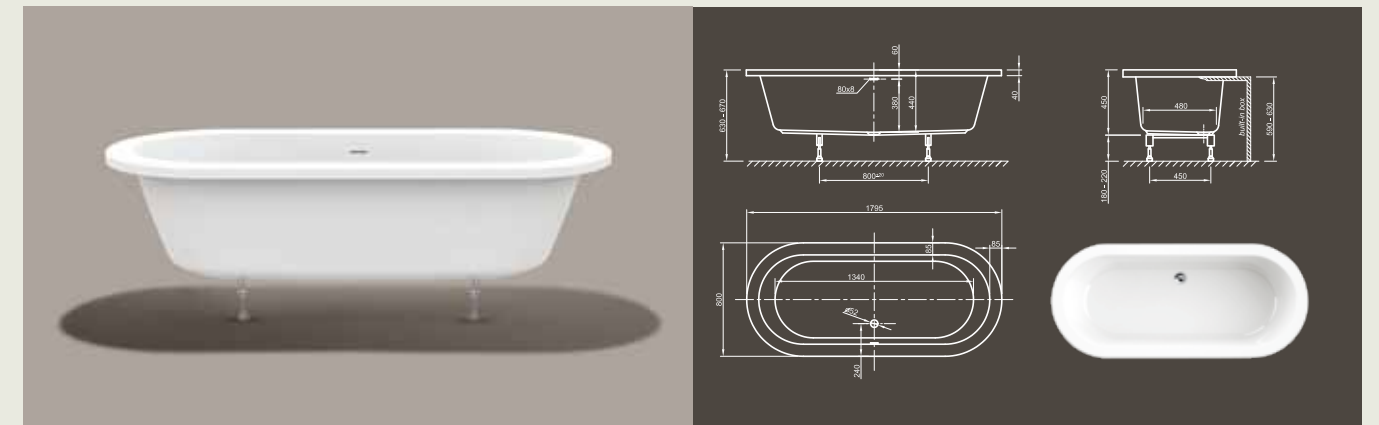

COOL FIT

Cool comfort! Inspired by the last century this modern style bathtub ergonomically interprets classic tub design in the spirit of time. Its unique shape creates a deep feeling of cosiness and invites to relax in.

Technical data	
Article-No.	0400-282
Colour	White
Dimensions	1800 x 800 x 600 mm (L x W x H)
Weight	34 kg
Volume	230 l
Bath Waste Kit	Slot overflow & Click-Clack waste, colour chrome, factory fitted
Legs	Special frame system with adjustable legs, factory fitted

Further options see page 50