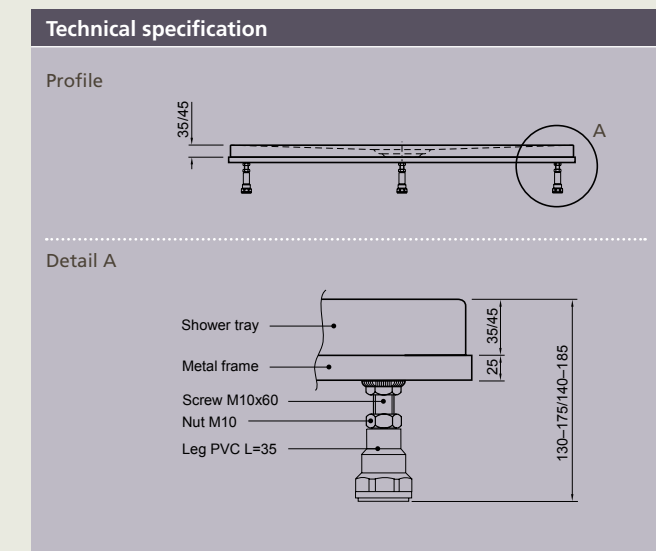

*Individual sizes available upon request

7 LENGTHS, 3 WIDTHS

WASTE SYSTEM

Dimensions	Colour
Ø 90 mm incl. PVC-Siphon	Chrome

METAL FRAME

EVOLUTION

TODAY'S SOLUTIONS FOR TOMORROW

Evolution is any change across successive generations. In our case we talk about evolution being any change in successive products! As market leader in freestanding bathtubs made from best cast sanitary acrylic we hold this world caring in our hands.