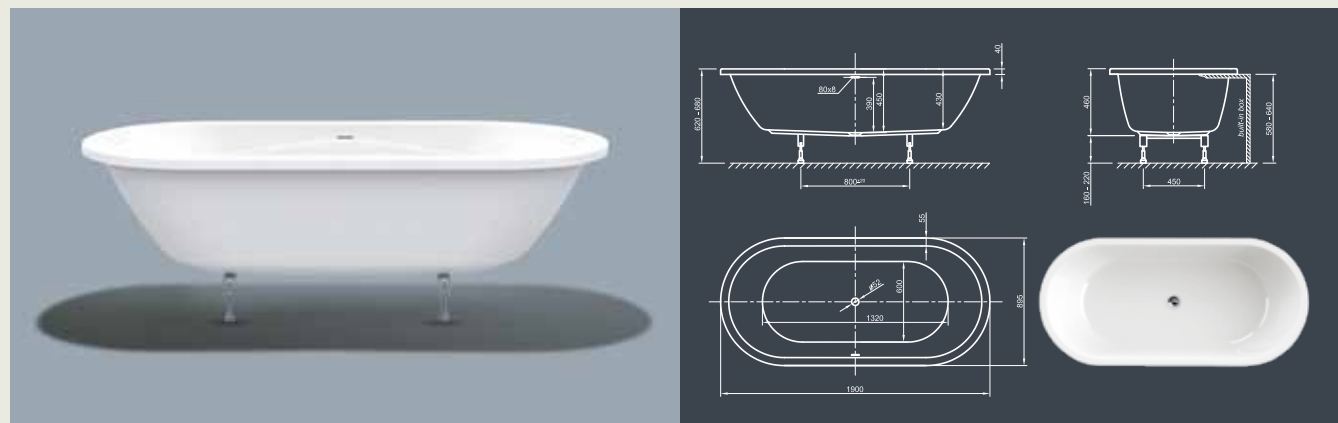

Further options see page 70

COOL FIT SPA

Cool comfort! Inspired by the last century this modern style bathtub ergonomically interprets classic tub design in the spirit of time. Its unique shape creates a deep feeling of cosiness and invites to relax in.

Further options see page 70

FORM FIT SPA

Elegance! An exceptional design for a stunning bath enjoyment.

Technical data	
Article-No.	0200-287
Colour	White
Dimensions	1900 x 900 x 600 mm (L x W x H)
Weight	63 kg maximum weight (depending on configuration)
Volume	275 l
Bath Waste Kit	Slot overflow & Click-Clack waste, colour chrome, factory fitted
Legs	Special frame system with adjustable legs, factory fitted

Further options see page 70

CULTURE FIT SPA

Straightforward! This linear cube bathtub shows modern design in its purest way. With its ornate-less shape and perfectly finished edges it radiates meditative peace. Tapered sides offer optimal bathing comfort!