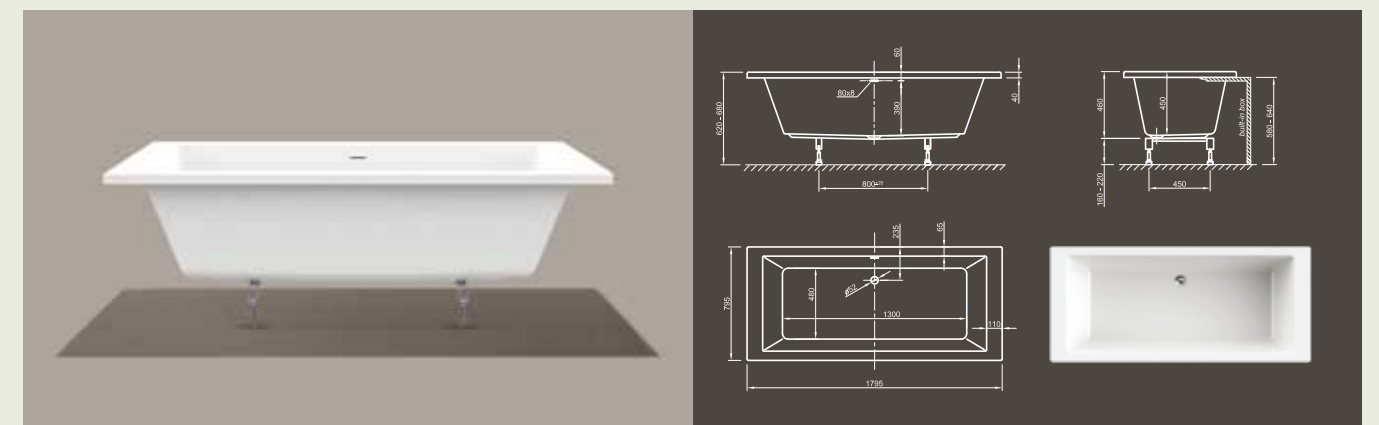

CULTURE FIT

Straightforward! This linear cube bathtub shows modern design in its purest way. With its ornate-less shape and perfectly finished edges it radiates meditative peace. Tapered sides offer optimal bathing comfort!

Technical data	
Article-No.	0400-268
Colour	White
Dimensions	1800 x 800 x 600 mm (L x W x H)
Weight	34 kg
Volume	230 l
Bath Waste Kit	Slot overflow & Click-Clack waste, colour chrome, factory fitted
Legs	Special frame system with adjustable legs, factory fitted

Further options see page 50