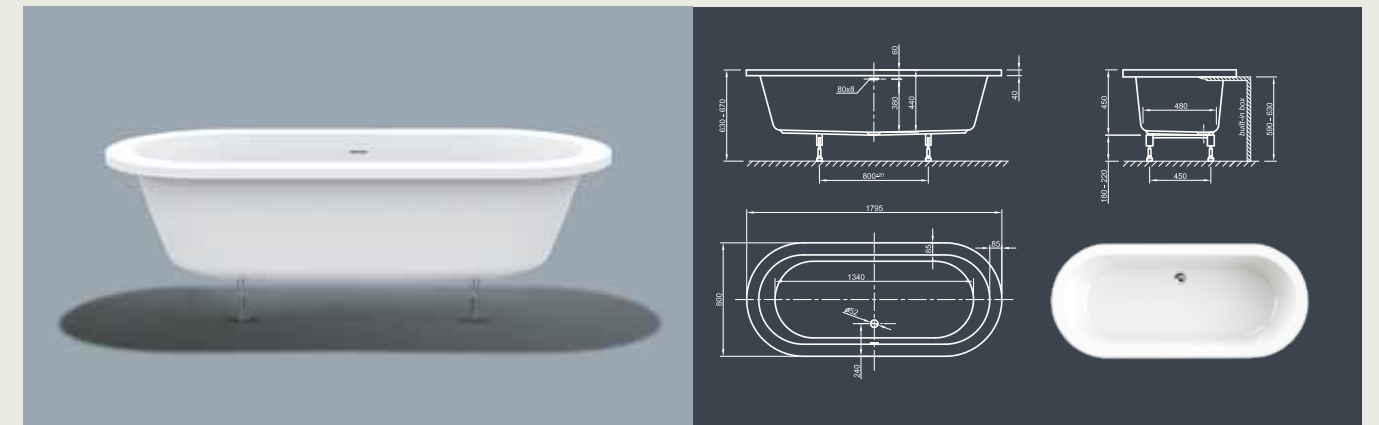

COOL FIT SPA

Cool comfort! Inspired by the last century this modern style bathtub ergonomically interprets classic tub design in the spirit of time. Its unique shape creates a deep feeling of cosiness and invites to relax in.

Technical data	
Article-No.	0200-282
Colour	White
Dimensions	1800 x 800 x 600 mm (L x W x H)
Weight	59 kg maximum weight (depending on configuration)
Volume	230 l
Bath Waste Kit	Slot overflow & Click-Clack waste, colour chrome, factory fitted
Legs	Special frame system with adjustable legs, factory fitted

Further options see page 70