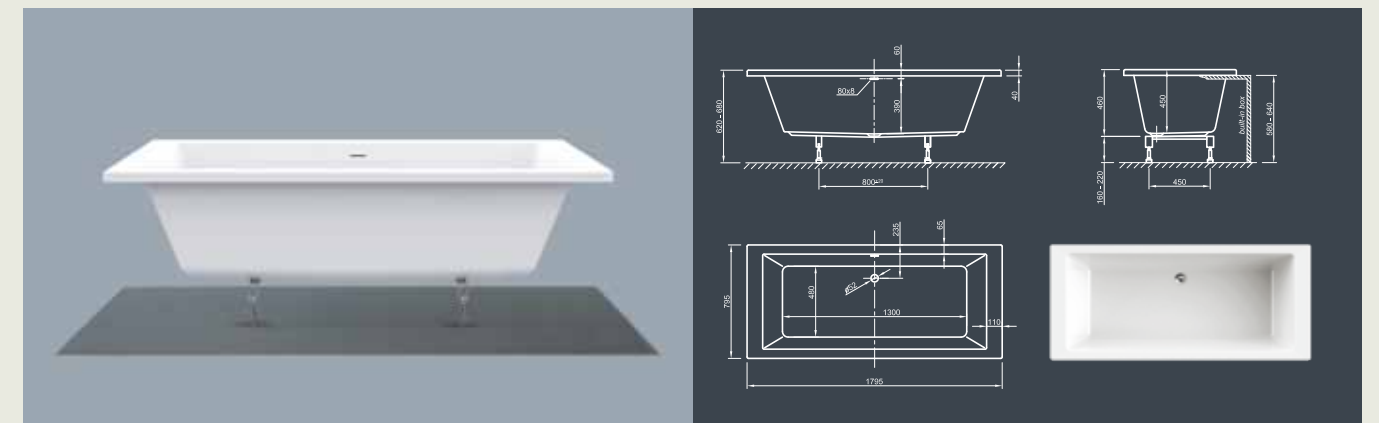

CULTURE FIT SPA

Straightforward! This linear cube bathtub shows modern design in its purest way. With its ornate-less shape and perfectly finished edges it radiates meditative peace. Tapered sides offer optimal bathing comfort!

Technical data	
Article-No.	0200-268
Colour	White
Dimensions	1800 x 800 x 600 mm (L x W x H)
Weight	59 kg maximum weight (depending on configuration)
Volume	230 l
Bath Waste Kit	Slot overflow & Click-Clack waste, colour chrome, factory fitted
Legs	Special frame system with adjustable legs, factory fitted

Further options see page 70