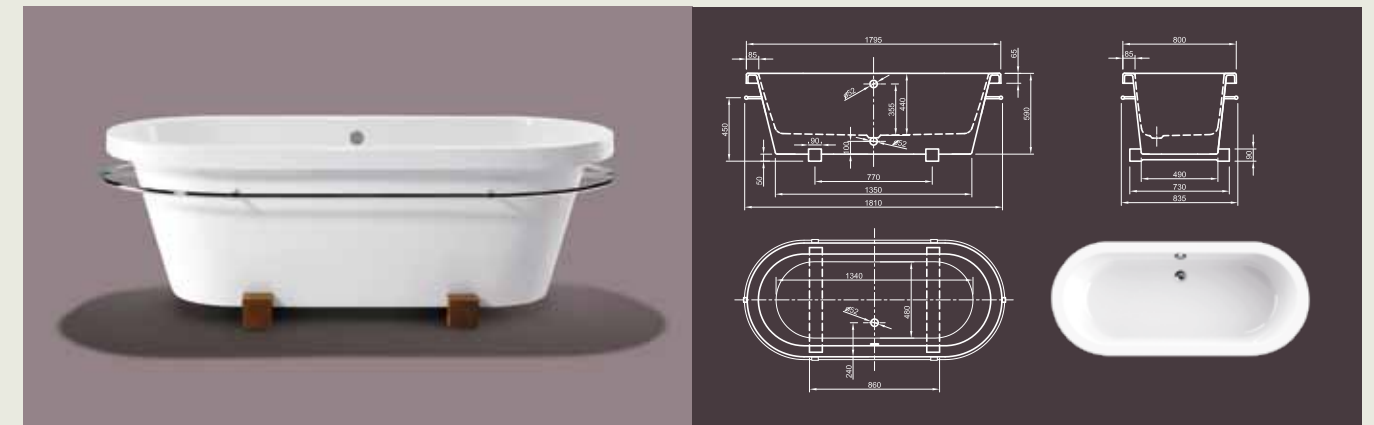

LOFT III

Combination: Two individual features combined in one model: a fancy towel rail and exclusive teak wood consoles – useful and stylish!

Technical data	
Article-No.	0100-067-04/05
Colour	White
Dimensions	1800 x 835 x 650 mm (L x W x H)
Weight	75 kg
Volume	230 l
Bath Waste Kit	Not fitted, to be on separate order

Further options see page 50