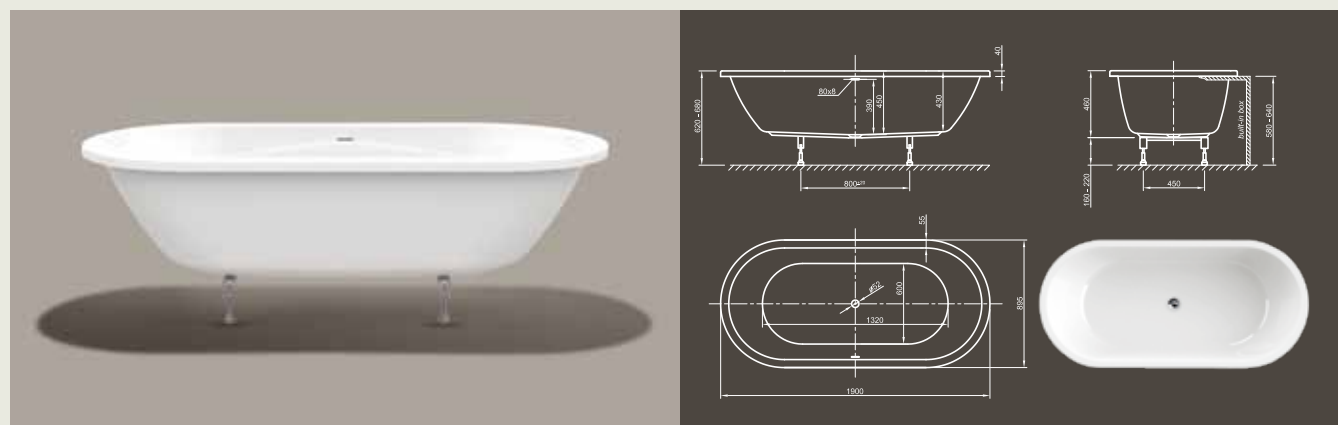

Further options see page 50

FORM FIT

Elegance! An exceptional design for a stunning bath enjoyment.

Technical data	
Article-No.	0400-287
Colour	White
Dimensions	1900 x 900 x 600 mm (L x W x H)
Weight	38 kg
Volume	275 l
Bath Waste Kit	Slot overflow & Click-Clack waste, colour chrome, factory fitted
Legs	Special frame system with adjustable legs, factory fitted

Further options see page 50

CULTURE FIT

Straightforward! This linear cube bathtub shows modern design in its purest way. With its ornate-less shape and perfectly finished edges it radiates meditative peace. Tapered sides offer optimal bathing comfort!