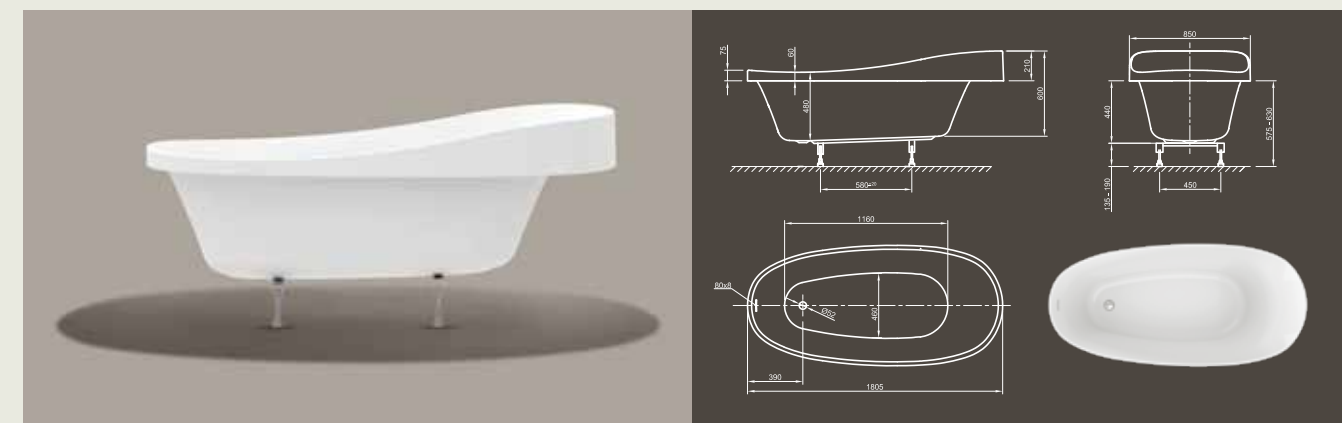

Further options see page 50

RELAX FIT

Relax! The traditional Victorian style metamorphosed into modernity.

Technical data	
Article-No.	0400-278
Colour	White
Dimensions	1800 x 850 x 620/760 (L x W x H)
Weight	31 kg
Volume	230 l
Bath Waste Kit	Slot overflow & Click-Clack waste, colour chrome, factory fitted
Legs	Special frame system with adjustable legs, factory fitted

Further options see page 50

MOOD FIT

Good mood in straight-line! This rectangular clean purism modern style bathtub with a flat top offers optimal comfort with its tapered sides.

Technical data	
Article-No.	0400-285
Colour	White
Dimensions	1800 x 800 x 600 mm (L x W x H)
Weight	33 kg
Volume	230 l
Bath Waste Kit	Slot overflow & Click-Clack waste, colour chrome, factory fitted
Legs	Special frame system with adjustable legs, factory fitted