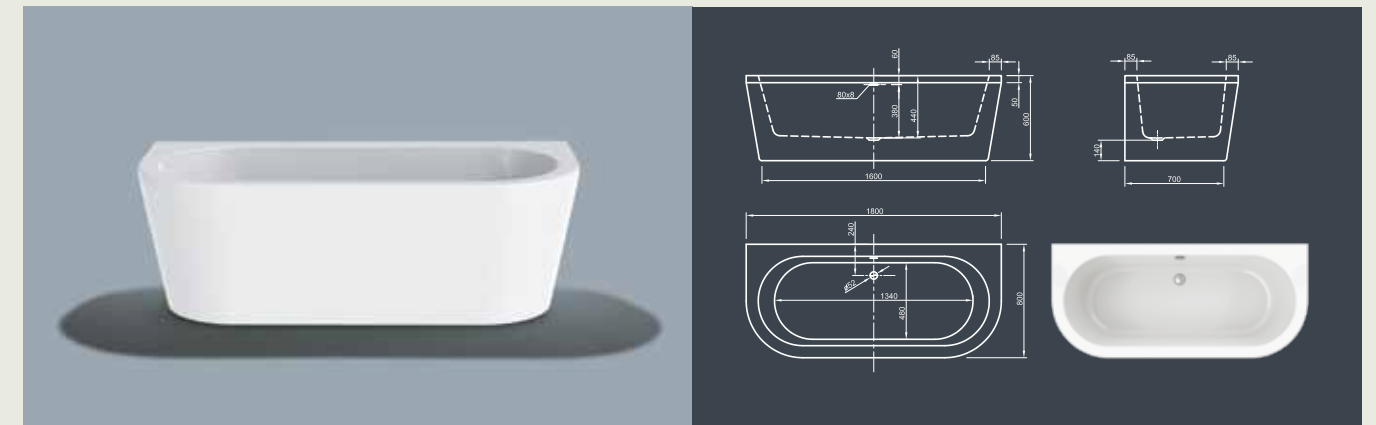

WALL SPA

Evolutionary! Favored design enhanced in a space saving form. This modern style bathtub allows one-sided wall connection. Prettify your bathroom even if there is only minimum space!

Technical data	
Article-No.	0200-077
Colour	White
Dimensions	1800 x 800 x 600 mm (L x W x H)
Weight	88 kg maximum weight (depending on configuration)
Volume	250 l
Bath Waste Kit	Slot overflow system or Click-Clack system, colour chrome, factory fitted

Further options see page 62