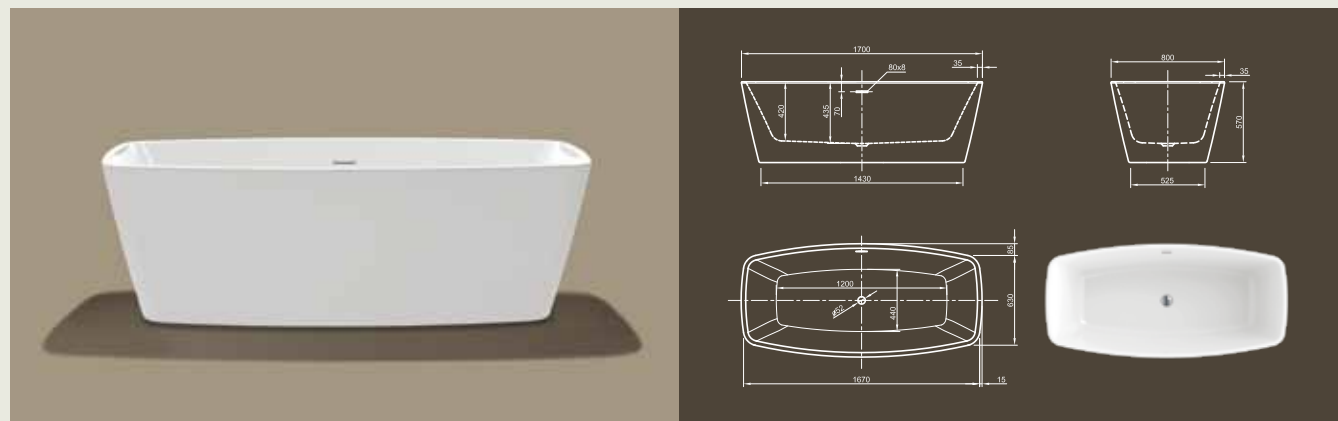

CULTURE

Straightforward! This linear cube bathtub shows modern design in its purest way. With its ornate-less shape and perfectly finished edges it radiates meditative peace. Tapered sides offer optimal bathing comfort!

Technical data	
Article-No.	0100-068
Colour	White
Dimensions	1800 x 800 x 600 mm (L x W x H)
Weight	51 kg
Volume	230 l
Bath Waste Kit	Click-Clack system, colour chrome, factory fitted

Further options see page 50

CUBE

Purism at its best! The embodiment of outstanding and clean design invites you to a luxury bath. Enjoy the minimalism and purism of this bath design!

Technical data	
Article-No.	0100-084
Colour	White
Dimensions	1700 x 800 x 600 mm (L x W x H)
Weight	48 kg
Volume	200 l
Bath Waste Kit	Slot overflow & Click-Clack waste, colour chrome, factory fitted

Further options see page 50

MOOD

Good mood in straight-line! This rectangular clean purism modern style bathtub with a flat top offers optimal comfort with its tapered sides.

Technical data	
Article-No.	0100-085
Colour	White
Dimensions	1800 x 800 x 600 mm (L x W x H)
Weight	52 kg
Volume	230 l
Bath Waste Kit	Click-Clack system, colour chrome, factory fitted

Further options see page 50